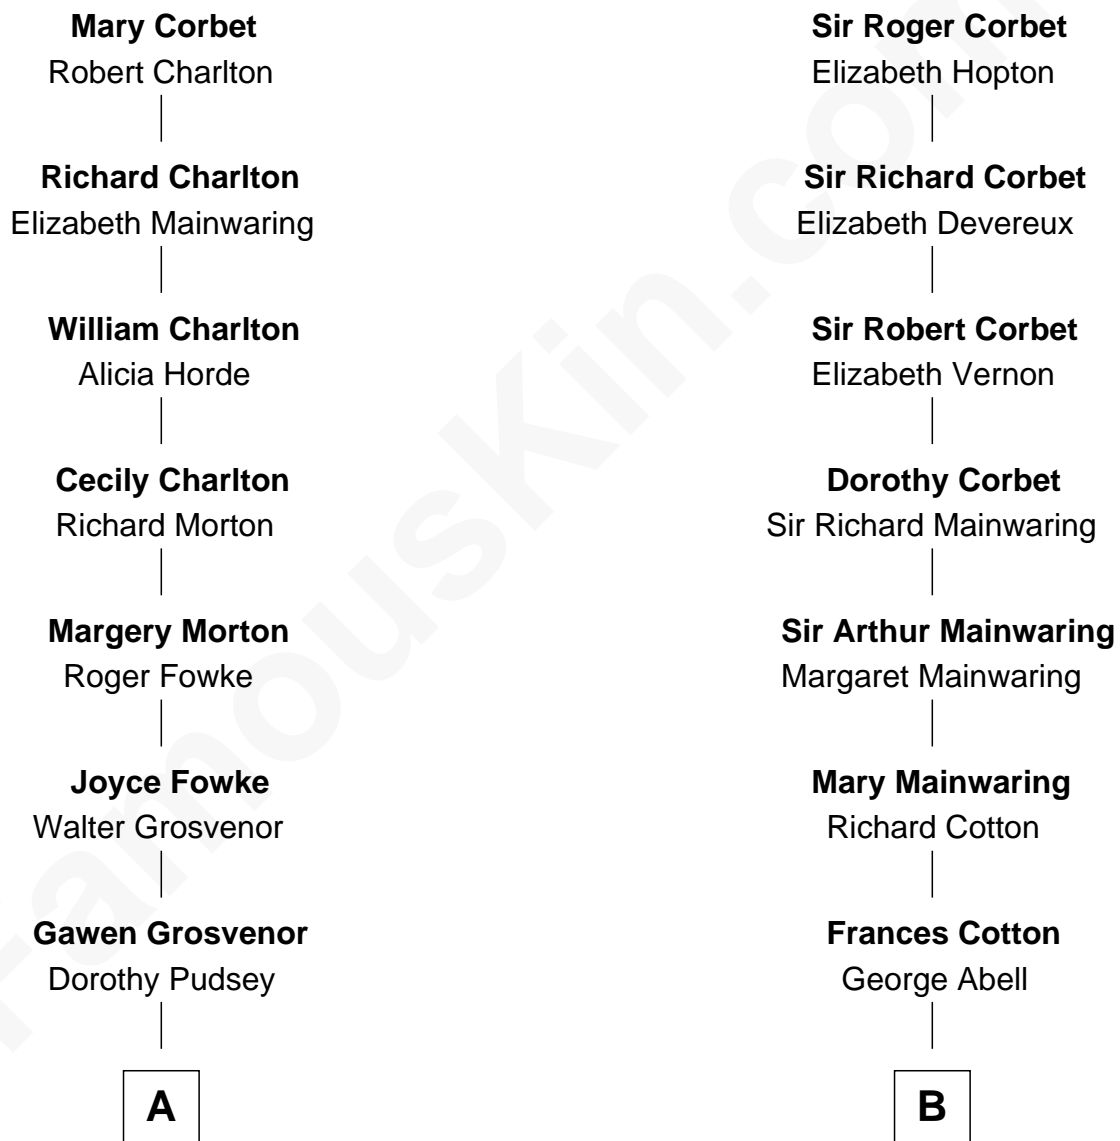

FamousKin.com

Relationship Chart of

Henry Lloyd

40th Governor of Maryland

15th cousin 2 times removed of

Shadoe Stevens

Radio Disc Jockey

Sir Robert Corbet

Margaret - - - - -

Shadoe Stevens photo by [Alan Light](#) (CC BY 2.0)