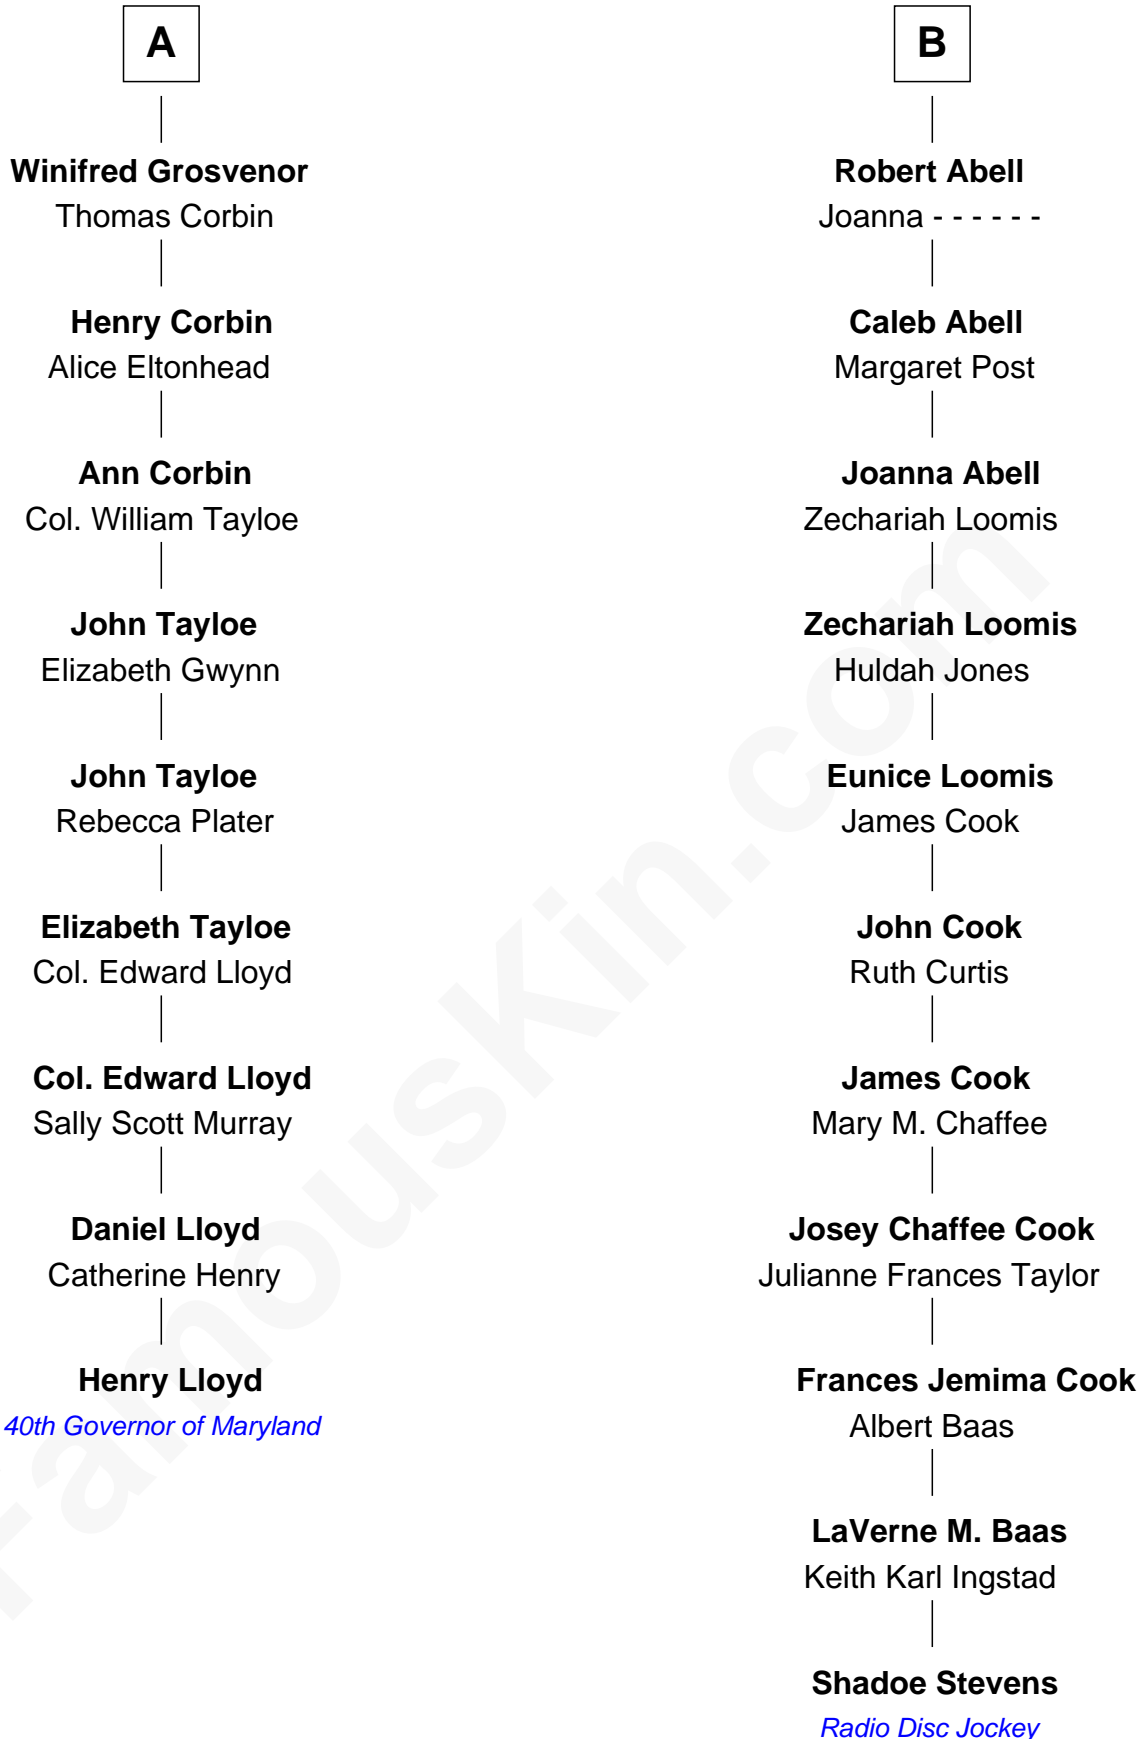

FamousKin.com

Relationship Chart of

Henry Lloyd

40th Governor of Maryland

15th cousin 2 times removed of

Shadoe Stevens

Radio Disc Jockey

Sir Robert Corbet

Margaret - - - - -

Shadoe Stevens photo by [Alan Light](#) (CC BY 2.0)