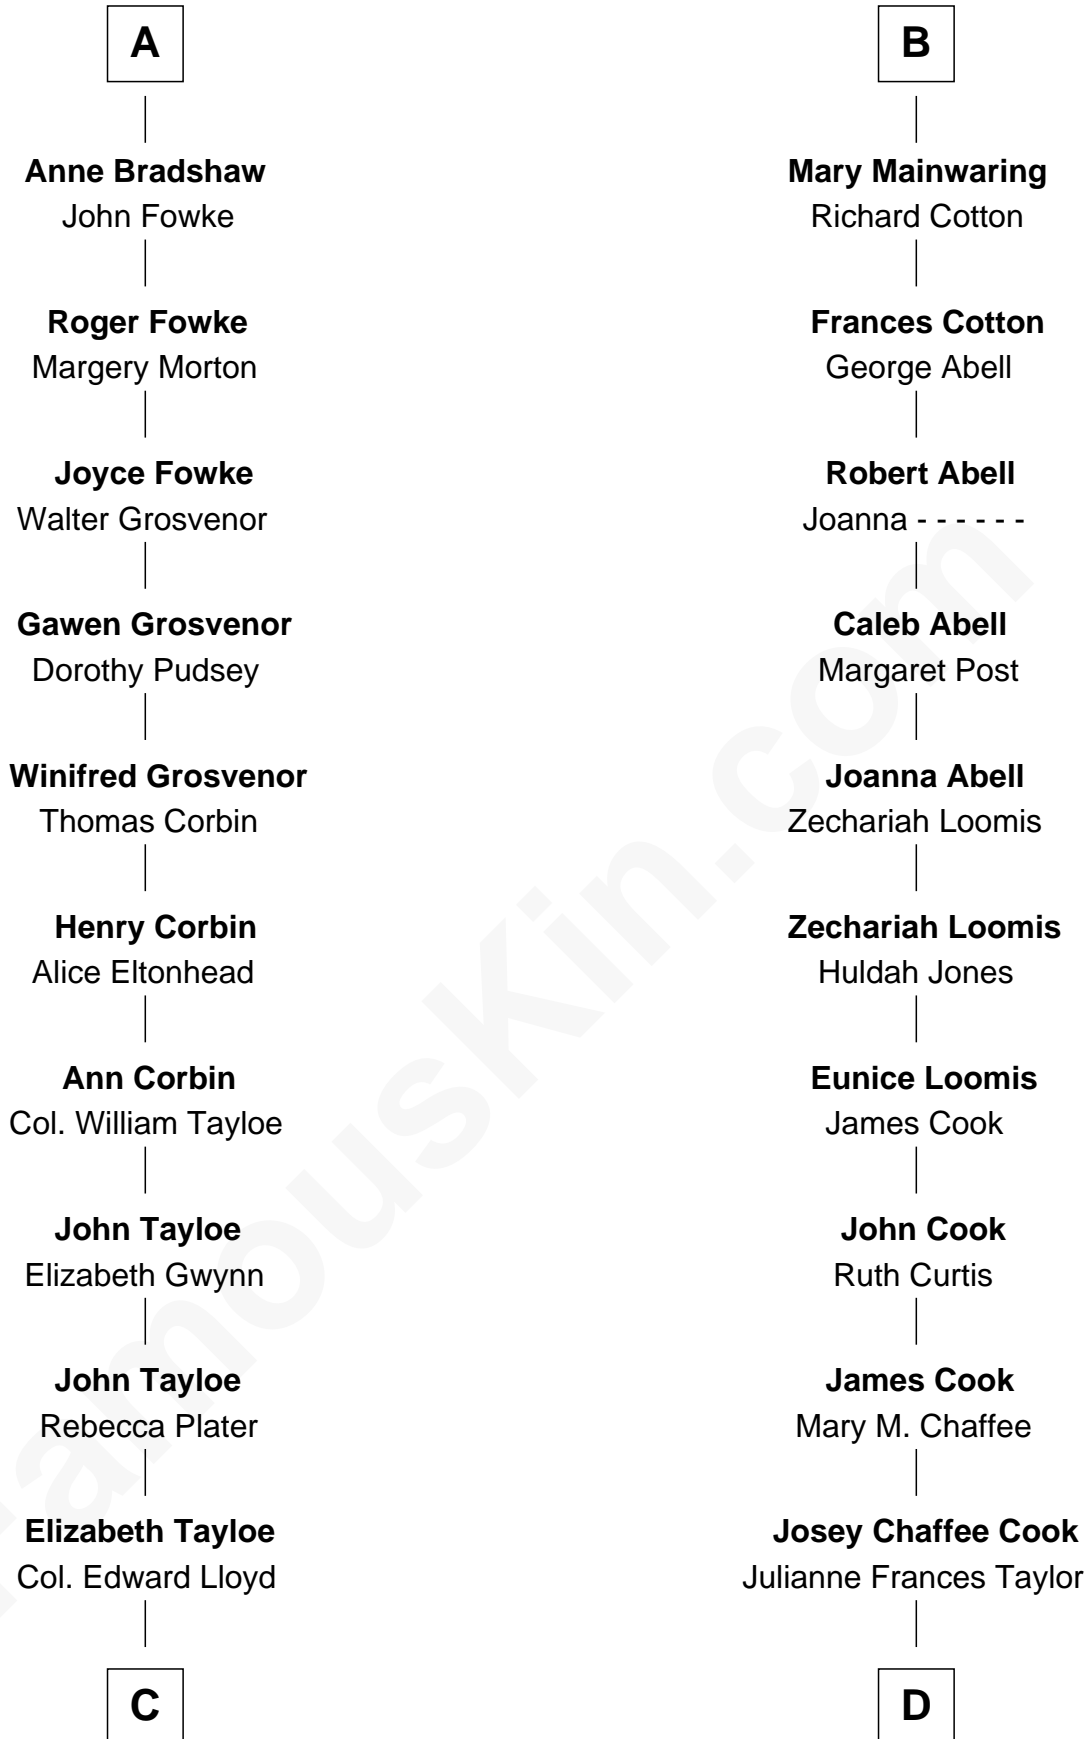

Margery de Welles

Stephen le Scrope

Maude le Scrope

Sir Baldwin Freville

Joyce Freville

Sir Roger Aston

Sir Robert Aston

Isabel Brereton

John Aston

Elizabeth Delves

Margaret Aston

John Kinnersley

Isabel Kinnersley

John Bradshaw

A

Anne de Welles

Sir Robert Corbet

Dorothy Corbet

Sir Richard Mainwaring

Sir Arthur Mainwaring

Margaret Mainwaring

B

C

Col. Edward Lloyd

Sally Scott Murray

Daniel Lloyd

Catherine Henry

Henry Lloyd

40th Governor of Maryland

D

Frances Jemima Cook

Albert Baas