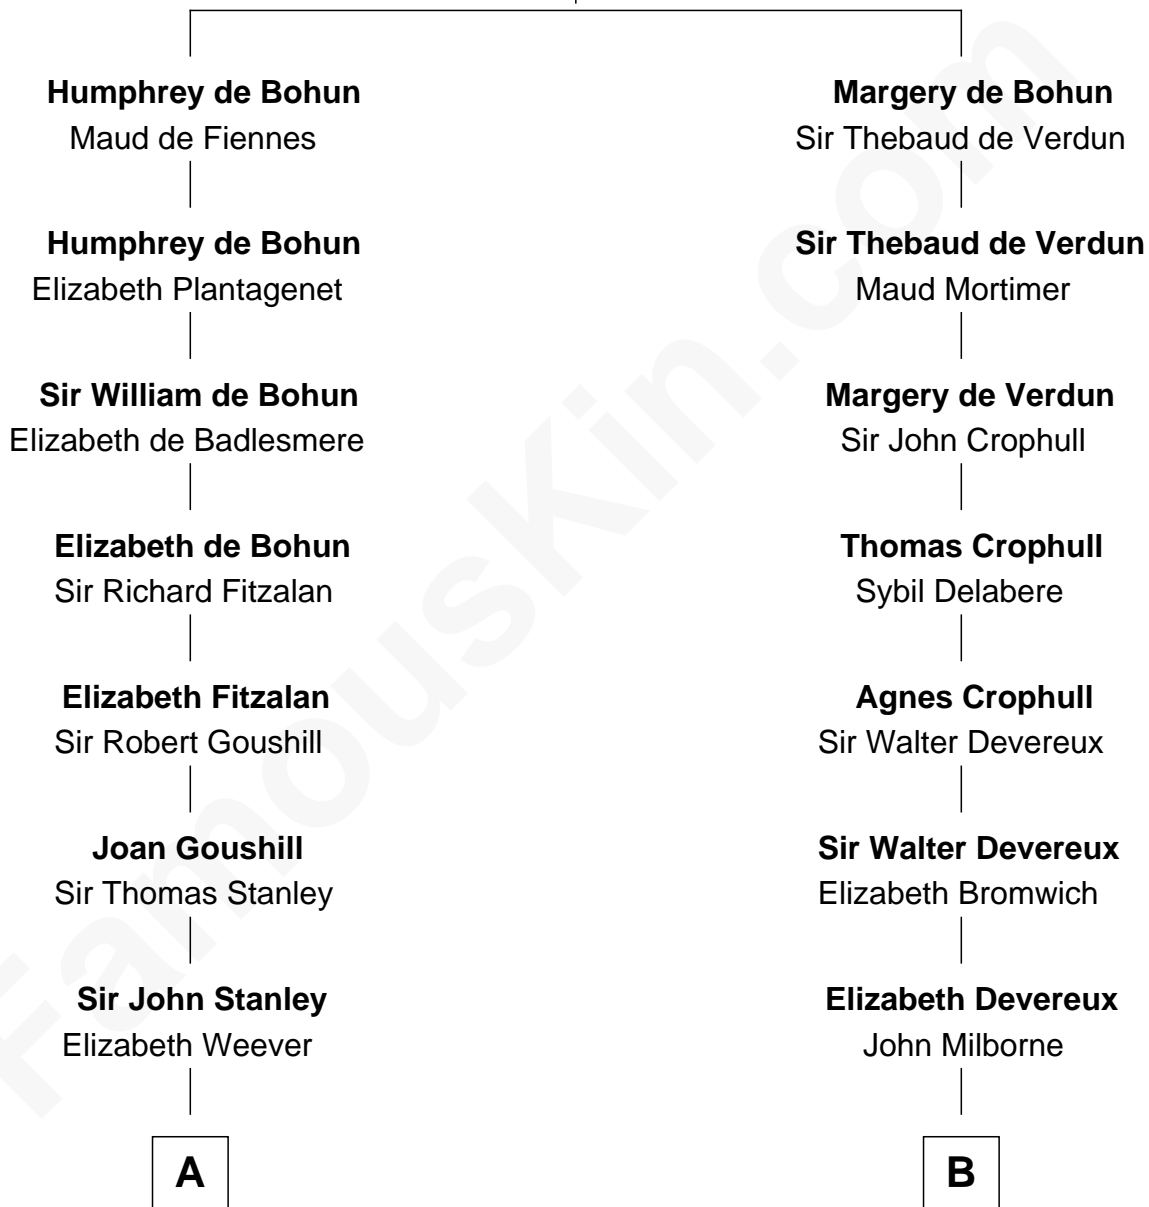

FamousKin.com
Relationship Chart of
Henry Lloyd

40th Governor of Maryland

17th cousin 2 times removed of

Button Gwinnett

Signer of the Declaration of Independence

Sir Humphrey de Bohun
 Eleanor de Braiose

C

Col. Edward Lloyd

Sally Scott Murray

Daniel Lloyd

Catherine Henry

Henry Lloyd

40th Governor of Maryland

FamousKin.com