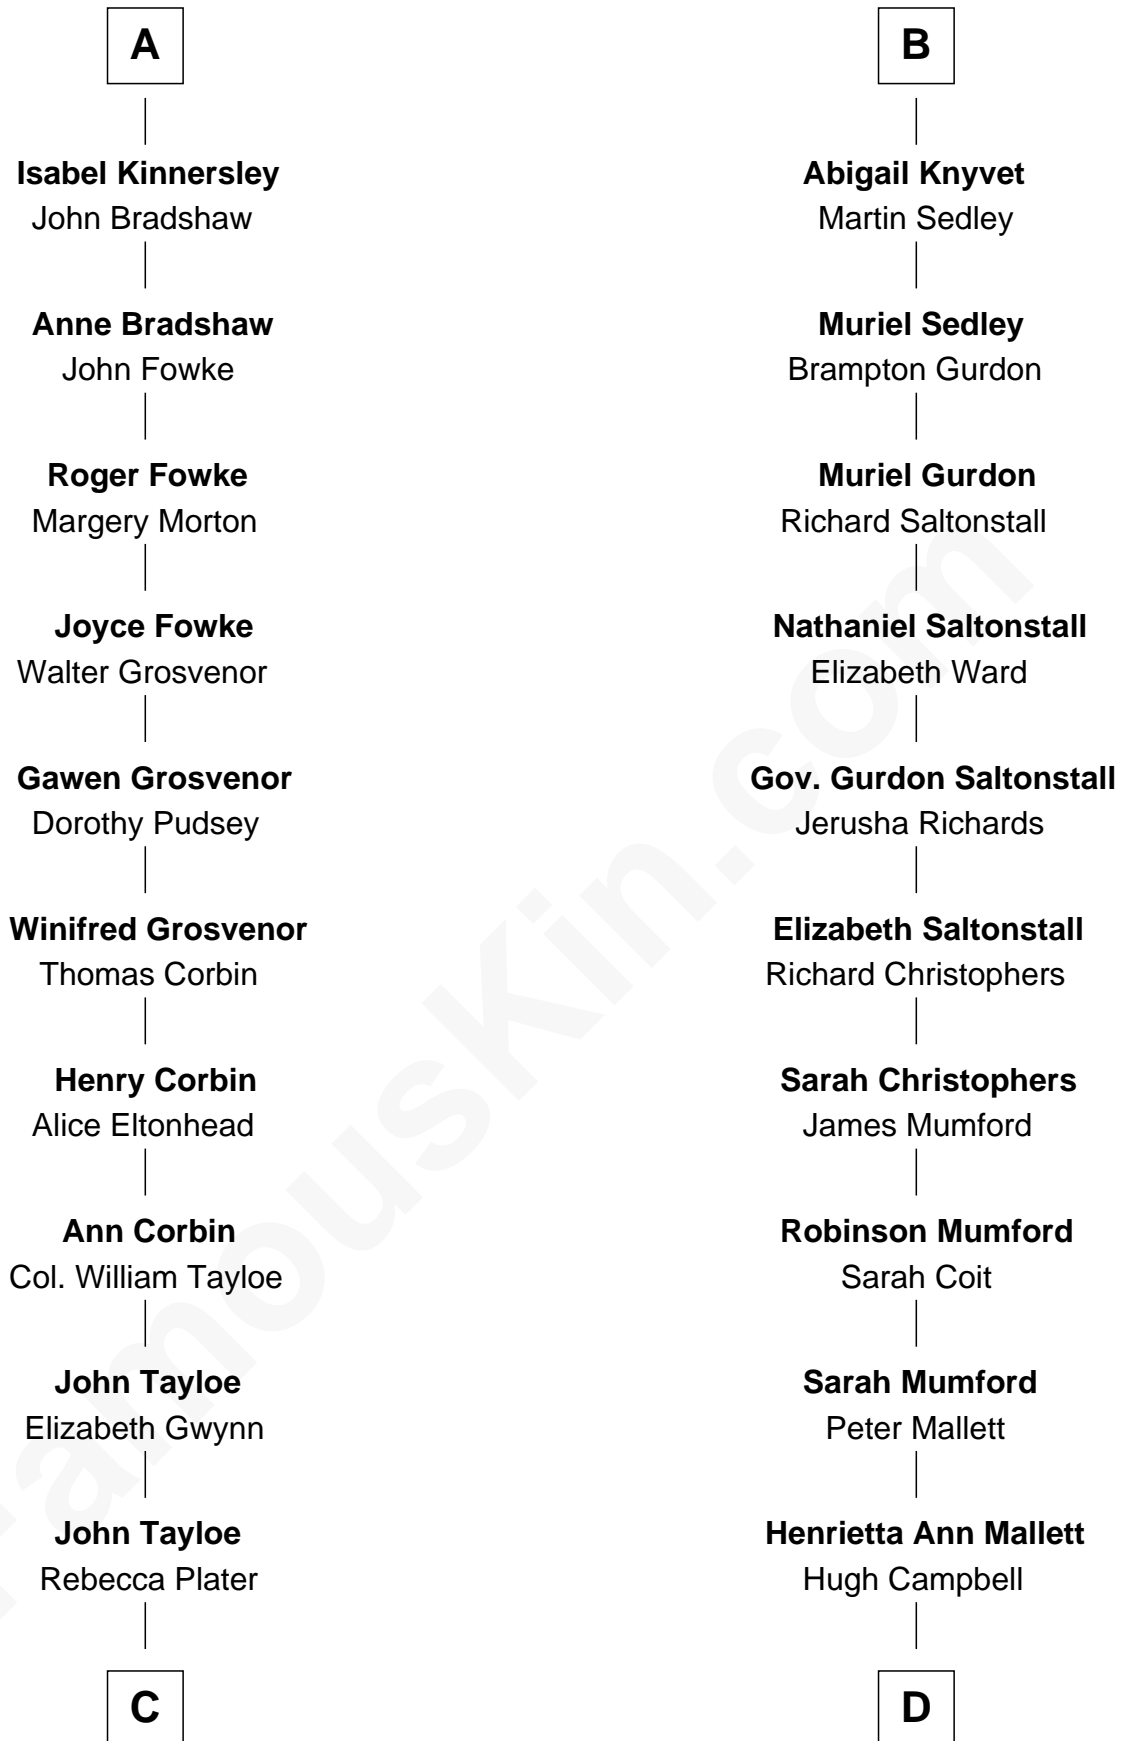

# FamousKin.com Relationship Chart of

**Henry Lloyd**

40th Governor of Maryland

20th cousin of

**Angela Y. Davis**

Civil Rights Activist and former Black Panther

**Sir William de Ros**  
Margery de Badlesmere

**C**

**Elizabeth Tayloe**  
Col. Edward Lloyd

**Col. Edward Lloyd**  
Sally Scott Murray

**Daniel Lloyd**  
Catherine Henry

**Henry Lloyd**  
*40th Governor of Maryland*

**D**

**Henrietta C. Campbell**  
Murphy Valentine Jones

**Murphy Renchor Jones**  
Mollie Spencer

**Benjamin Frank Davis**  
Sallye Margarite Bell

**Angela Y. Davis**  
*Civil Rights Activist and former Black Panther*