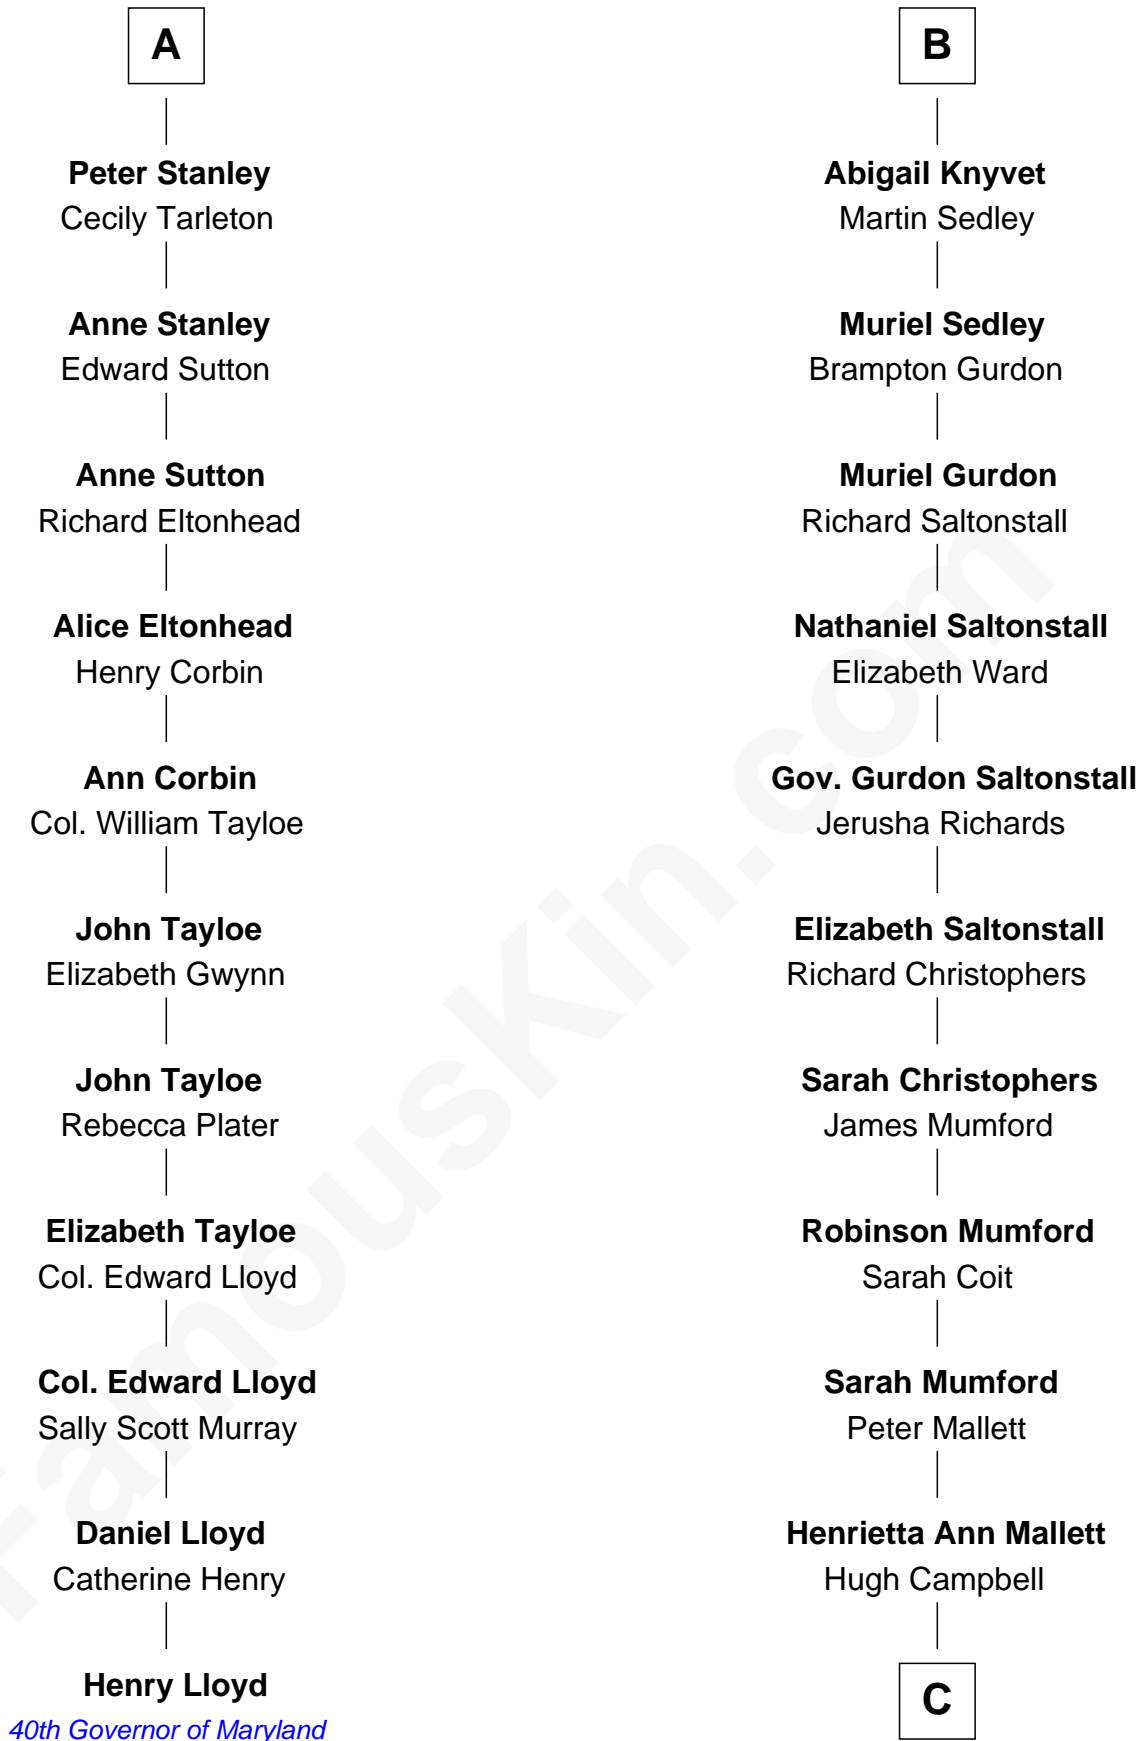

FamousKin.com

Relationship Chart of

Henry Lloyd

40th Governor of Maryland

17th cousin 3 times removed of

Angela Y. Davis

Civil Rights Activist and former Black Panther

Sir Robert de Holland

Maude la Zouche

Maude de Holland
Sir Thomas de Swinnerton

Sir Robert de Swinnerton
Elizabeth de Beke

Maud de Swinnerton
Sir John Savage

Mary Savage
William Stanley

William Stanley
Alice Hoghton

Sir William Stanley
Agnes Grosvenor

Sir William Stanley
Anne Harington

A

Thomas Holand
Joan Plantagenet

John de Holand
Elizabeth of Lancaster

Constance de Holand
Sir John Grey

Alice Grey
Sir William Knyvet

Sir Edmund Knyvet
Eleanor Tyrrel

Edmund Knyvet
Jane Bouchier

John Knyvet
Agnes Harcourt

B

C

Henrietta C. Campbell
Murphy Valentine Jones

Murphy Renchor Jones
Mollie Spencer

Benjamin Frank Davis
Sallye Margarite Bell

Angela Y. Davis

Civil Rights Activist and former Black Panther