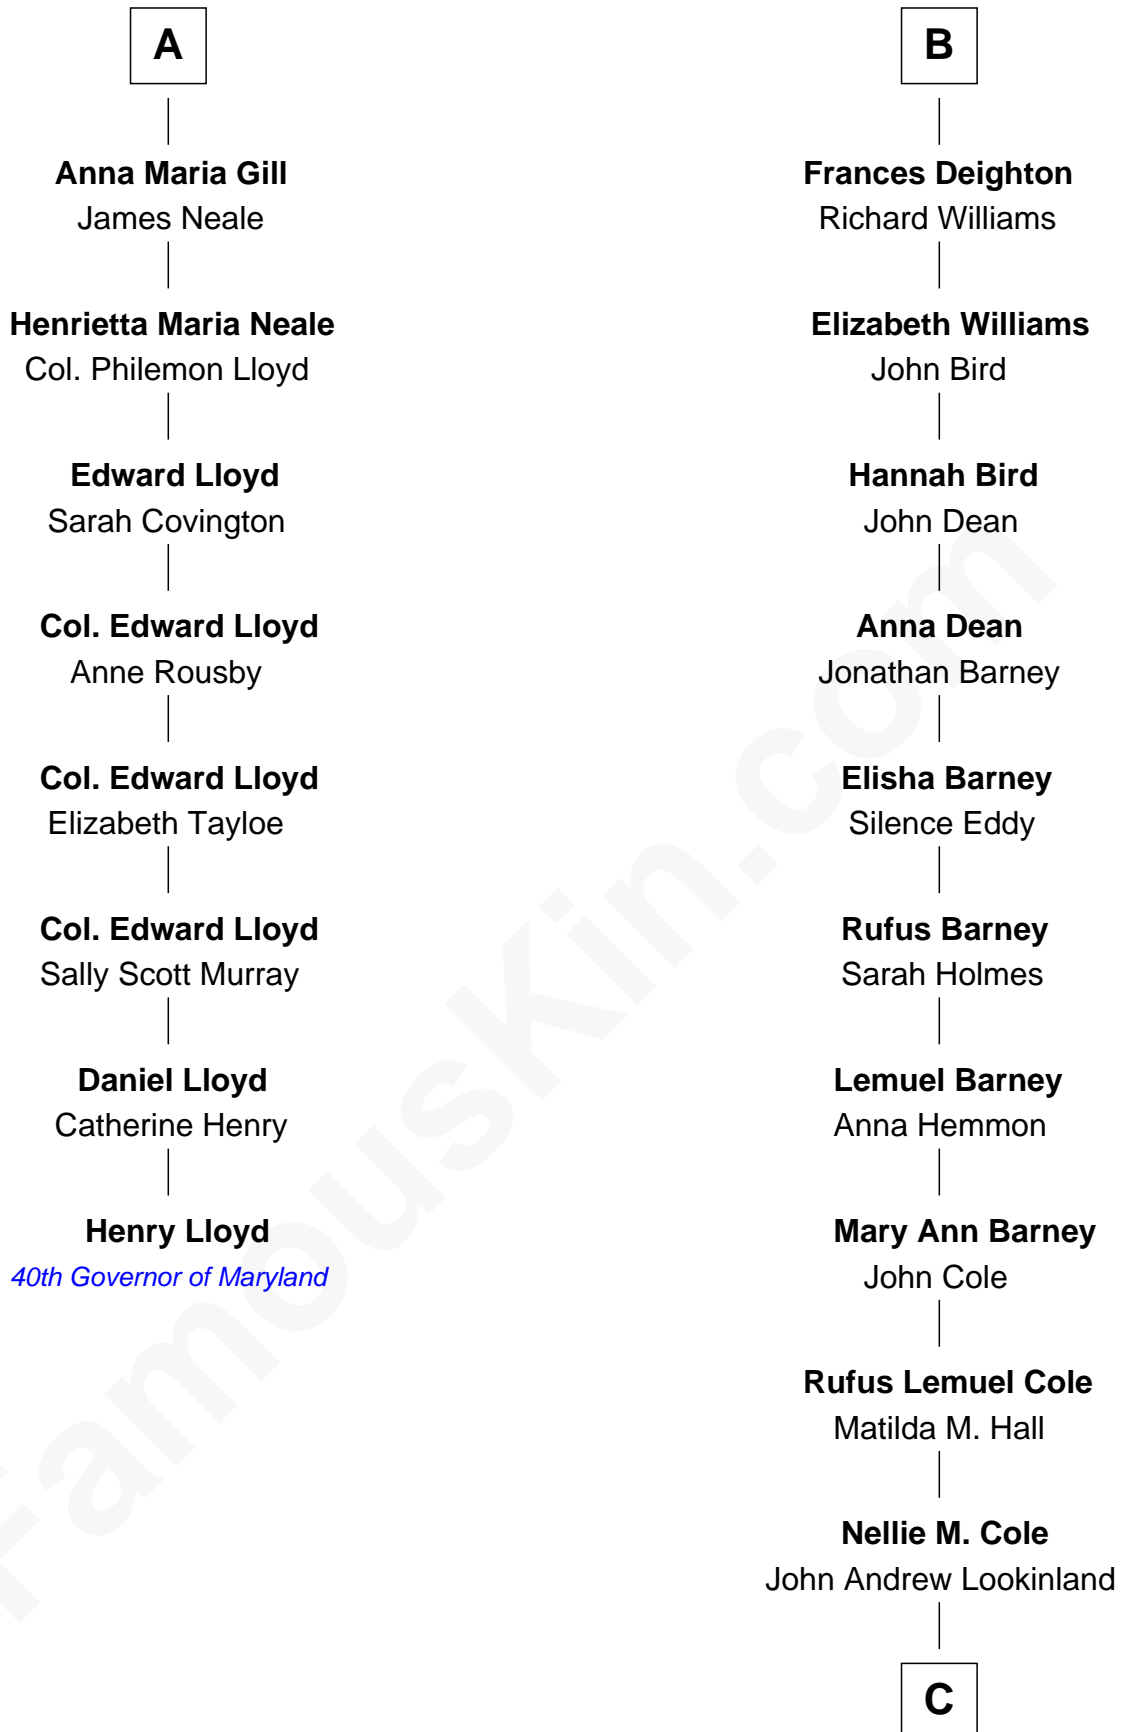

FamousKin.com

Relationship Chart of

Henry Lloyd

40th Governor of Maryland

14th cousin 5 times removed of

Michael Lookinland

TV Actor

C

—
Orrin Paul Lookinland

Madeline Tait

—
Paul Russell Lookinland

Karen Ruth McKinney

—
Michael Lookinland

TV Actor

FamousKin.com