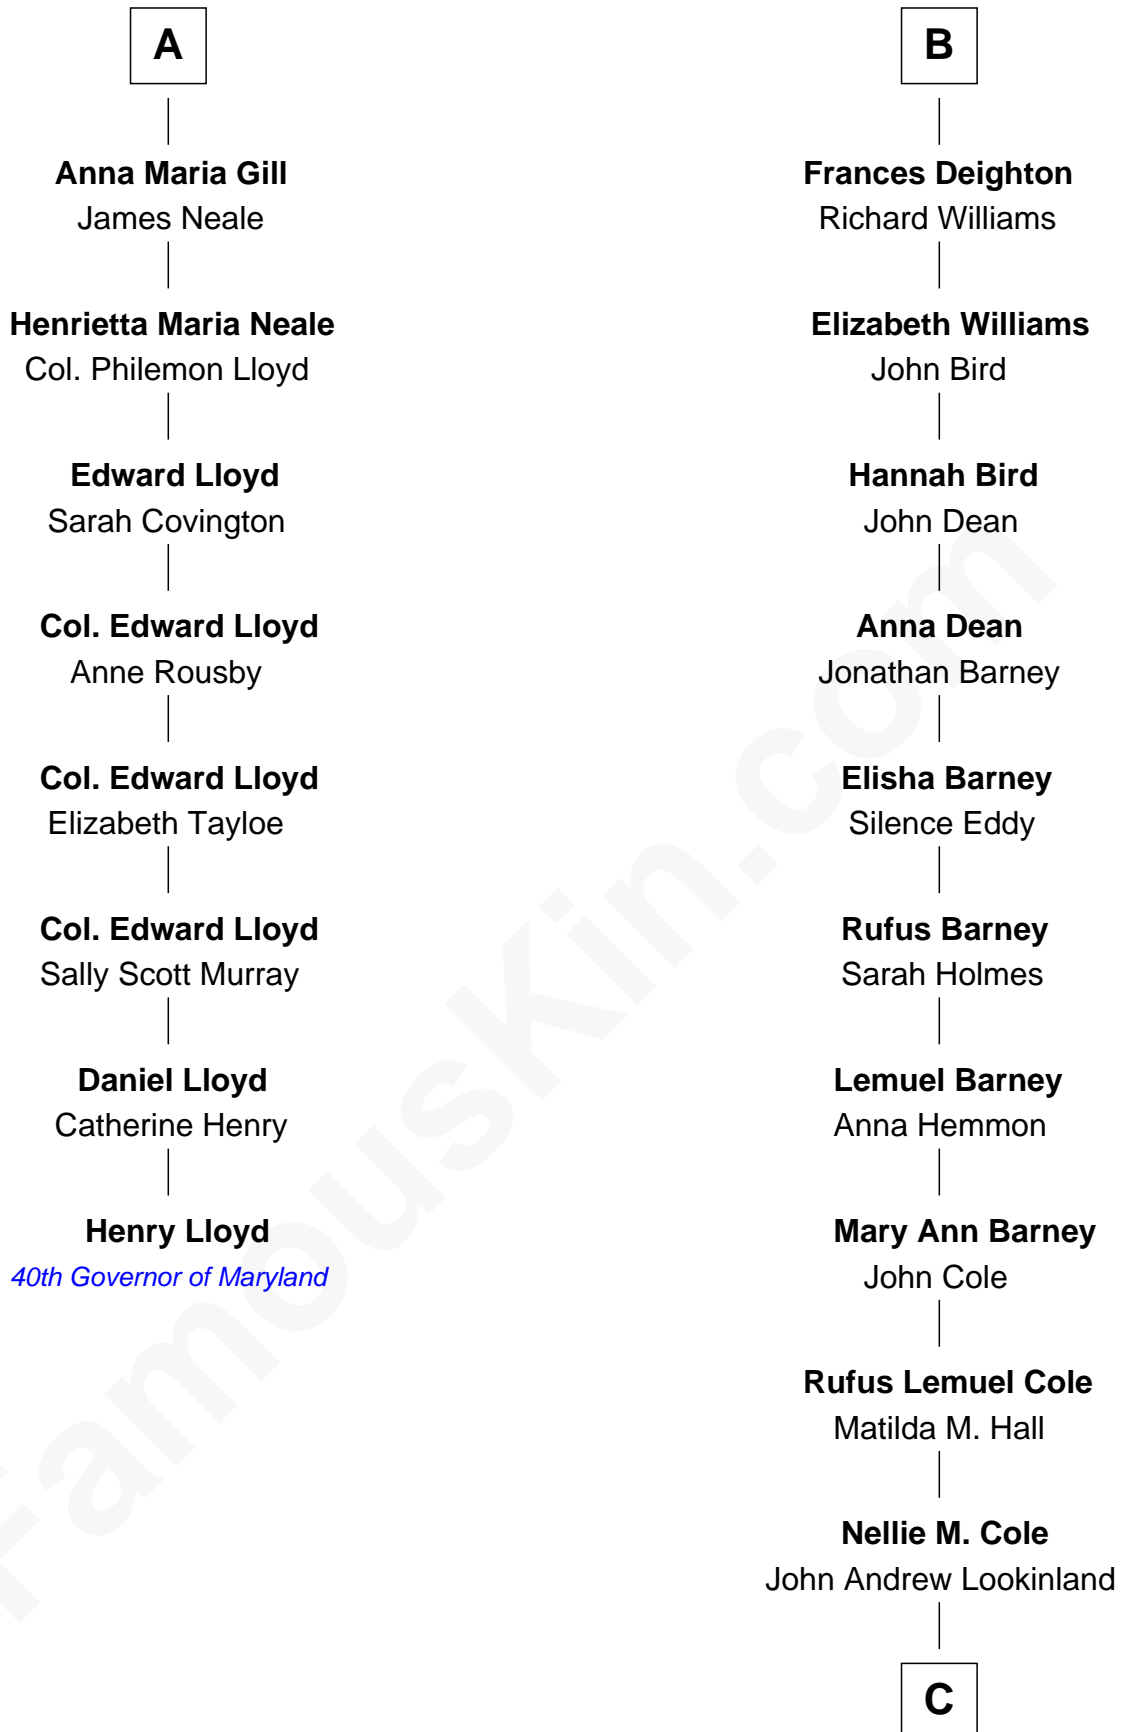

# FamousKin.com Relationship Chart of

**Henry Lloyd**

*40th Governor of Maryland*

14th cousin 5 times removed of

**Michael Lookinland**

*TV Actor*

**Elizabeth Fitzalan**

*with husband  
Sir Robert Goushill*

*with husband  
Sir Thomas Mowbray*

**Joan Goushill**  
Sir Thomas Stanley

**Isabel Mowbray**  
Sir James Berkeley

**Sir John Stanley**  
Elizabeth Weever

**Maurice Berkeley**  
Isabel Mead

**Margery Stanley**  
Sir William Torbock

**Anne Berkeley**  
Sir William Dennis

**Thomas Torbock**  
Elizabeth Moore

**Isabel Dennis**  
Sir John Berkeley

**William Torbock**  
Catherine Gerard

**Elizabeth Berkeley**  
Henry Lygon

**Margaret Torbock**  
Oliver Mainwaring

**Elizabeth Lygon**  
Edward Bassett

**Mary Mainwaring**  
Benjamin Gill

**Jane Bassett**  
John Deighton

**A**

**B**

**C**

**Orrin Paul Lookinland**

Madeline Tait