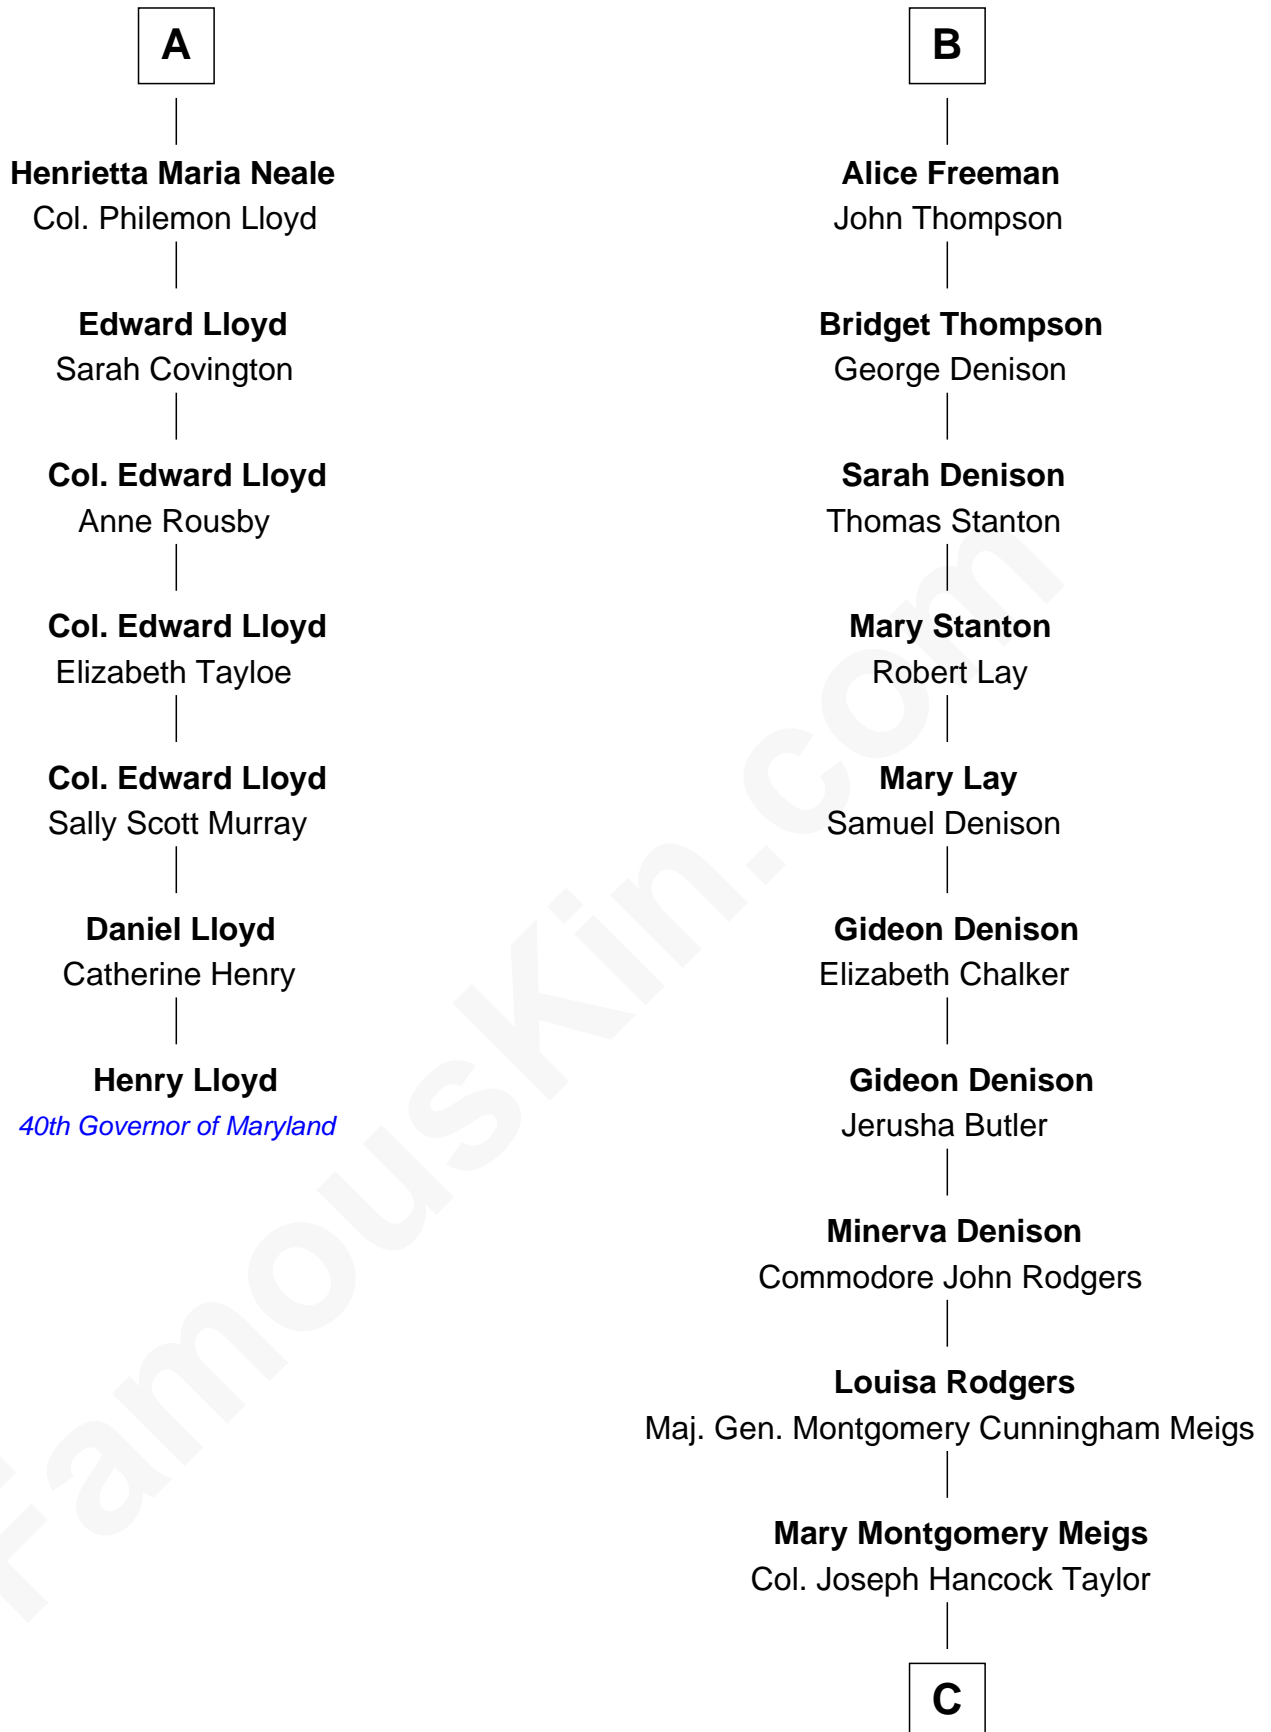

FamousKin.com

Relationship Chart of

Henry Lloyd

40th Governor of Maryland

13th cousin 7 times removed of

Parker Stevenson

TV and Movie Actor

Sir John Throckmorton

Eleanor Spinney

Sir Thomas Throckmorton

Margaret Olney

Sir Robert Throckmorton

Catherine Marrow

Richard Throckmorton

Jane Beaufoe

Goditha Throckmorton

Agnes Throckmorton

Thomas Winslow

Agnes Winslow

John Giffard

Thomas Giffard

Joan Langston

Amy Giffard

Richard Samwell

Susanna Samwell

Peter Edwards

Edward Edwards

Ursula Coles

Margaret Edwards

Henry Freeman

B

C