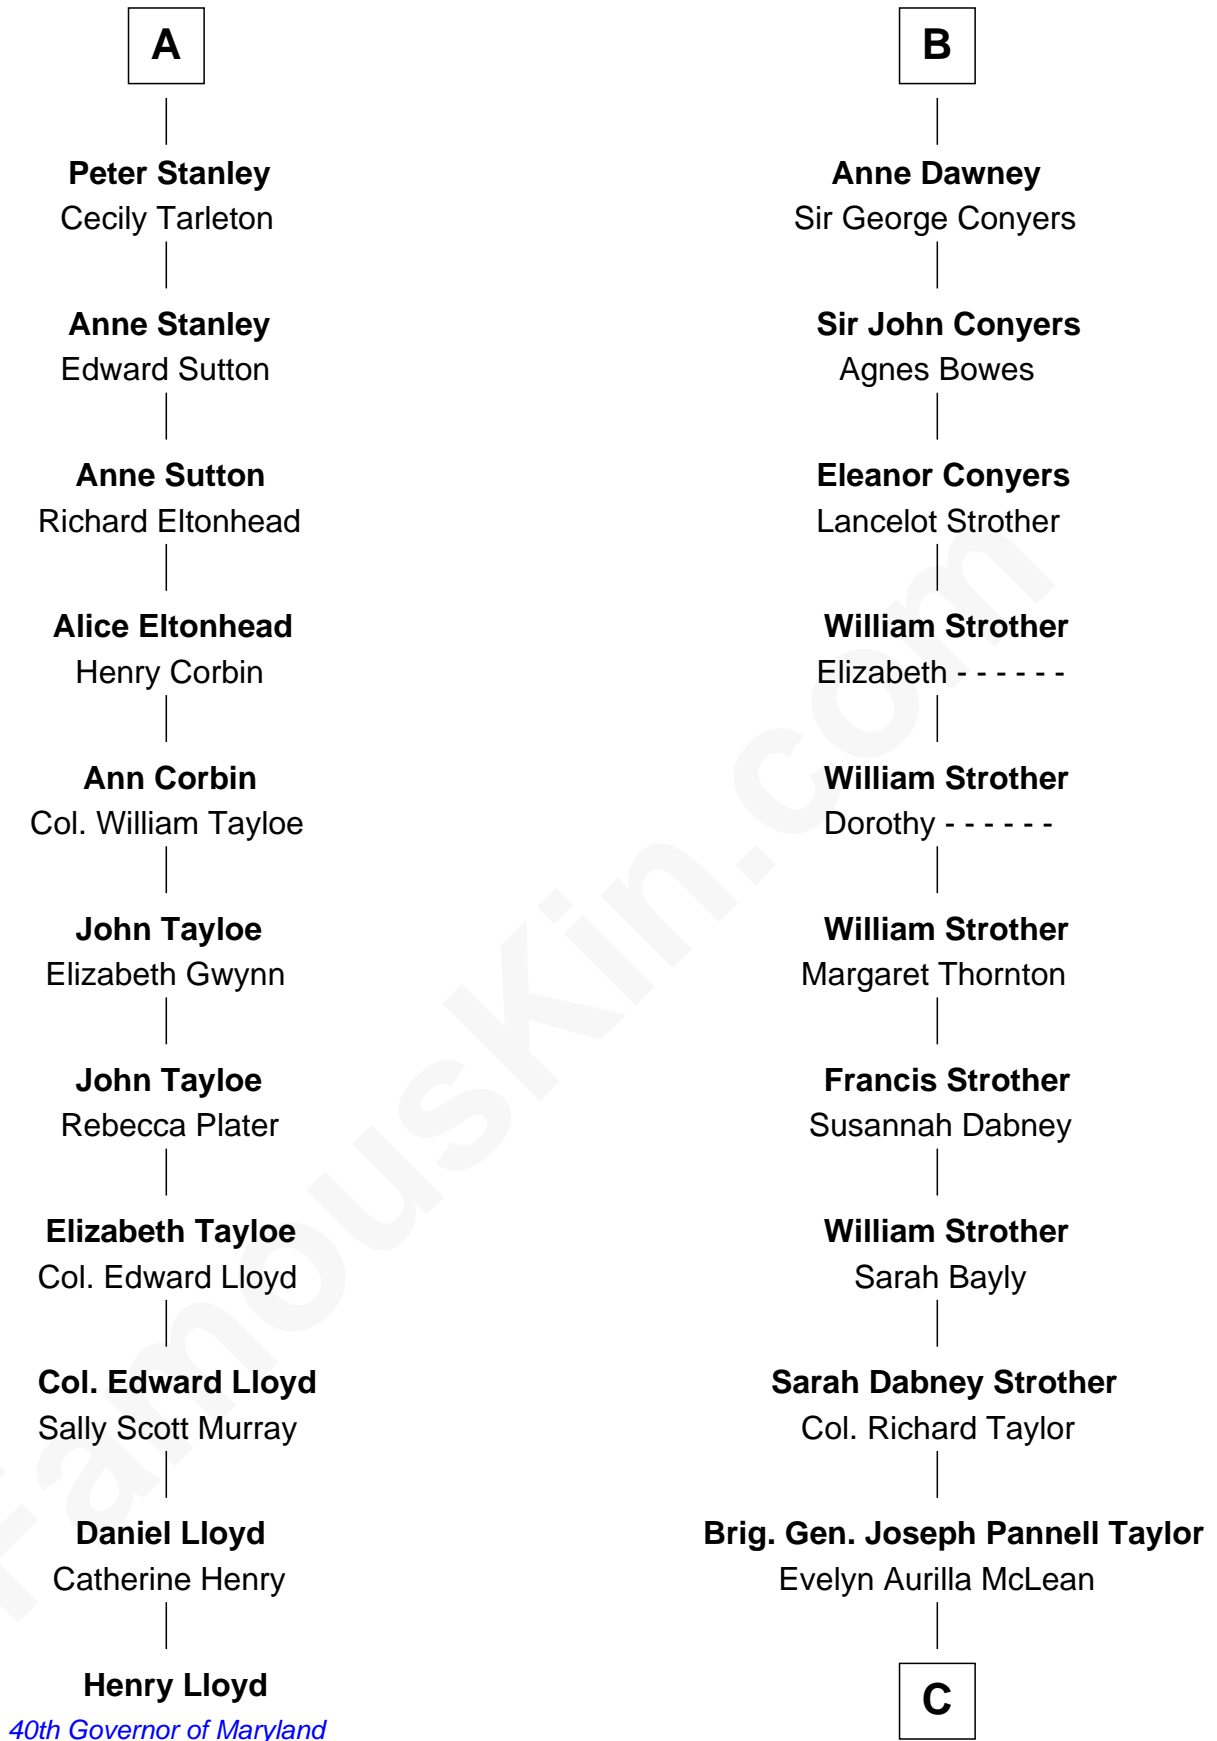

FamousKin.com

Relationship Chart of

Henry Lloyd

40th Governor of Maryland

17th cousin 4 times removed of

Parker Stevenson

TV and Movie Actor

C

Col. Joseph Hancock Taylor

Mary Montgomery Meigs

Evelyn Taylor

Eli Kirk Price

Philip Price

Sarah Meade Harrison

Sarah Meade Price

Richard Stevenson Parker