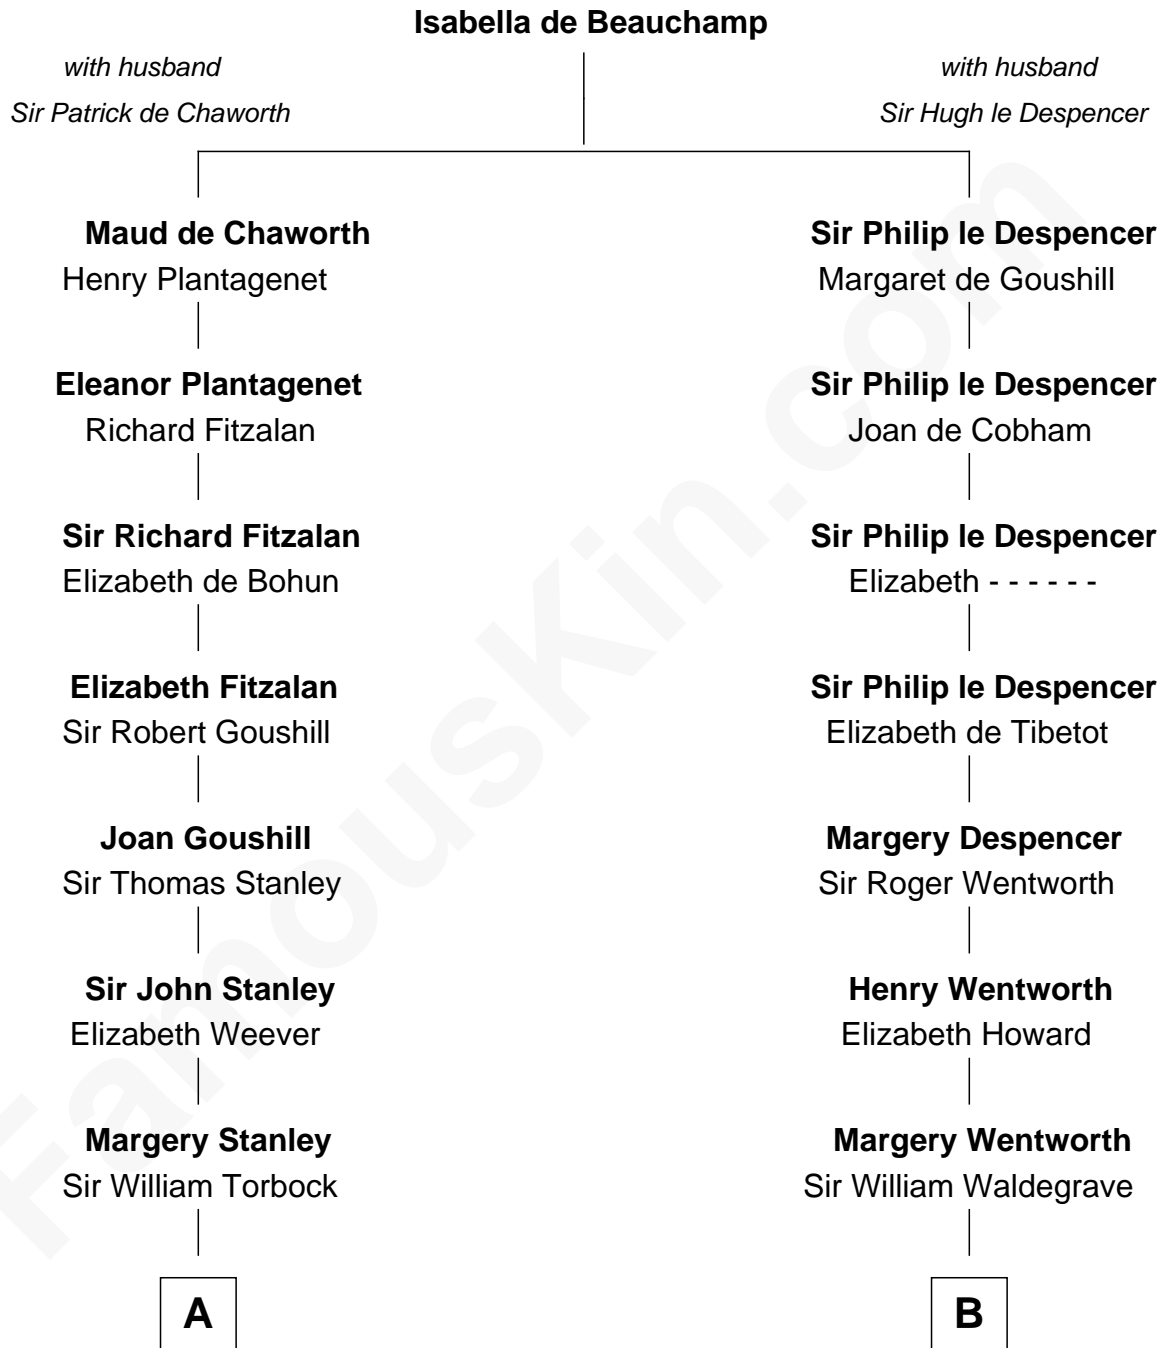

FamousKin.com

Relationship Chart of

Henry Lloyd

40th Governor of Maryland

18th cousin 3 times removed of

Bob Moore

Co-Founder, Bob's Red Mill

C

Daniel Lloyd
Catherine Henry

Henry Lloyd
40th Governor of Maryland

D

Morris Fox
Sarah A. Smith

Violette Fox
Daniel Francis Learnard

Clinton Morris Learnard
Gertrude Maud Yost

Doris Dell Learnard
Kenneth Earl Moore

Bob Moore
Co-Founder, Bob's Red Mill