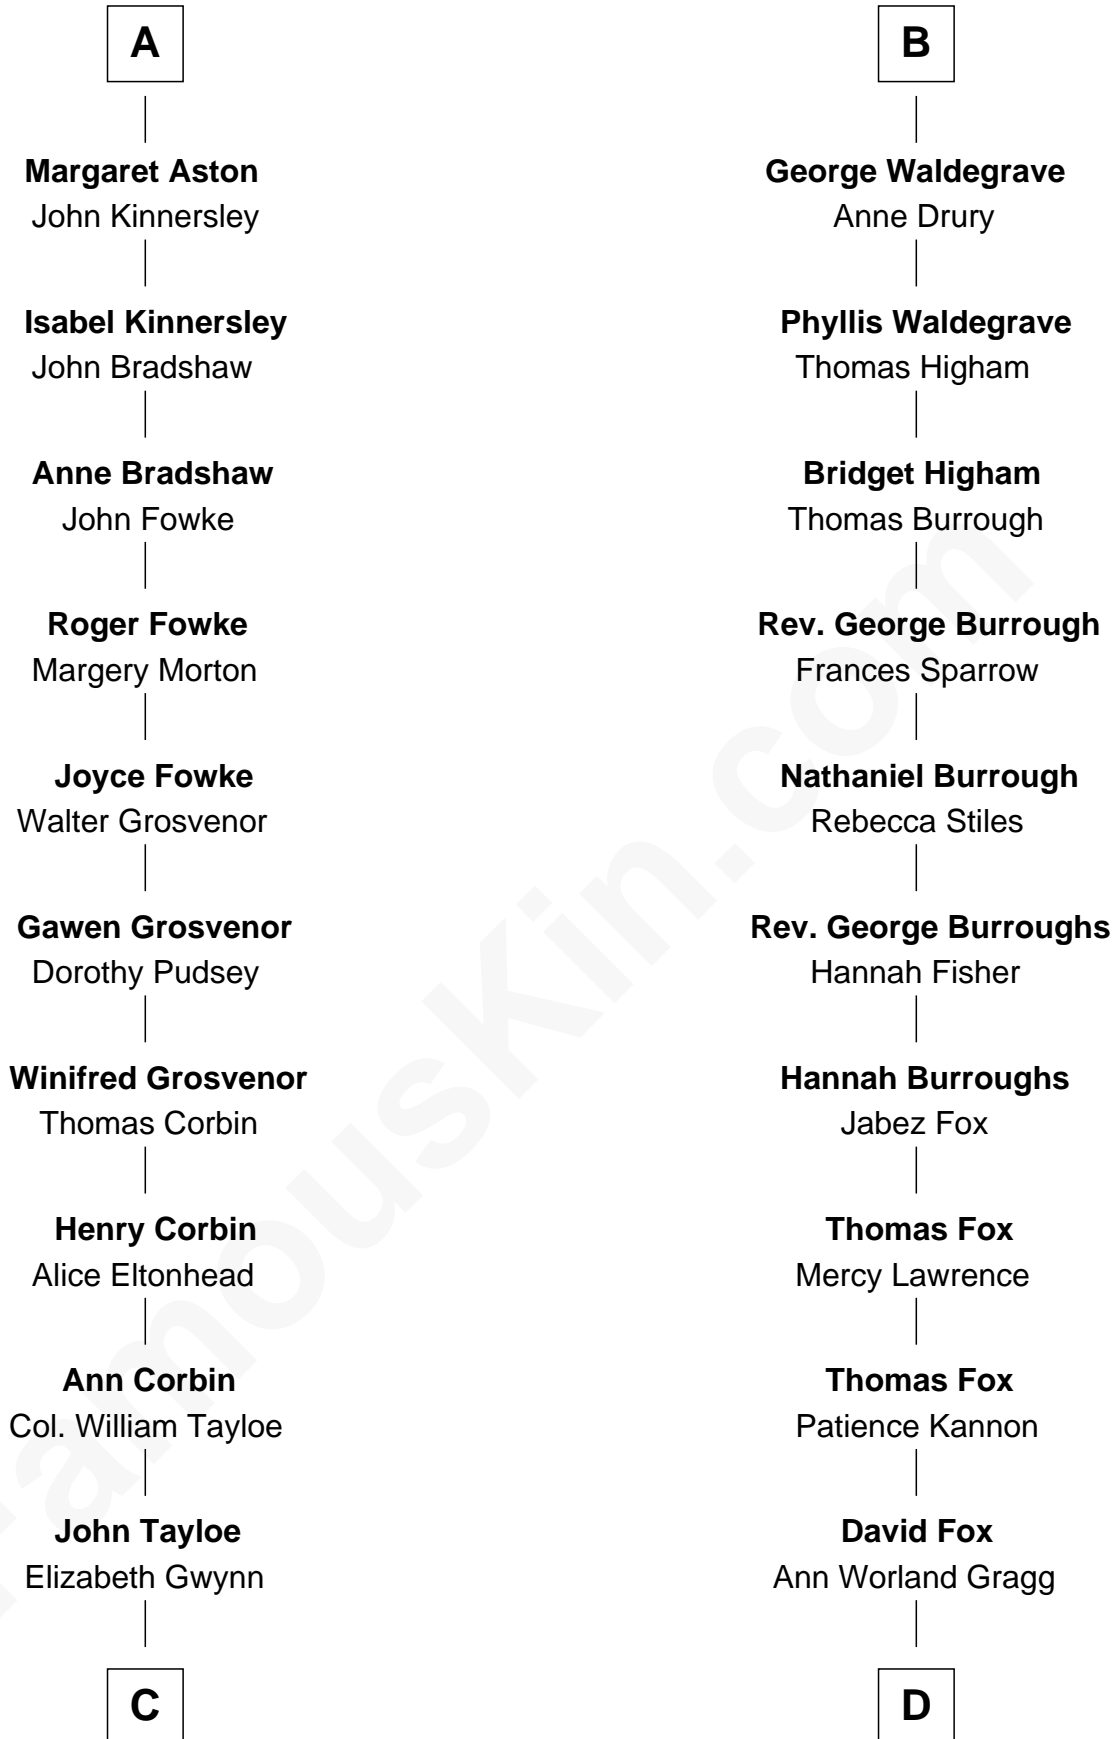

FamousKin.com Relationship Chart of

Henry Lloyd

40th Governor of Maryland

21st cousin of

Bob Moore

Co-Founder, Bob's Red Mill

William de Ros
Maude de Vaux

Sir William de Ros
Margery de Badlesmere

Maud de Roos
John de Welles

Margery de Welles
Stephen le Scrope

Maude le Scrope
Sir Baldwin Freville

Joyce Freville
Sir Roger Aston

Sir Robert Aston
Isabel Brereton

John Aston
Elizabeth Delves

A

Agnes de Ros
Pain de Tibetot

Sir John de Tibetot
Margaret de Badlesmere

Sir Robert de Tibetot
Margaret Deincourt

Elizabeth de Tibetot
Sir Philip le Despencer

Margery Despencer
Sir Roger Wentworth

Henry Wentworth
Elizabeth Howard

Margery Wentworth
Sir William Waldegrave

B

C

John Tayloe
Rebecca Plater

Elizabeth Tayloe
Col. Edward Lloyd

Col. Edward Lloyd
Sally Scott Murray

Daniel Lloyd
Catherine Henry

Henry Lloyd
40th Governor of Maryland

D