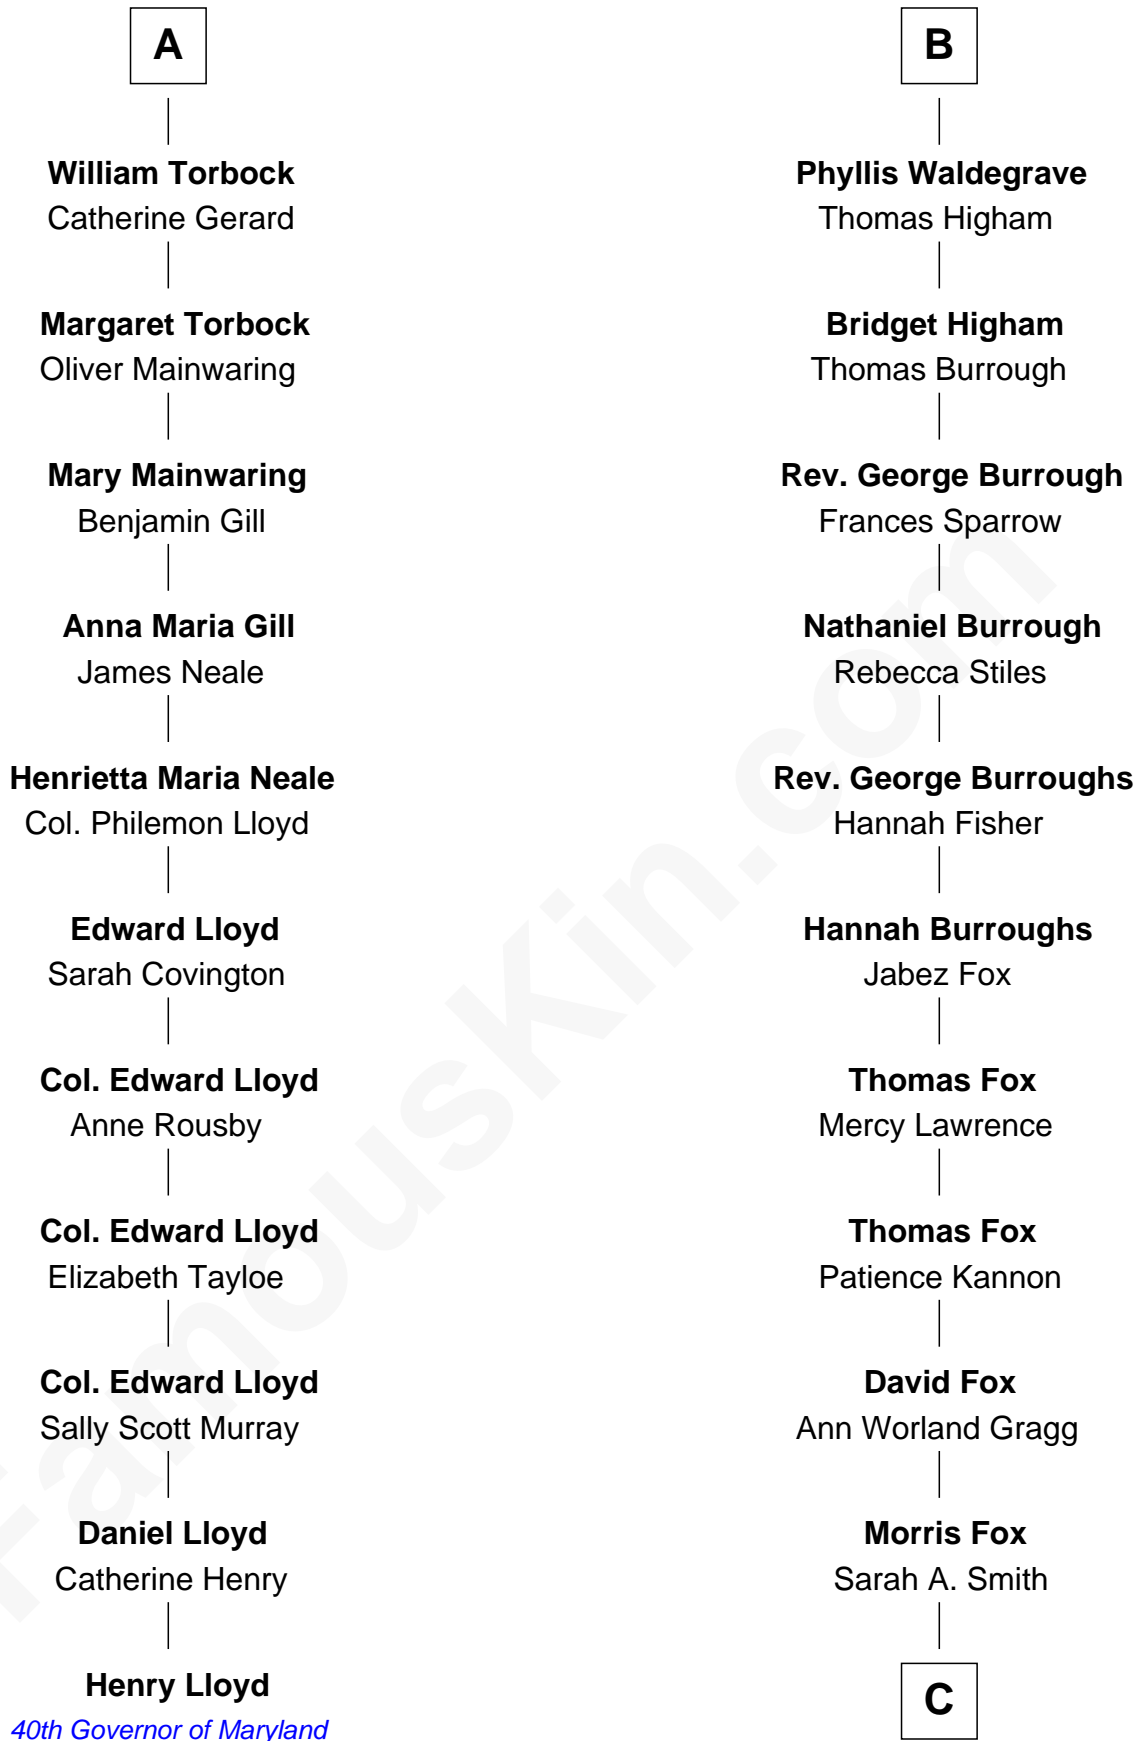

FamousKin.com

Relationship Chart of

Henry Lloyd

40th Governor of Maryland

17th cousin 3 times removed of

Bob Moore

Co-Founder, Bob's Red Mill

Bartholomew de Badlesmere

Margaret de Badlesmere

Sir John de Tivetot

Sir Robert de Tivetot

Margaret Deincourt

Elizabeth de Tivetot

Sir Philip le Despencer

Margery Despencer

Sir Roger Wentworth

Henry Wentworth

Elizabeth Howard

Margery Wentworth

Sir William Waldegrave

George Waldegrave

Anne Drury

B

C

—
Violette Fox

Daniel Francis Learnard

—
Clinton Morris Learnard

Gertrude Maud Yost

—
Doris Dell Learnard

Kenneth Earl Moore

—
Bob Moore

Co-Founder, Bob's Red Mill