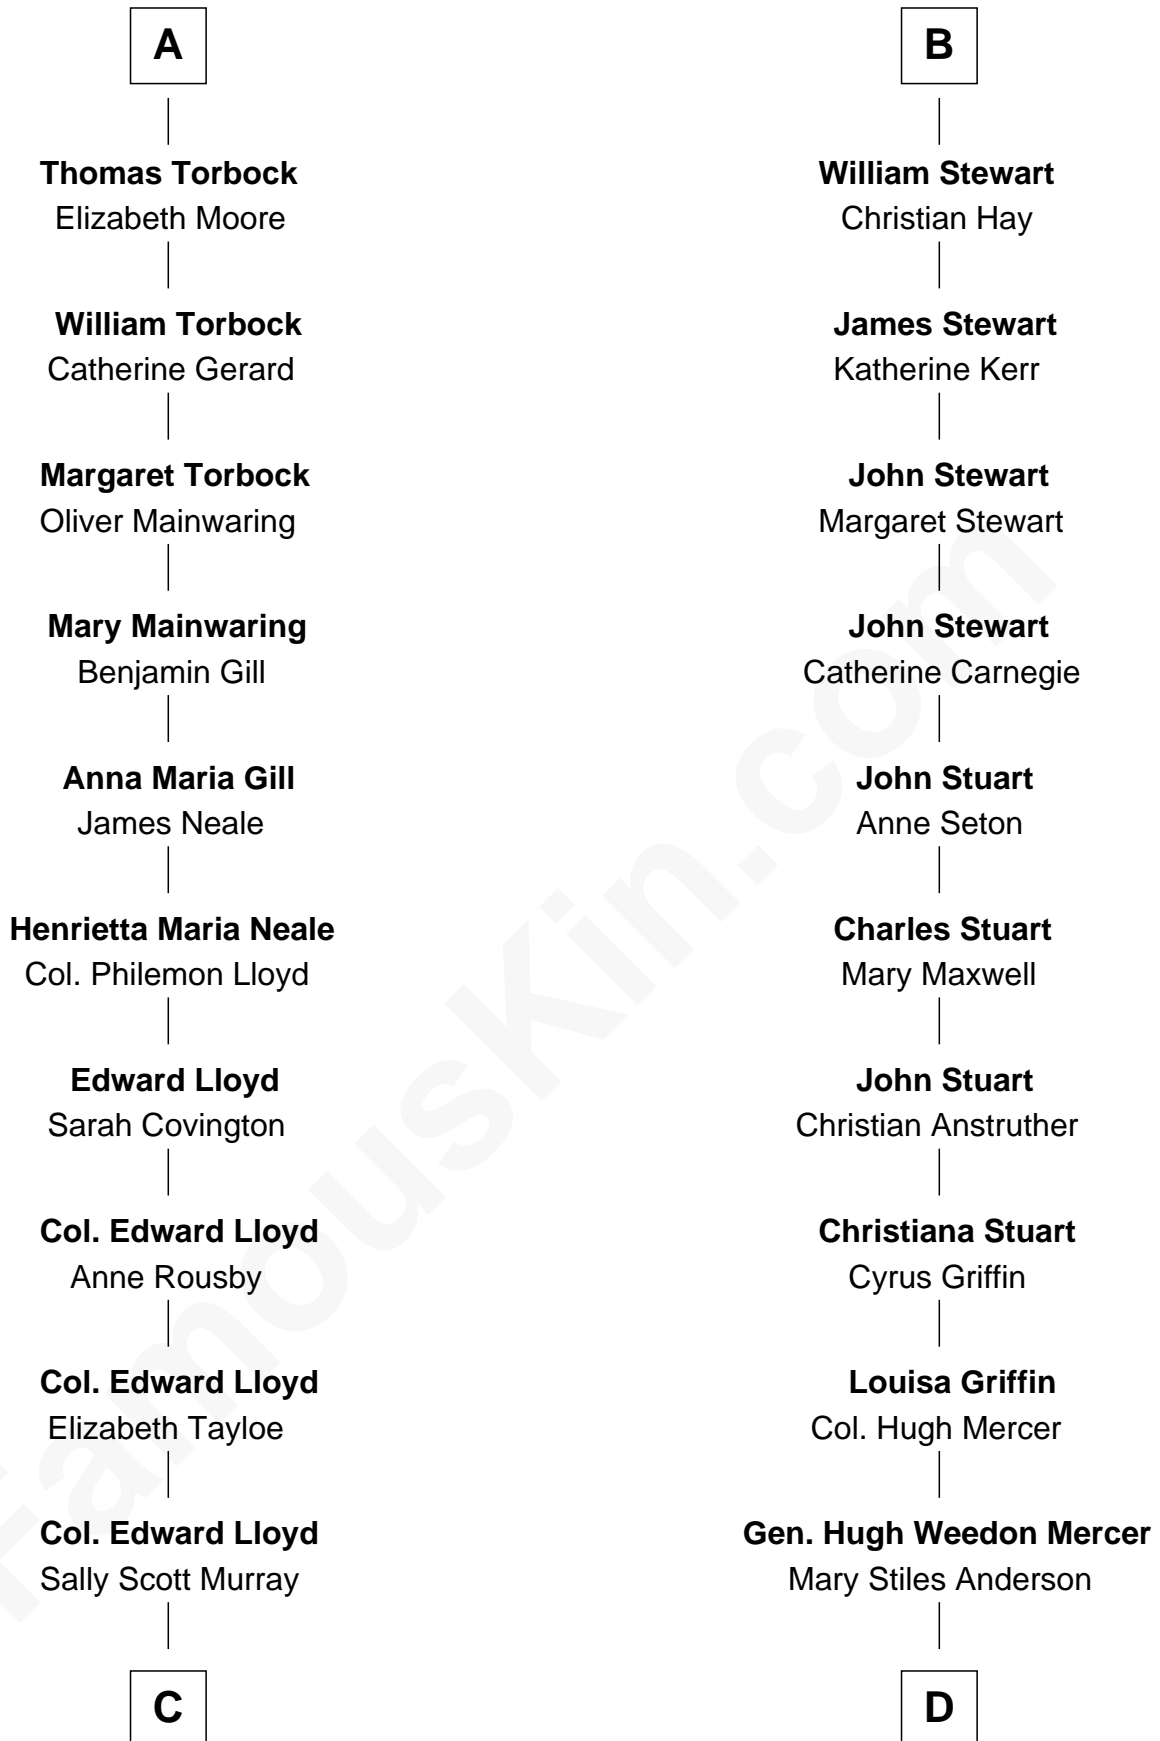

FamousKin.com

Relationship Chart of

Henry Lloyd

40th Governor of Maryland

18th cousin 1 time removed of

Johnny Mercer

Songwriter and Co-Founder of Capitol Records

C

Daniel Lloyd
Catherine Henry

Henry Lloyd
40th Governor of Maryland

D

George Anderson Mercer
Nanny Maury Herndon

George Anderson Mercer
Lillian Elizabeth Ciucevich

Johnny Mercer
Co-Founder of Capitol Records