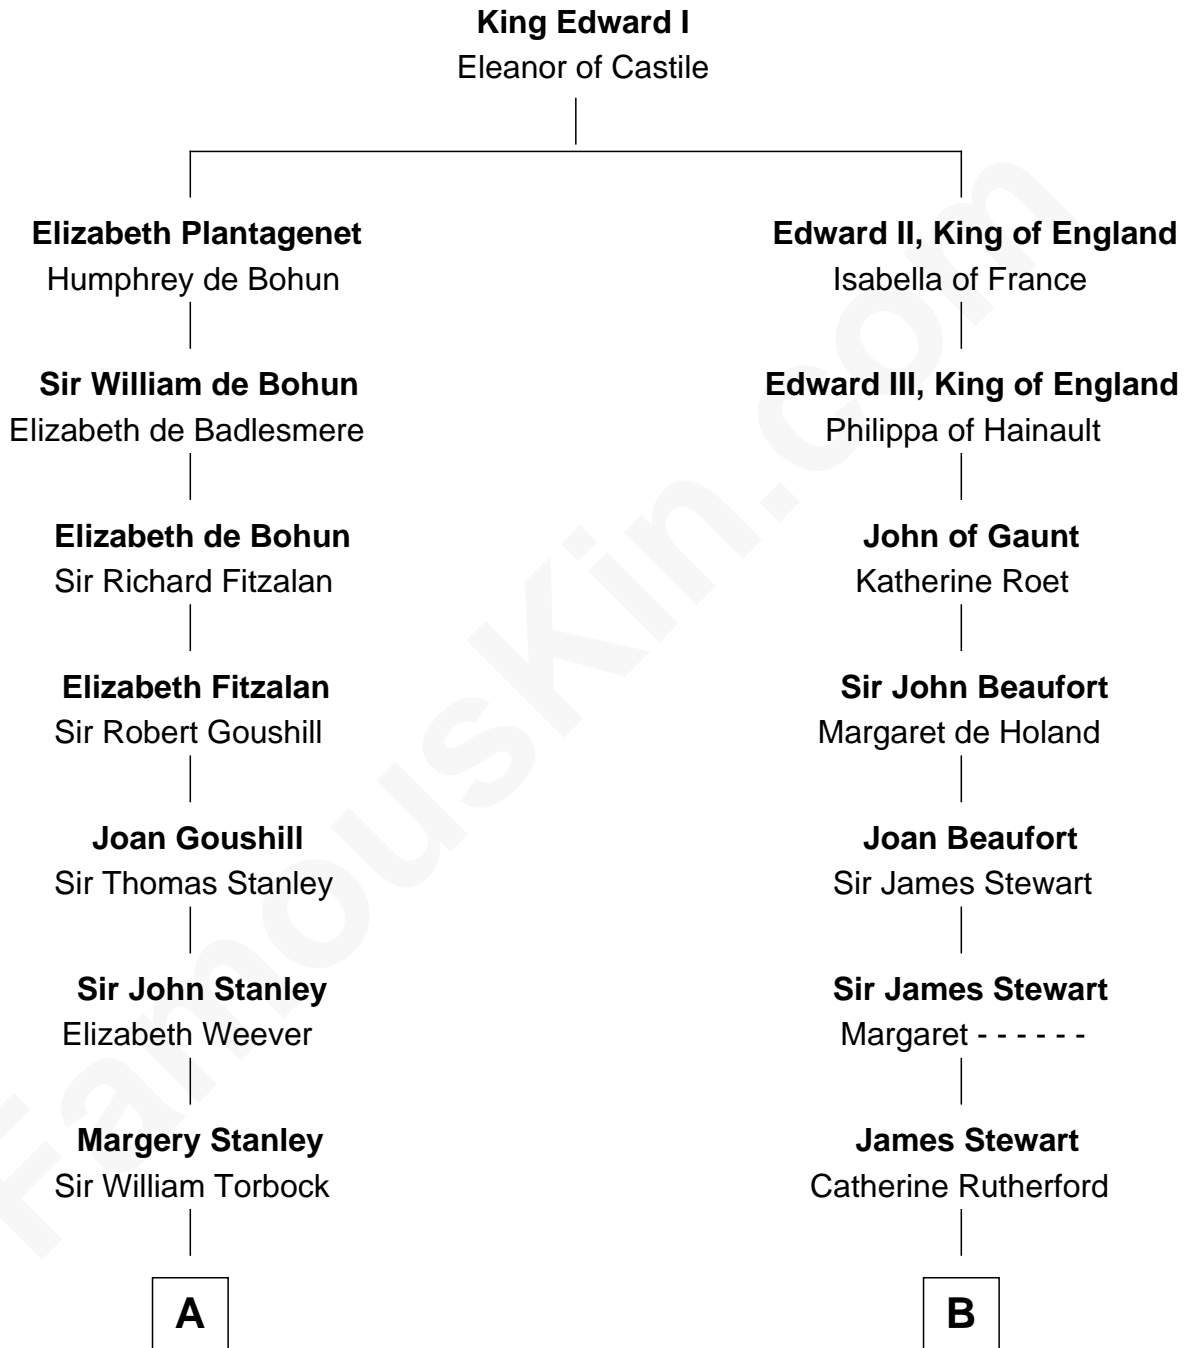

FamousKin.com

Relationship Chart of

Henry Lloyd

40th Governor of Maryland

18th cousin 1 time removed of

Johnny Mercer

Songwriter and Co-Founder of Capitol Records

C

Daniel Lloyd
Catherine Henry

Henry Lloyd
40th Governor of Maryland

D

George Anderson Mercer
Nanny Maury Herndon

George Anderson Mercer
Lillian Elizabeth Ciucevich

Johnny Mercer
Co-Founder of Capitol Records