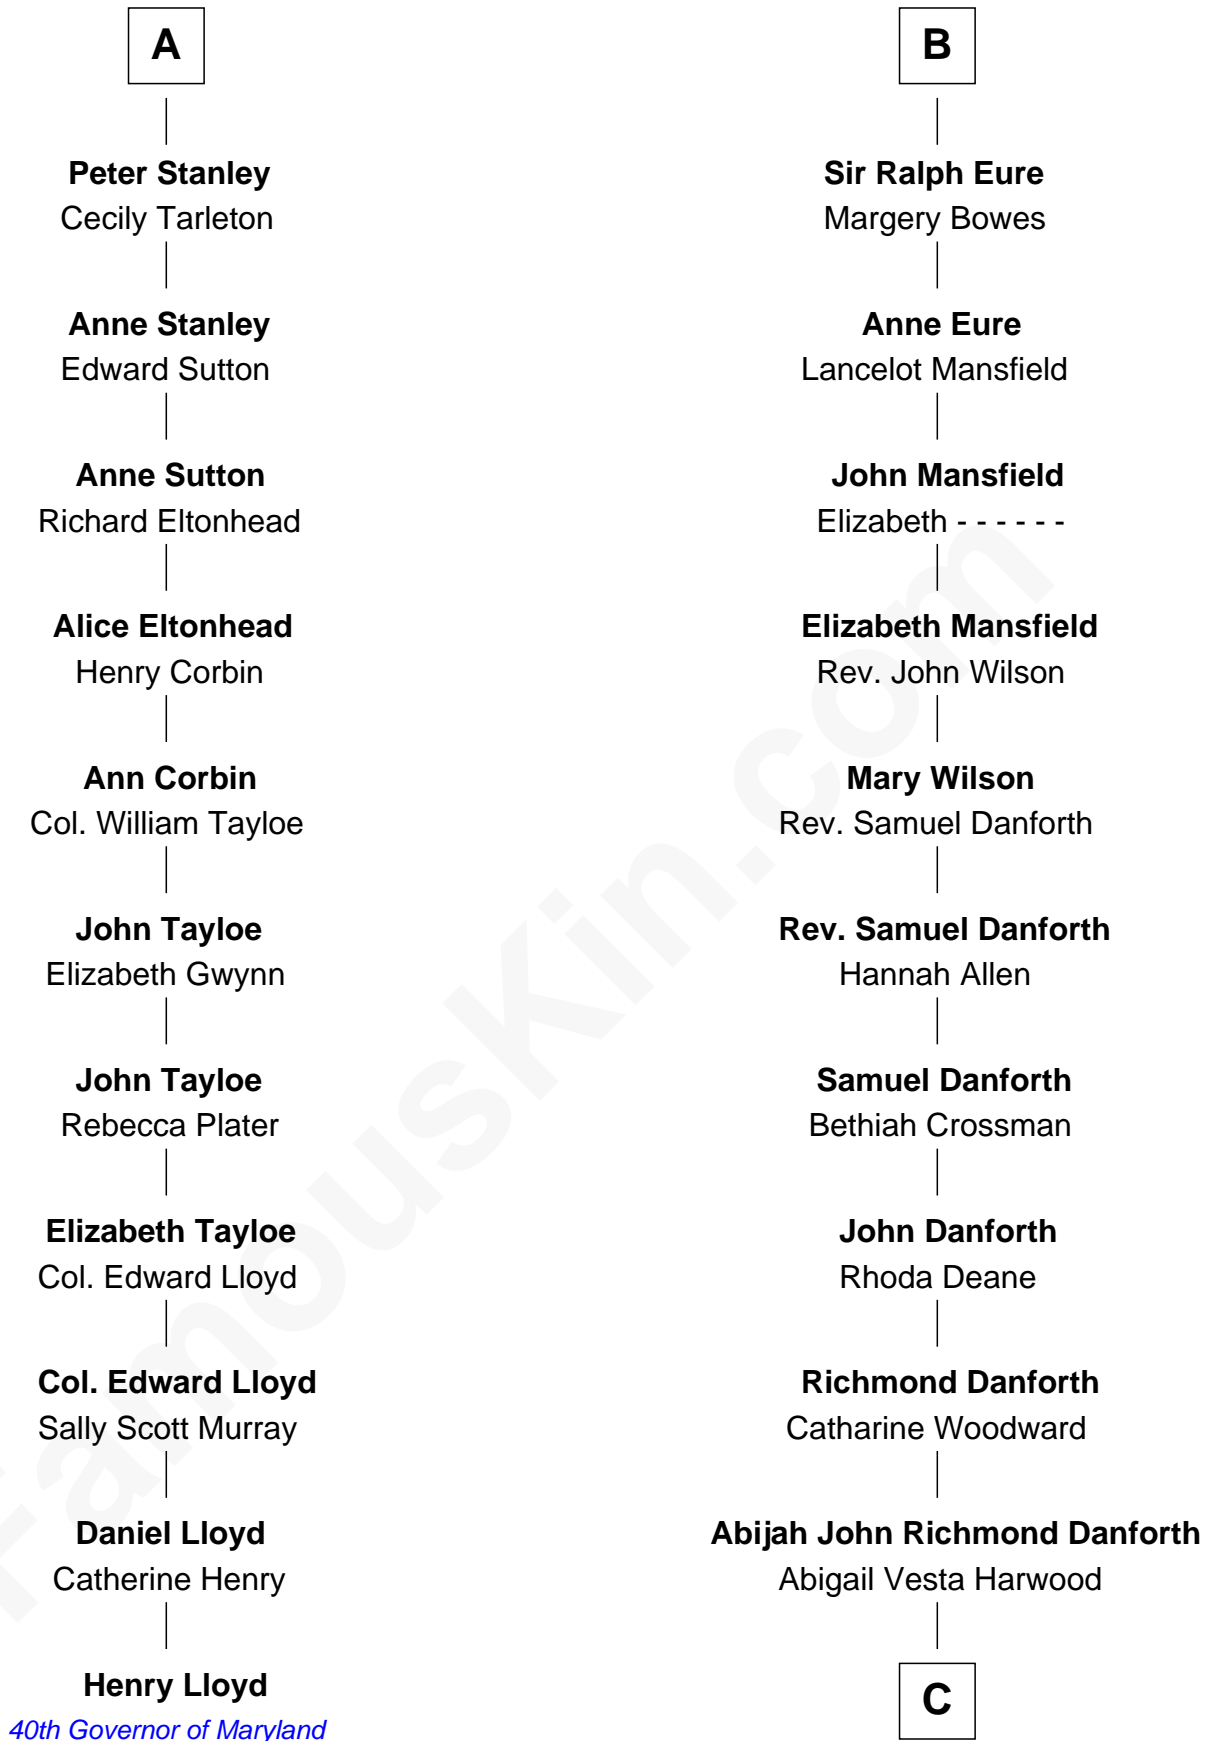

# FamousKin.com Relationship Chart of

**Henry Lloyd**

*40th Governor of Maryland*

17th cousin 4 times removed of

**Zach Snyder**

*Filmmaker*

**Ralph de Stafford**

*with wife  
Katherine de Hastang*

Michael de la Pole

**Maud de Swinnerton**

Sir John Savage

**Isabel de la Pole**

Thomas Morley

**Mary Savage**

William Stanley

**Anne Morley**

Sir Ralph Eure

**Sir William Stanley**

Anne Harington

**Sir William Eure**

Elizabeth Willoughby

**A**

**B**

**C**

**Oliver Harwood Danforth**

Sarah M. Hills

**Jennie Minerva Danforth**

John Batchelder Manley

**Helen Danforth Manley**

Dr. Edgar Earl Reeves

**Marsha Manley Reeves**

Charles Edward Snyder