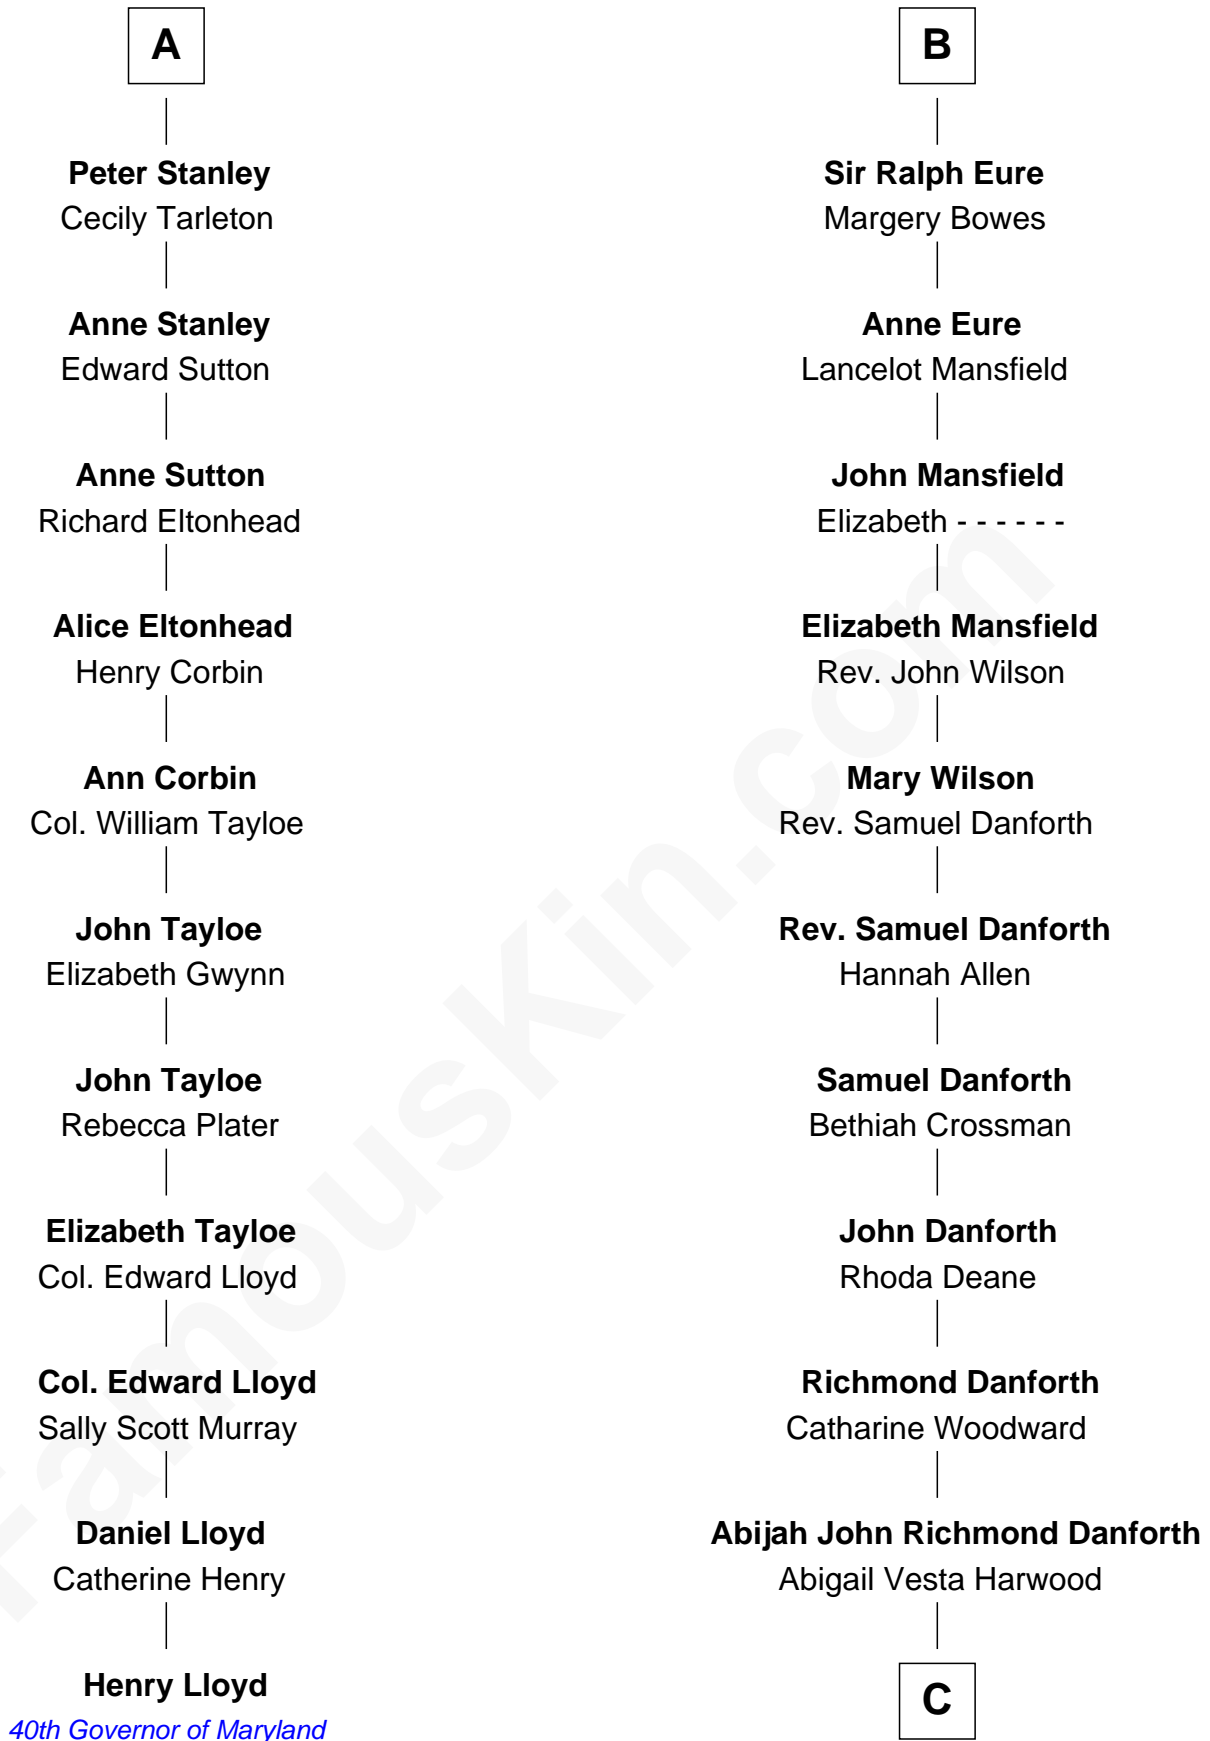

FamousKin.com Relationship Chart of

Henry Lloyd

40th Governor of Maryland

17th cousin 4 times removed of

Zach Snyder

Filmmaker

Ralph de Stafford

*with wife
Katherine de Hastang*

Michael de la Pole

Maud de Swinnerton

Sir John Savage

Isabel de la Pole

Thomas Morley

Mary Savage

William Stanley

Anne Morley

Sir Ralph Eure

Sir William Stanley

Anne Harington

Sir William Eure

Elizabeth Willoughby

A

B

C

Oliver Harwood Danforth

Sarah M. Hills

Jennie Minerva Danforth

John Batchelder Manley

Helen Danforth Manley

Dr. Edgar Earl Reeves

Marsha Manley Reeves

Charles Edward Snyder