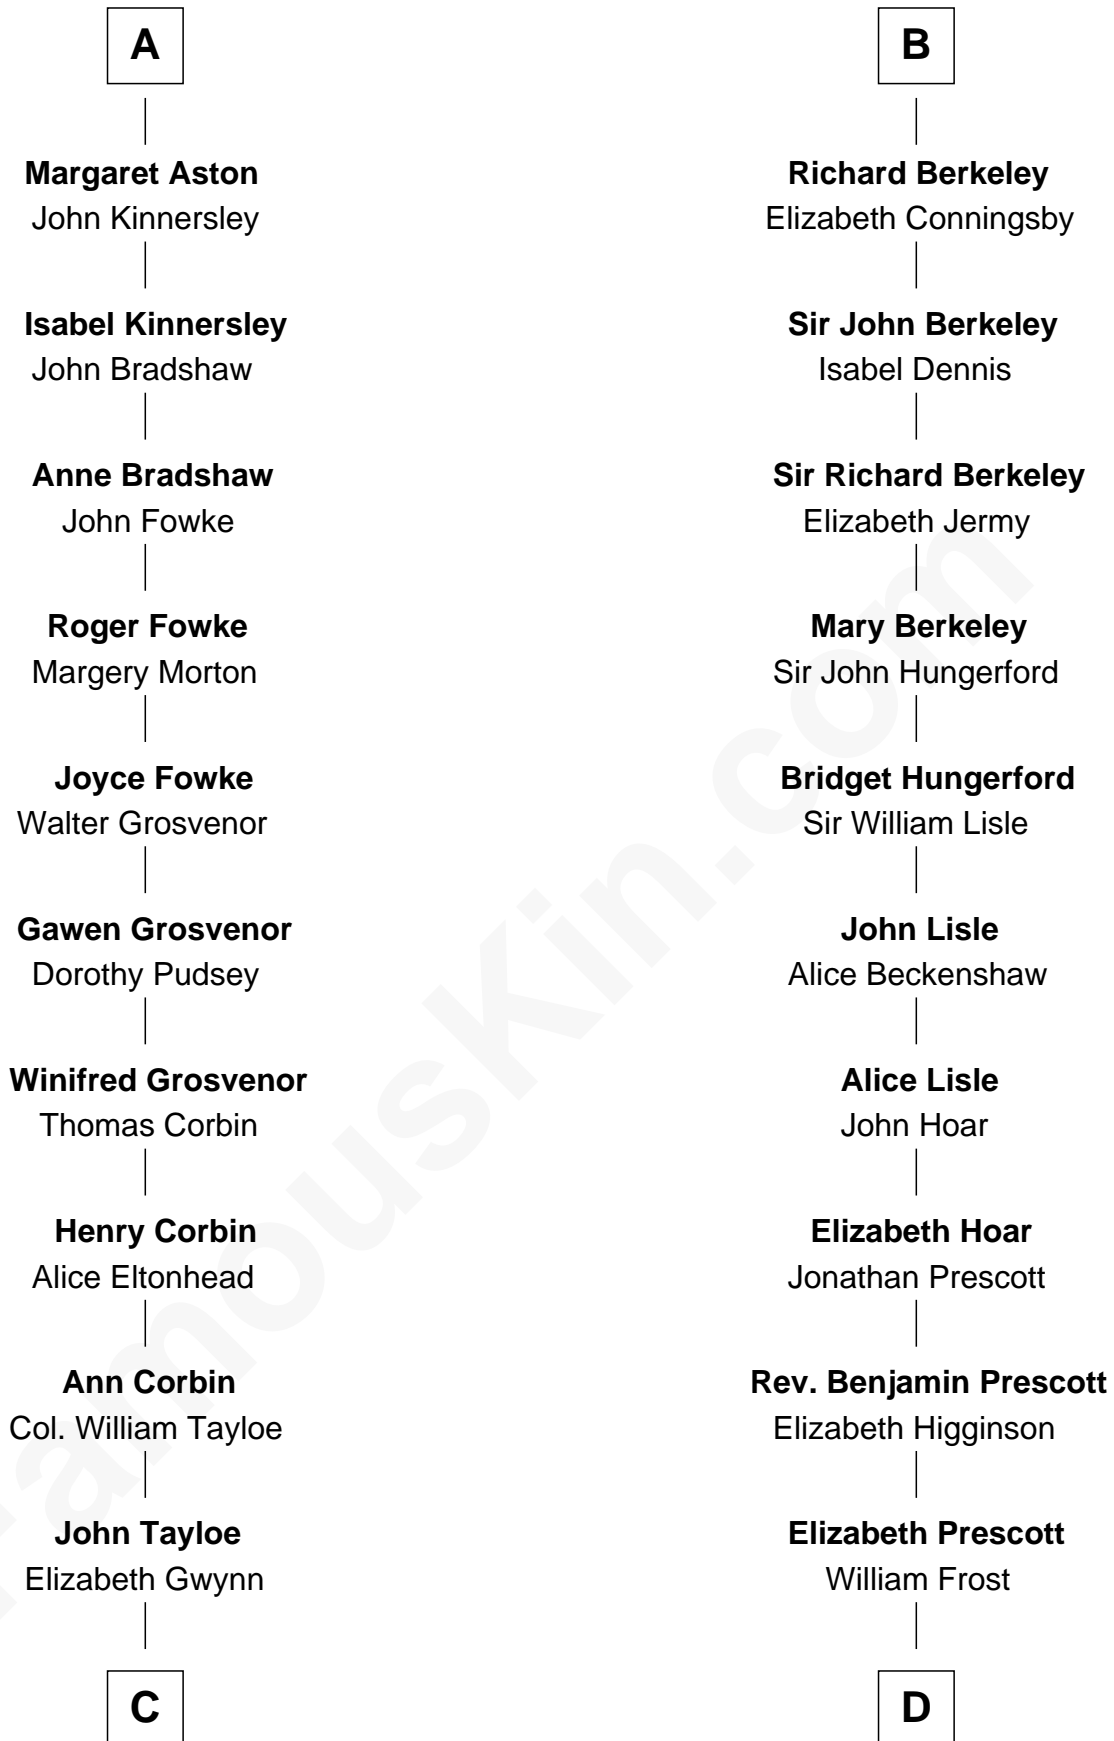

FamousKin.com Relationship Chart of

Henry Lloyd

40th Governor of Maryland

21st cousin of

Robert Frost

Poet and Playwright

John de Botetourte

Maud FitzThomas

C

John Tayloe
Rebecca Plater

Elizabeth Tayloe
Col. Edward Lloyd

Col. Edward Lloyd
Sally Scott Murray

Daniel Lloyd
Catherine Henry

Henry Lloyd
40th Governor of Maryland

D

William Frost
Sarah Holt