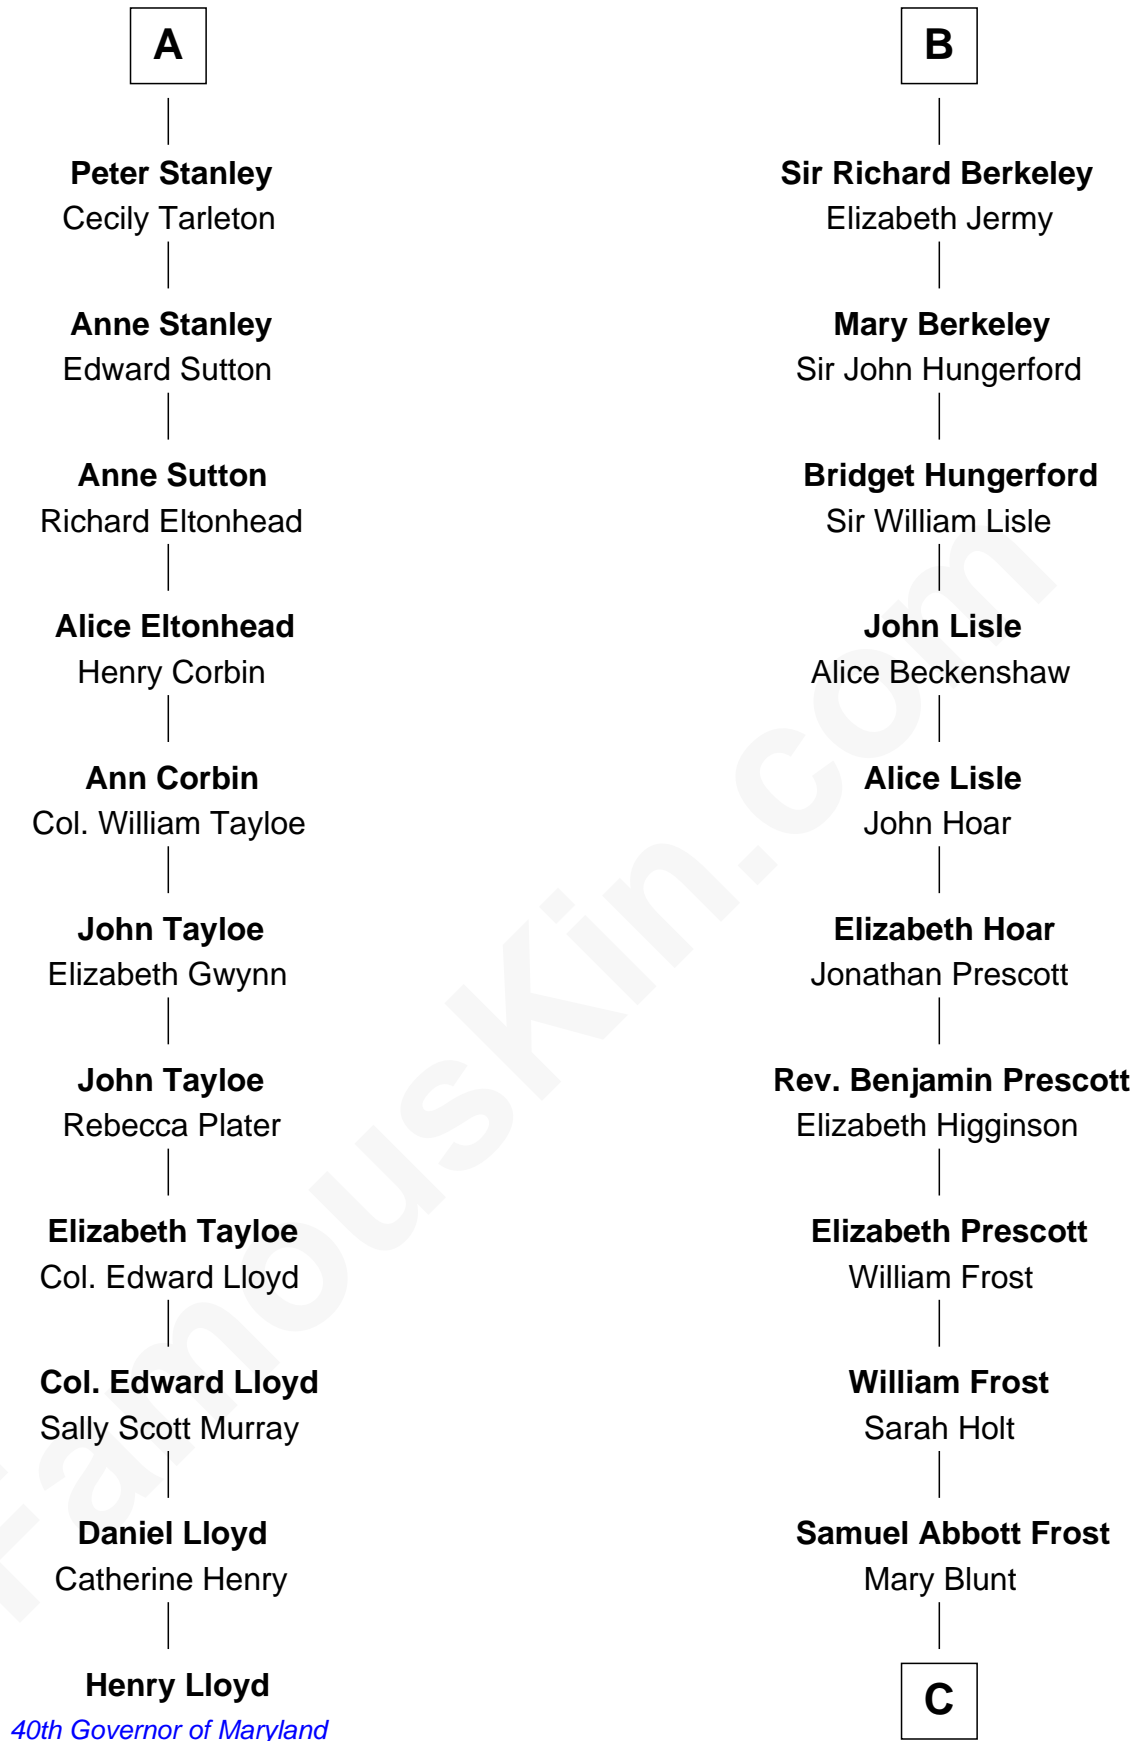

FamousKin.com Relationship Chart of

Henry Lloyd

40th Governor of Maryland

17th cousin 2 times removed of

Robert Frost

Poet and Playwright

Ralph de Stafford
Katherine de Hastang

C