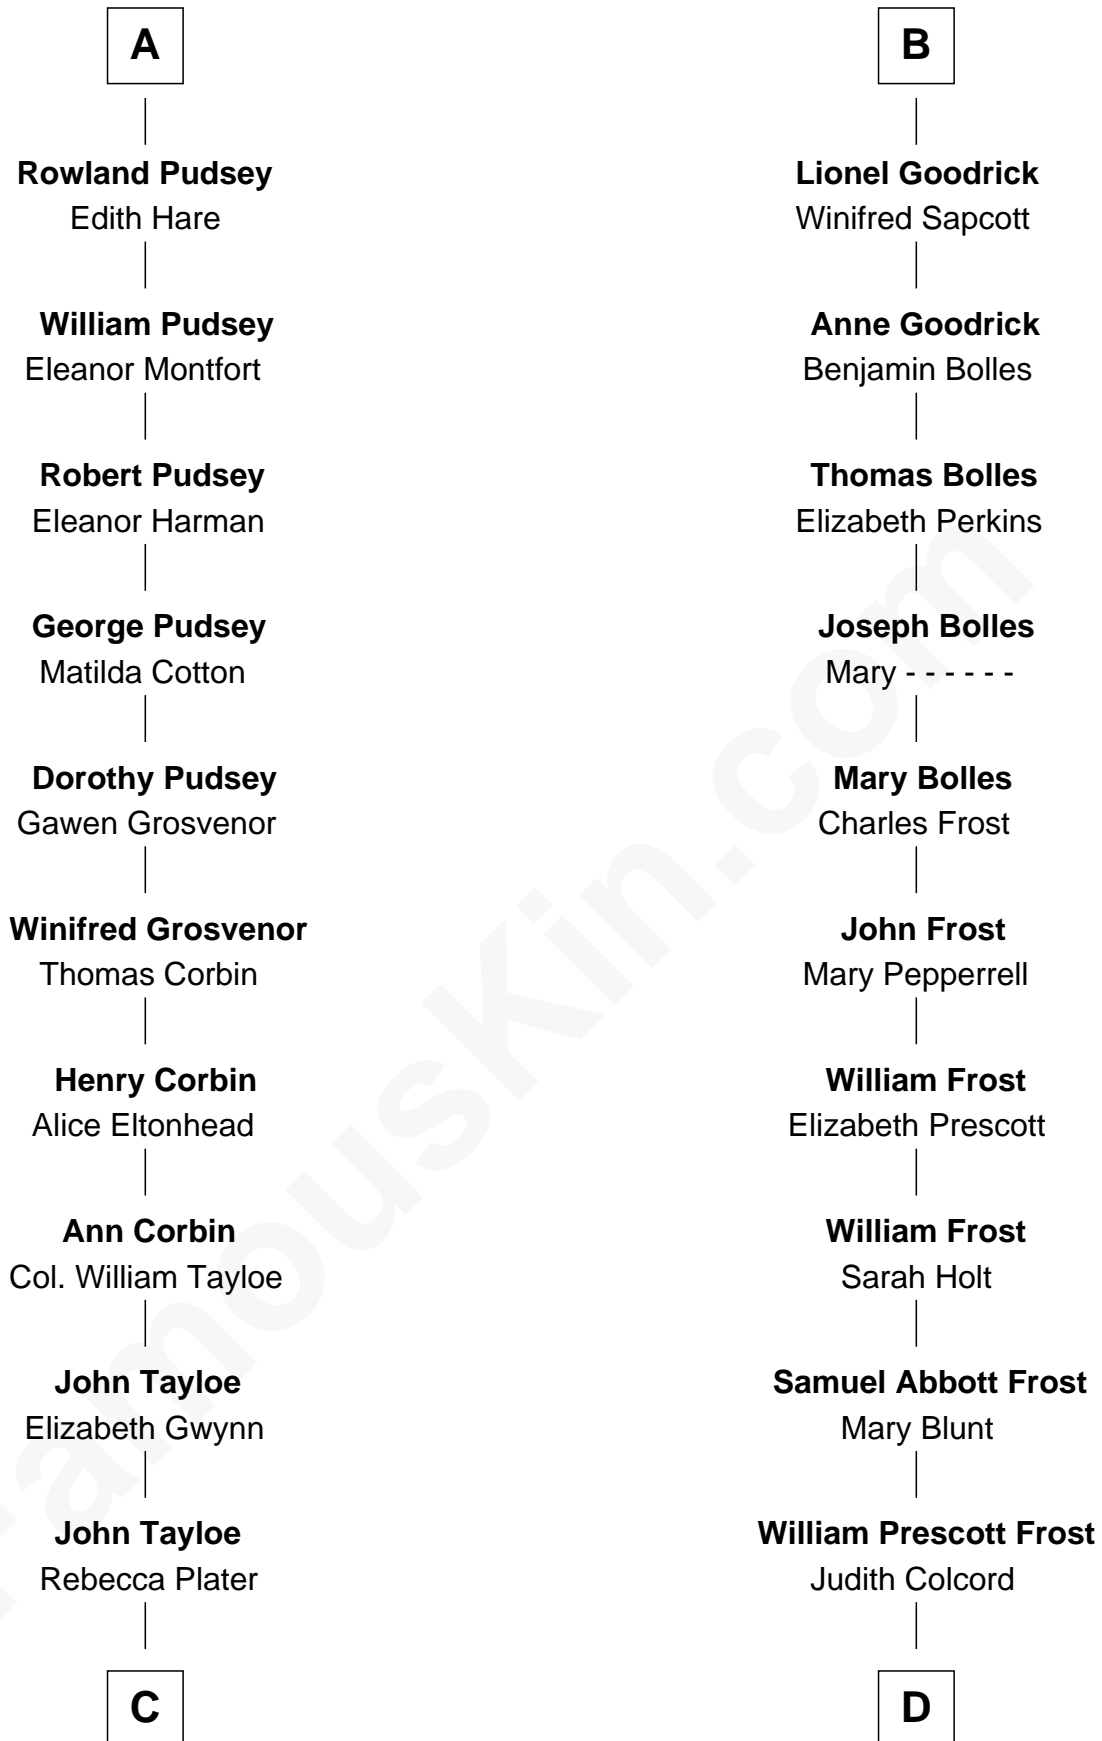

## Relationship Chart of

### Henry Lloyd

40th Governor of Maryland

18th cousin 2 times removed of

**Robert Frost**

Poet and Playwright

**Sir Geoffrey le Scrope**

Ivetta de Ros

**C**

**Elizabeth Tayloe**  
Col. Edward Lloyd

**Col. Edward Lloyd**  
Sally Scott Murray

**Daniel Lloyd**  
Catherine Henry

**Henry Lloyd**  
*40th Governor of Maryland*

**D**

**William Prescott Frost**  
Isabella Moodie