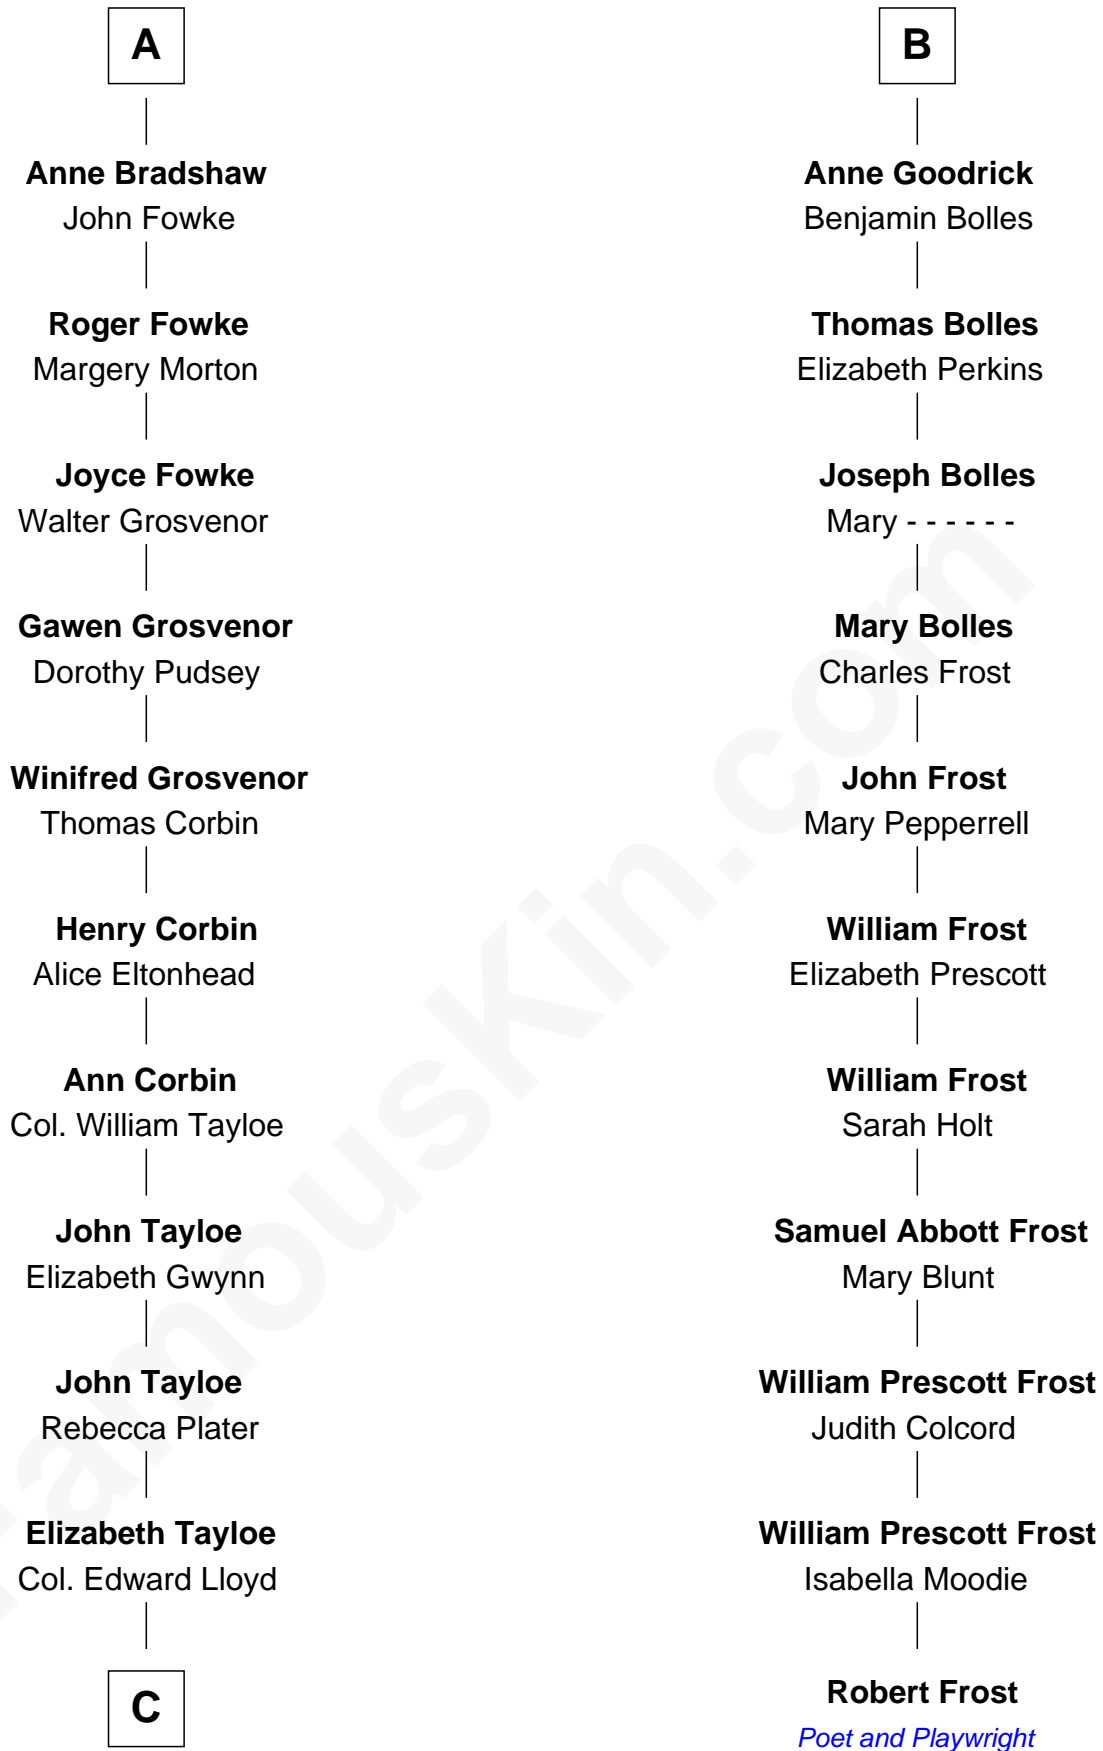

FamousKin.com

Relationship Chart of

Henry Lloyd

40th Governor of Maryland

17th cousin 2 times removed of

Robert Frost

Poet and Playwright

John de Welles

Maud de Roos

Margery de Welles

Stephen le Scrope

Maude le Scrope

Sir Baldwin Freville

Joyce Freville

Sir Roger Aston

Sir Robert Aston

Isabel Brereton

John Aston

Elizabeth Delves

Margaret Aston

John Kinnersley

Isabel Kinnersley

John Bradshaw

A

Sir Lionel Dymoke

Joanna Griffith

Anne Dymoke

John Goodrick

Lionel Goodrick

Winifred Sappcott

B

C