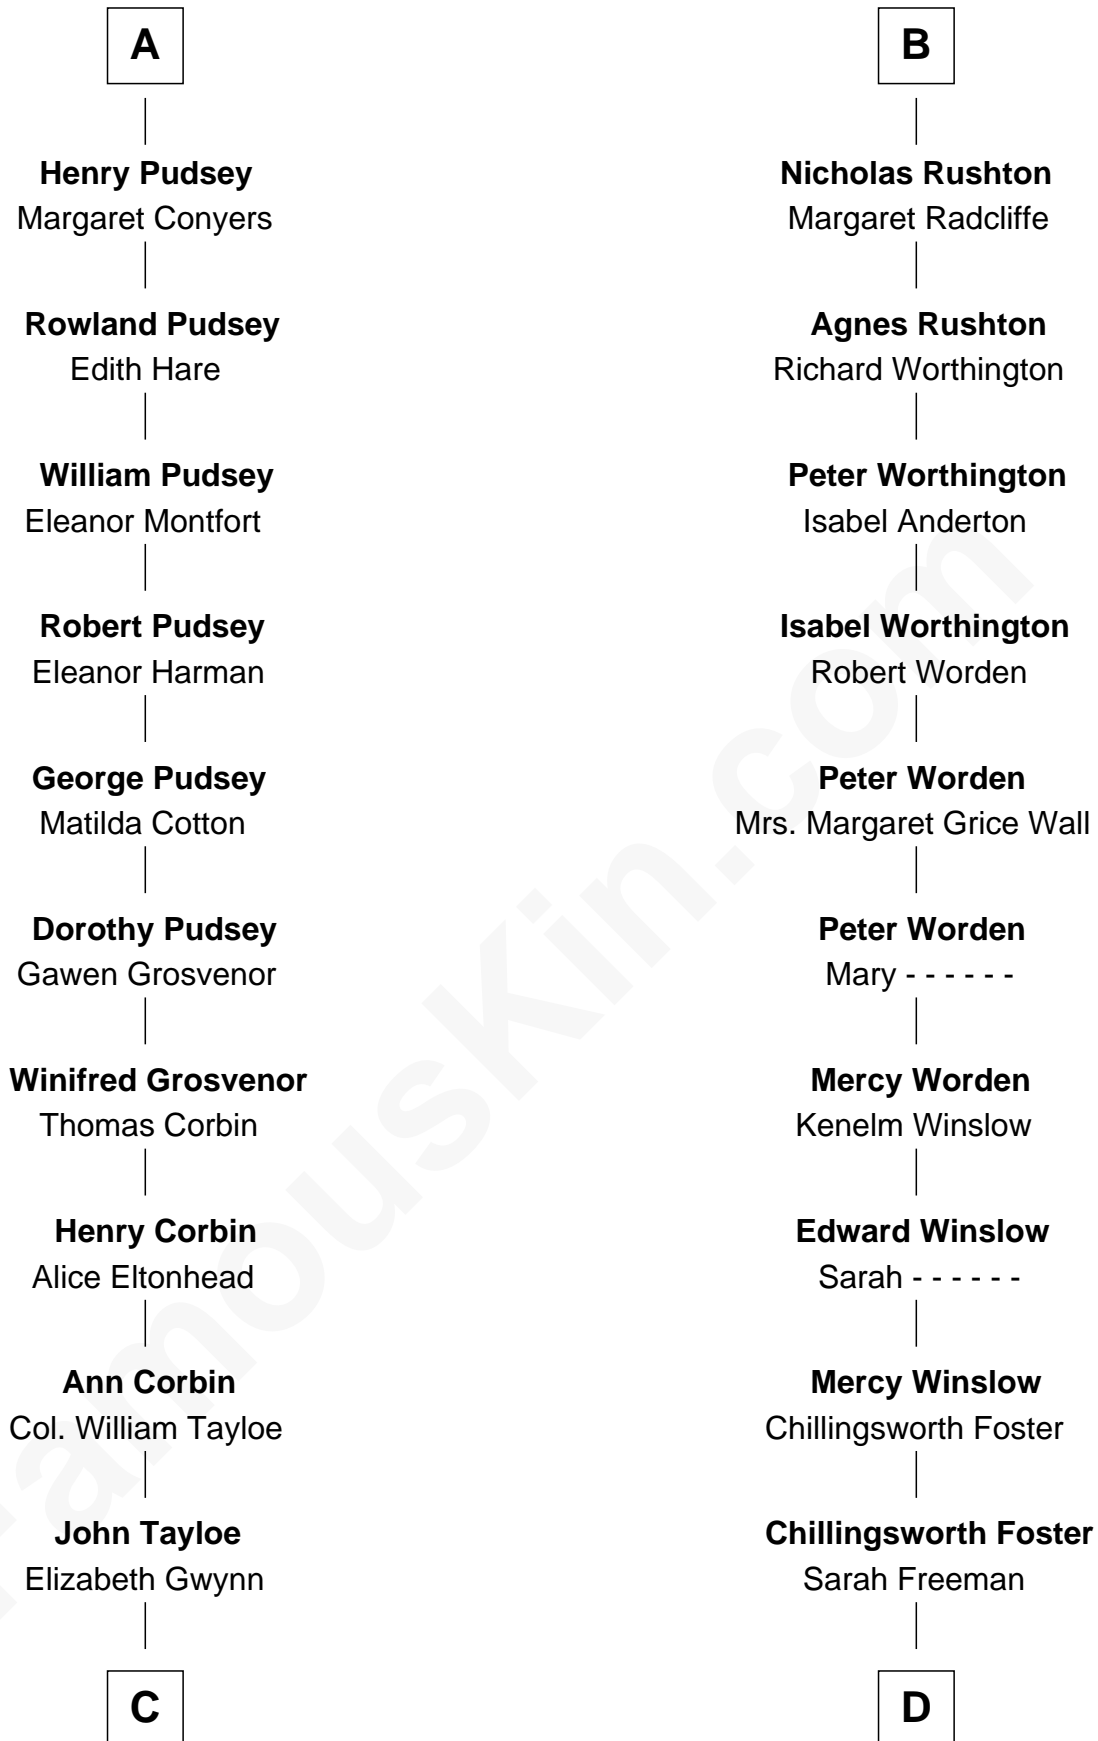

# FamousKin.com Relationship Chart of

**Henry Lloyd**

*40th Governor of Maryland*

21st cousin of

**Bing Crosby**

*Singer and Movie Actor*

**C**

**John Tayloe**  
Rebecca Plater

**Elizabeth Tayloe**  
Col. Edward Lloyd

**Col. Edward Lloyd**  
Sally Scott Murray

**Daniel Lloyd**  
Catherine Henry

**Henry Lloyd**  
*40th Governor of Maryland*

**D**

**Ruby Foster**  
Nathaniel Crosby

**Nathaniel Crosby**  
Mary Lincoln

**Nathaniel Crosby**  
Cordelia Jane Smith

**Harry Lincoln Crosby**  
Catherine Harrigan

**Bing Crosby**  
*Singer and Movie Actor*