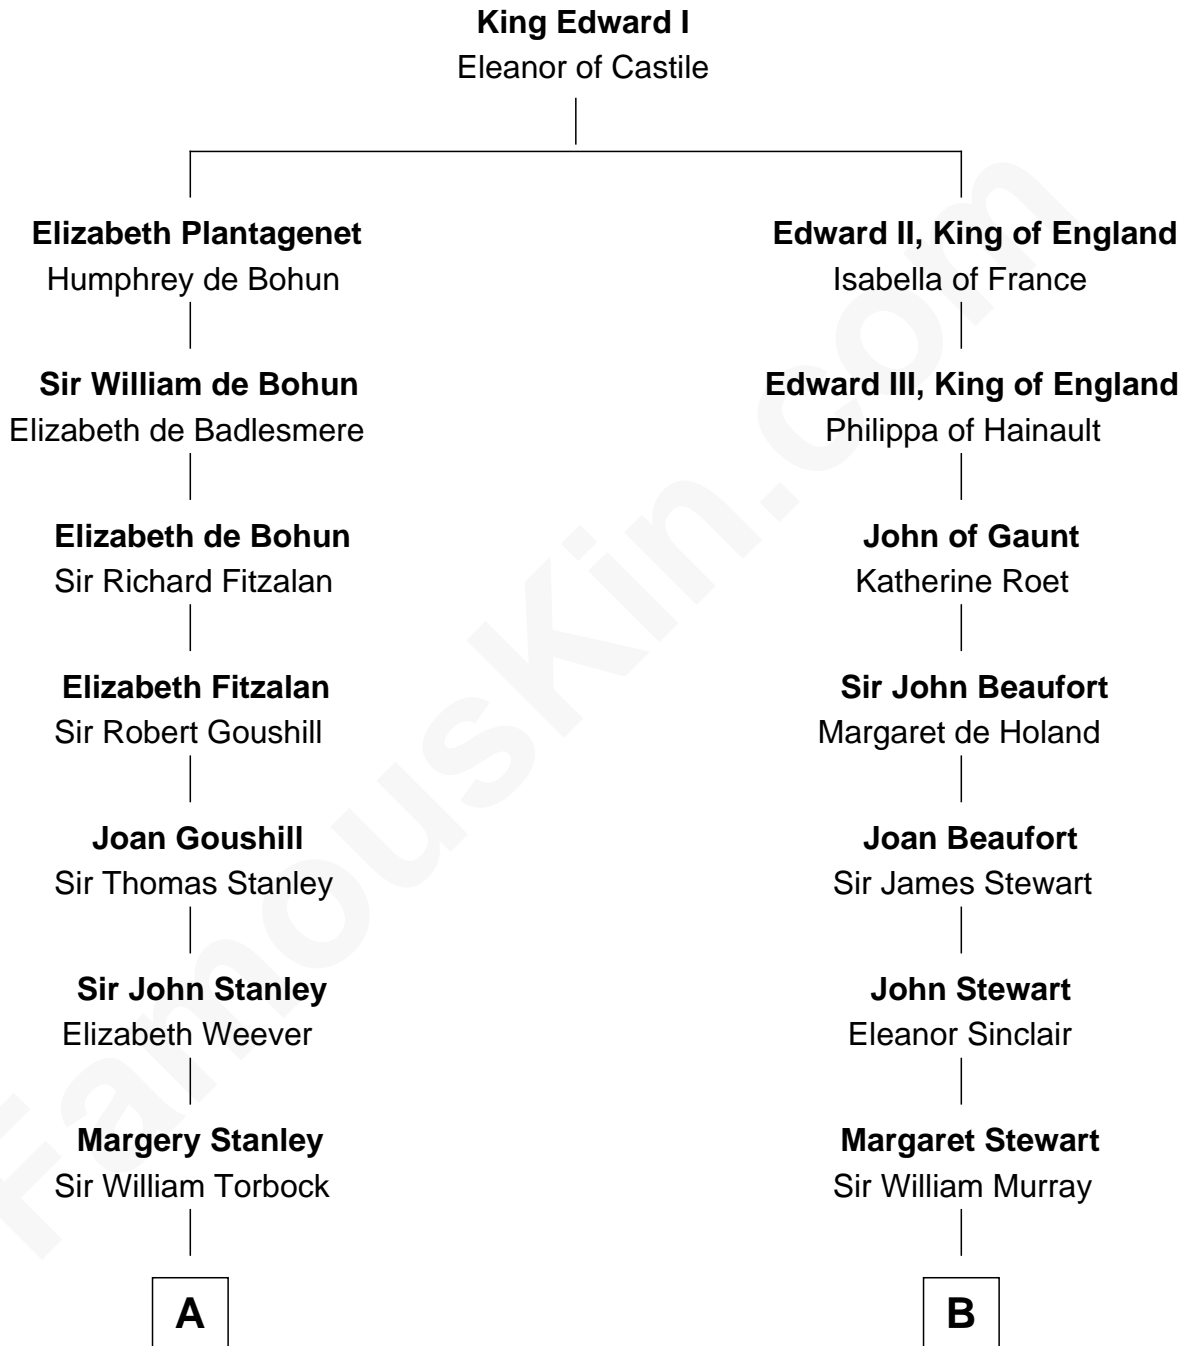

FamousKin.com

Relationship Chart of

Henry Lloyd

40th Governor of Maryland

13th cousin 5 times removed of

Major John Pitcairn

British Commander at Battle of Lexington

C

—
Daniel Lloyd
Catherine Henry

—
Henry Lloyd
40th Governor of Maryland

FamousKin.com