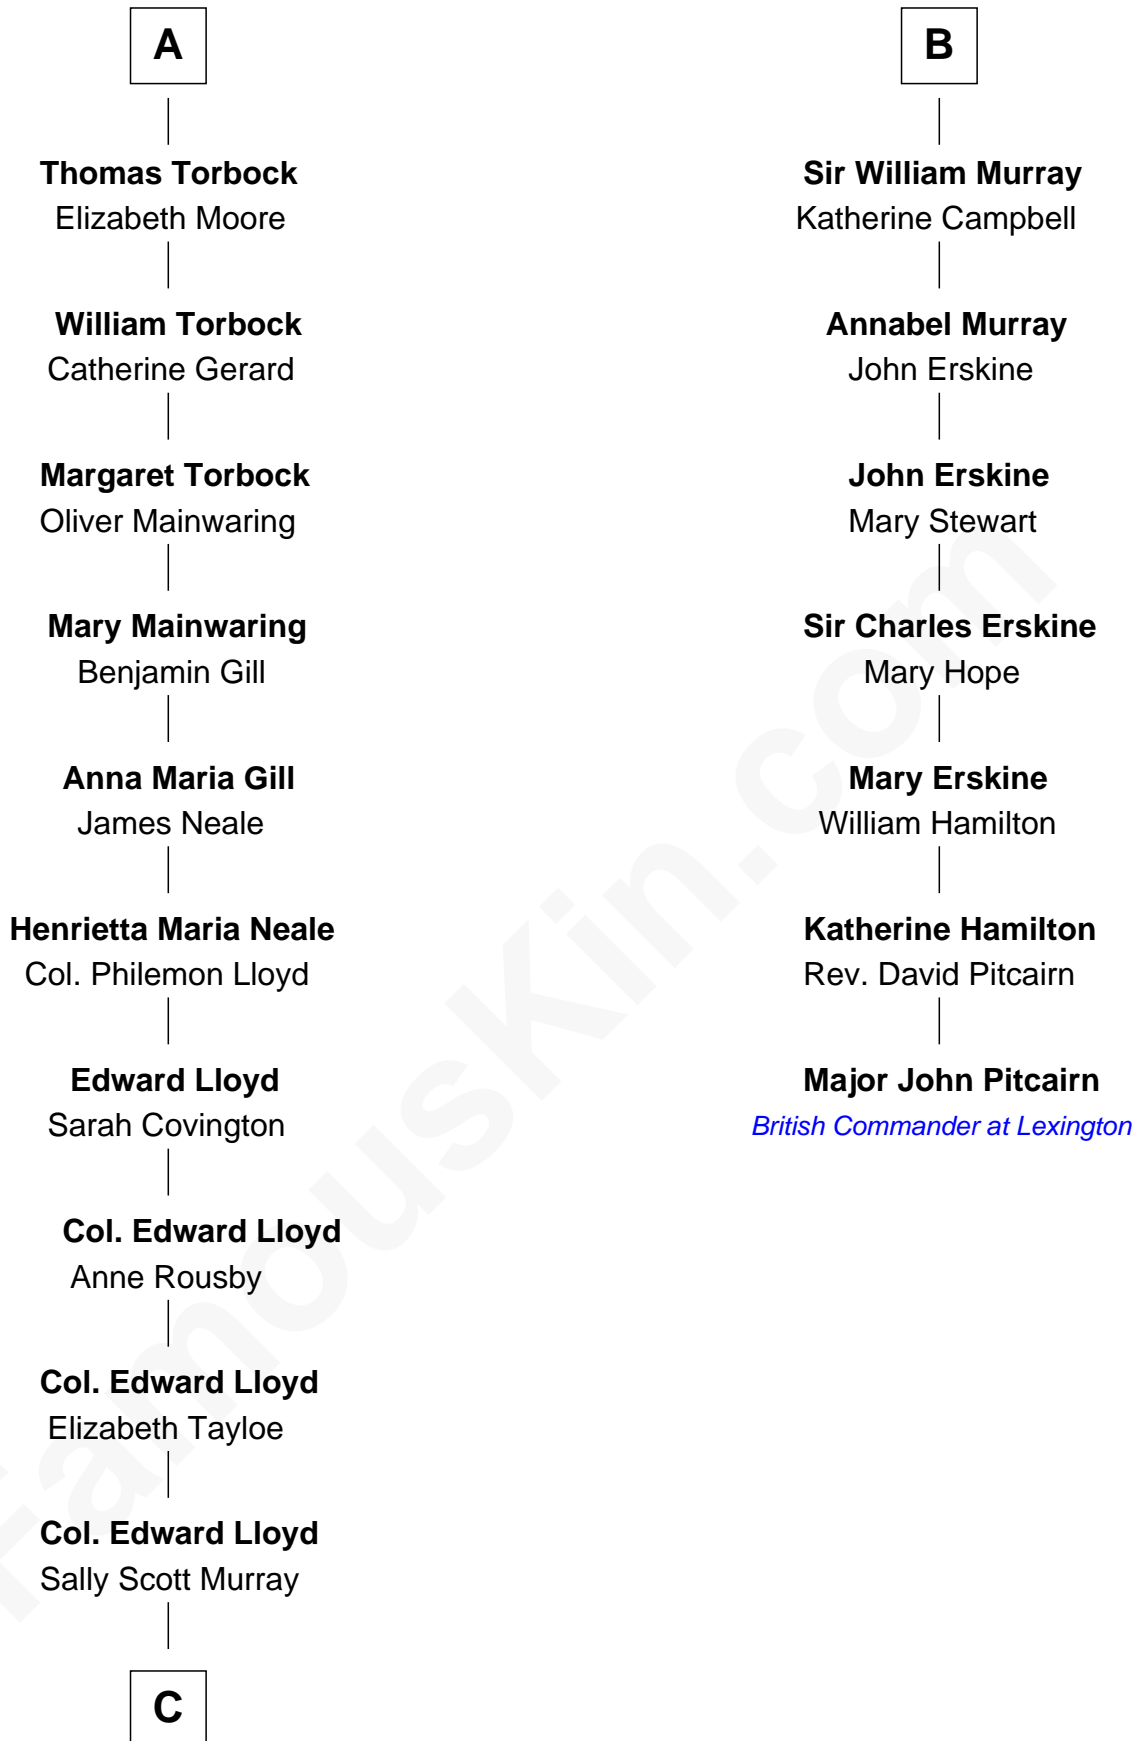

FamousKin.com

Relationship Chart of

Henry Lloyd

40th Governor of Maryland

13th cousin 5 times removed of

Major John Pitcairn

British Commander at Battle of Lexington

C

—
Daniel Lloyd
Catherine Henry

—
Henry Lloyd
40th Governor of Maryland

FamousKin.com