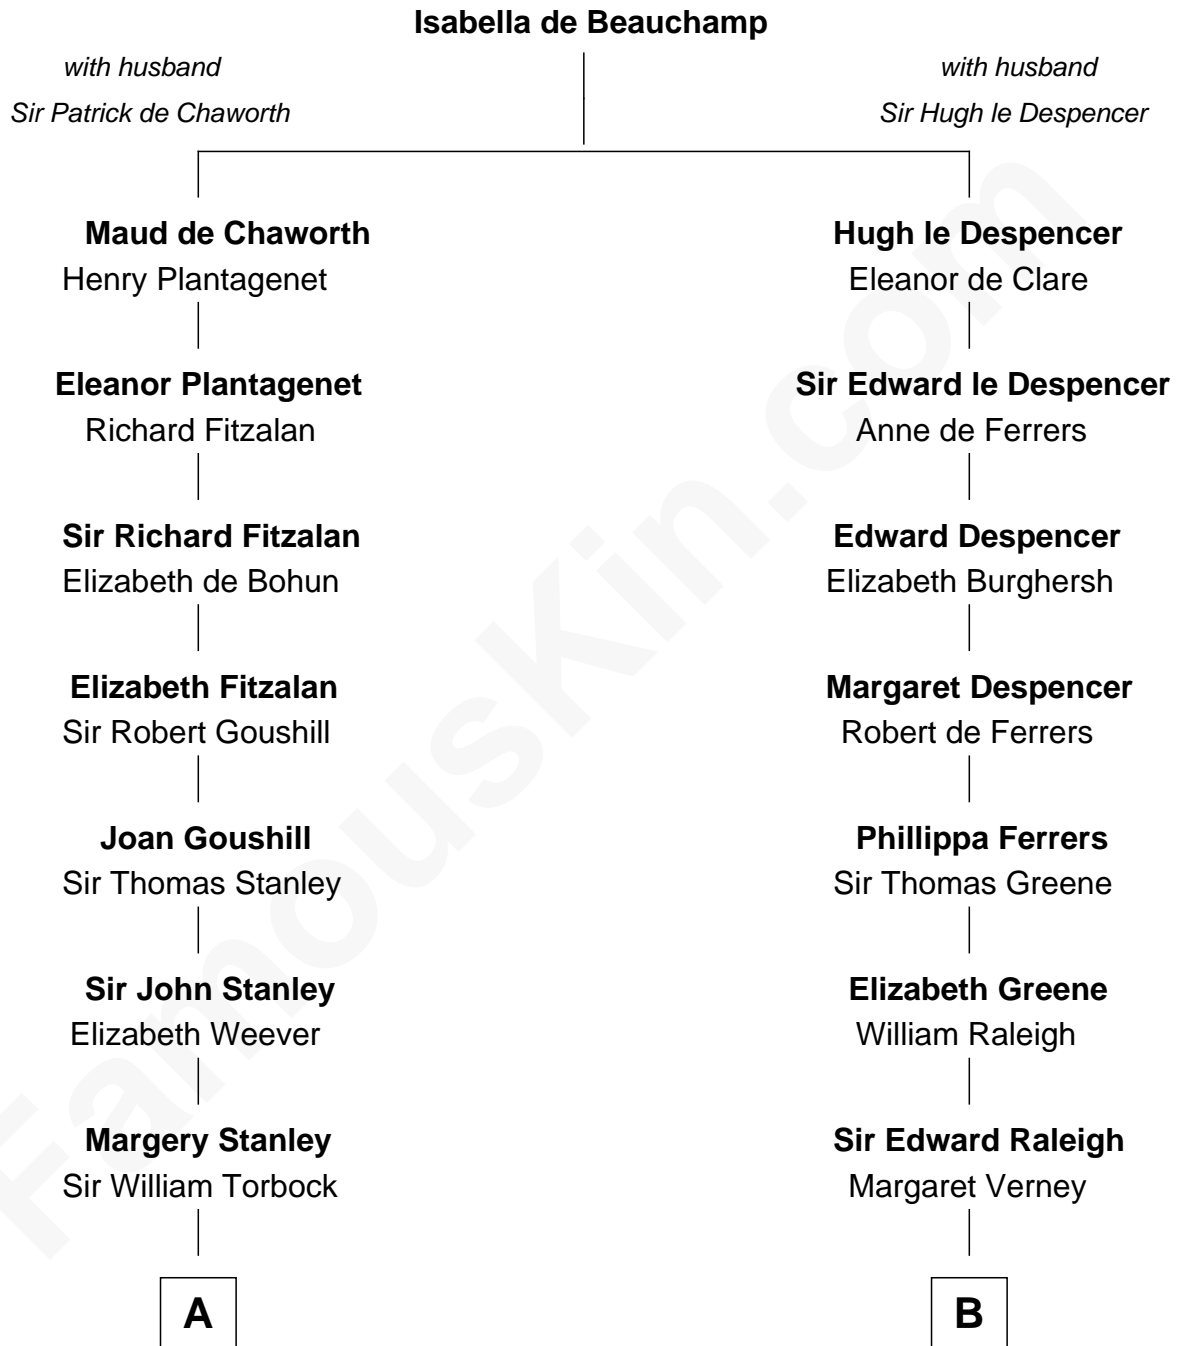

FamousKin.com

Relationship Chart of

Henry Lloyd

40th Governor of Maryland

18th cousin 3 times removed of

Marilyn Monroe

Actress, Model, and Singer