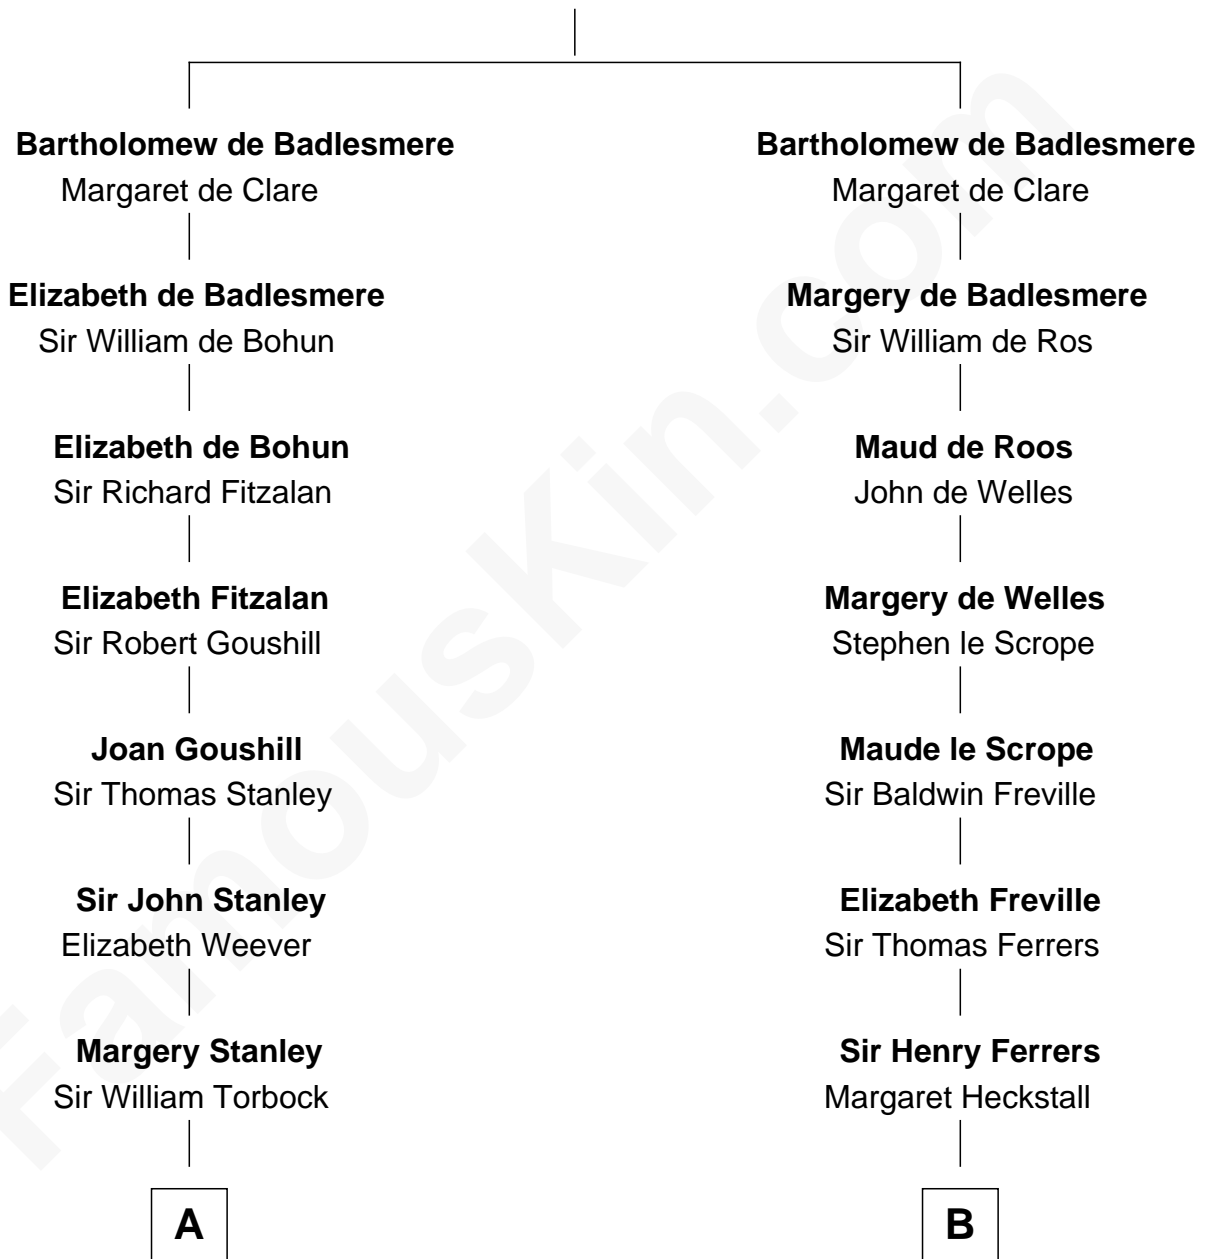

FamousKin.com

Relationship Chart of

Henry Lloyd

40th Governor of Maryland

18th cousin 3 times removed of

Marilyn Monroe

Actress, Model, and Singer

Gunselm de Badlesmere

C

Daniel Lloyd
Catherine Henry

Henry Lloyd
40th Governor of Maryland

D

Samuel Elam Almy
Susan Bateman

Susan Bateman Almy
Charles Adams Gifford

Frederick Almy Gifford
Elizabeth Easton Tennant

Charles Stanley Gifford
Gladys Pearl Monroe

Marilyn Monroe
Actress, Model, and Singer

FamousKin.com