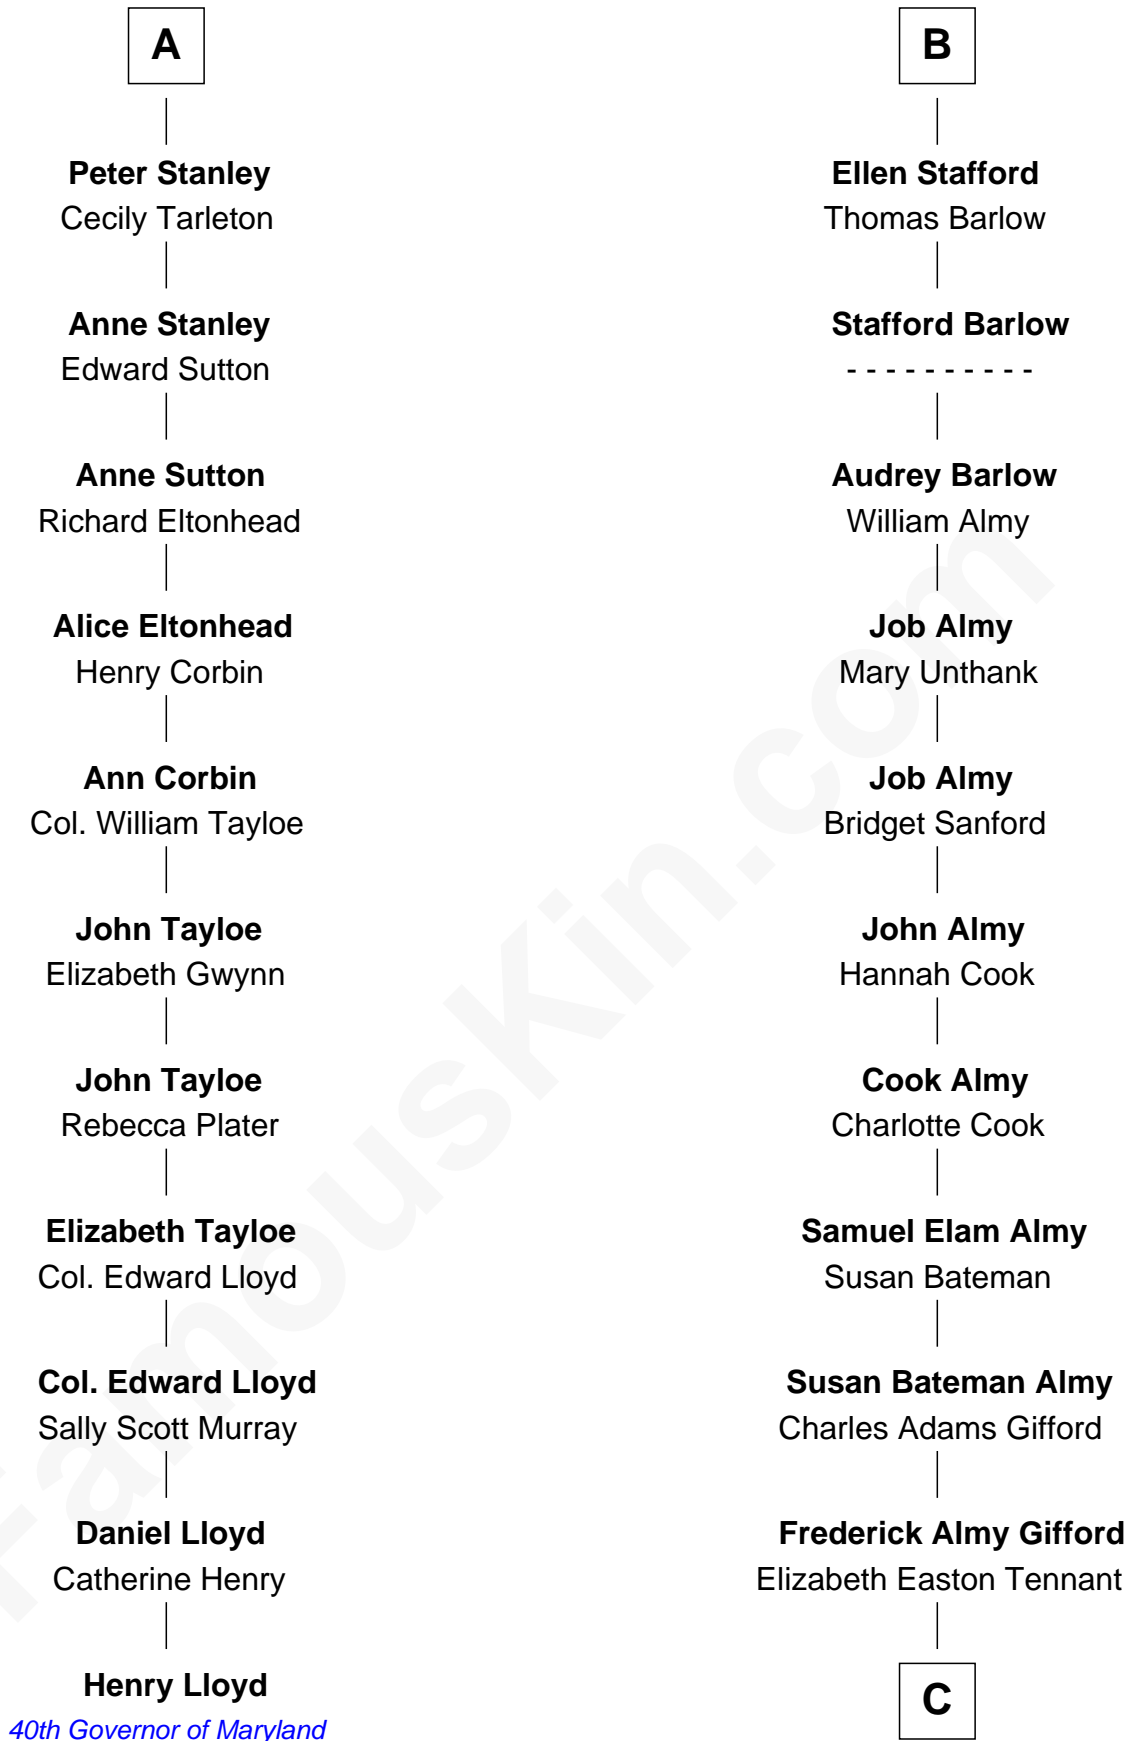

FamousKin.com

Relationship Chart of

Henry Lloyd

40th Governor of Maryland

17th cousin 1 time removed of

Marilyn Monroe

Actress, Model, and Singer

C

Charles Stanley Gifford

Gladys Pearl Monroe

Marilyn Monroe

Actress, Model, and Singer

FamousKin.com