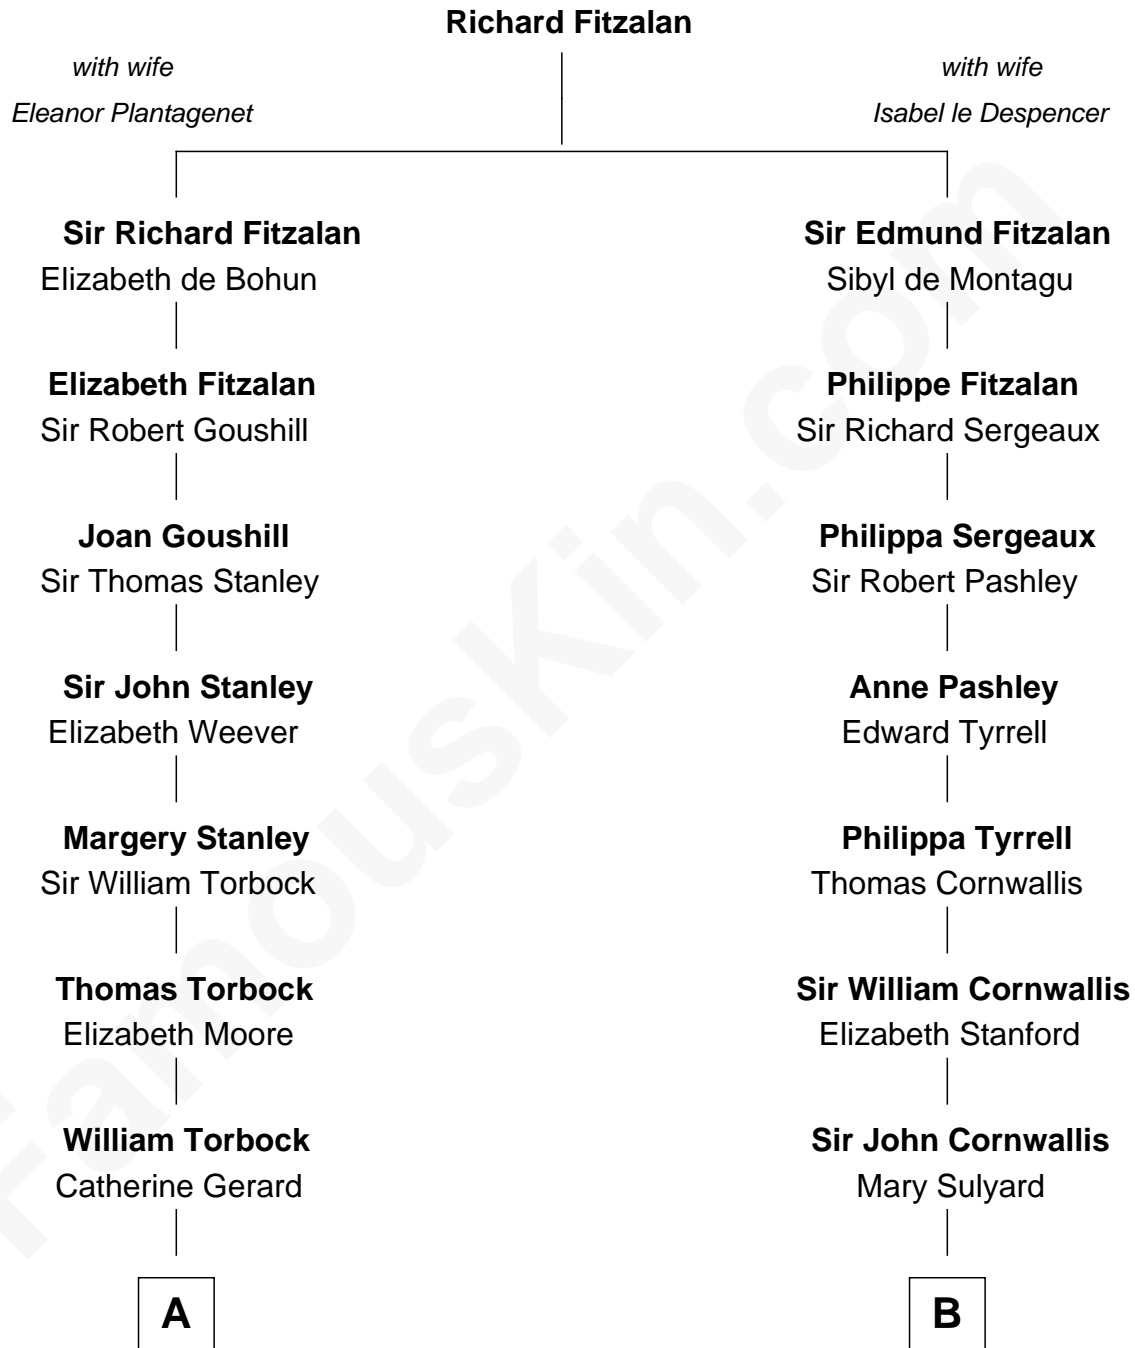

## Relationship Chart of

### Henry Lloyd

40th Governor of Maryland

16th cousin 4 times removed of

**Marilyn Monroe**

Actress, Model, and Singer

**C**

**Elizabeth Cutting Easton**

William Congdon Tennant

**Elizabeth Easton Tennant**

Frederick Almy Gifford

**Charles Stanley Gifford**

Gladys Pearl Monroe

**Marilyn Monroe**

*Actress, Model, and Singer*

FamousKin.com