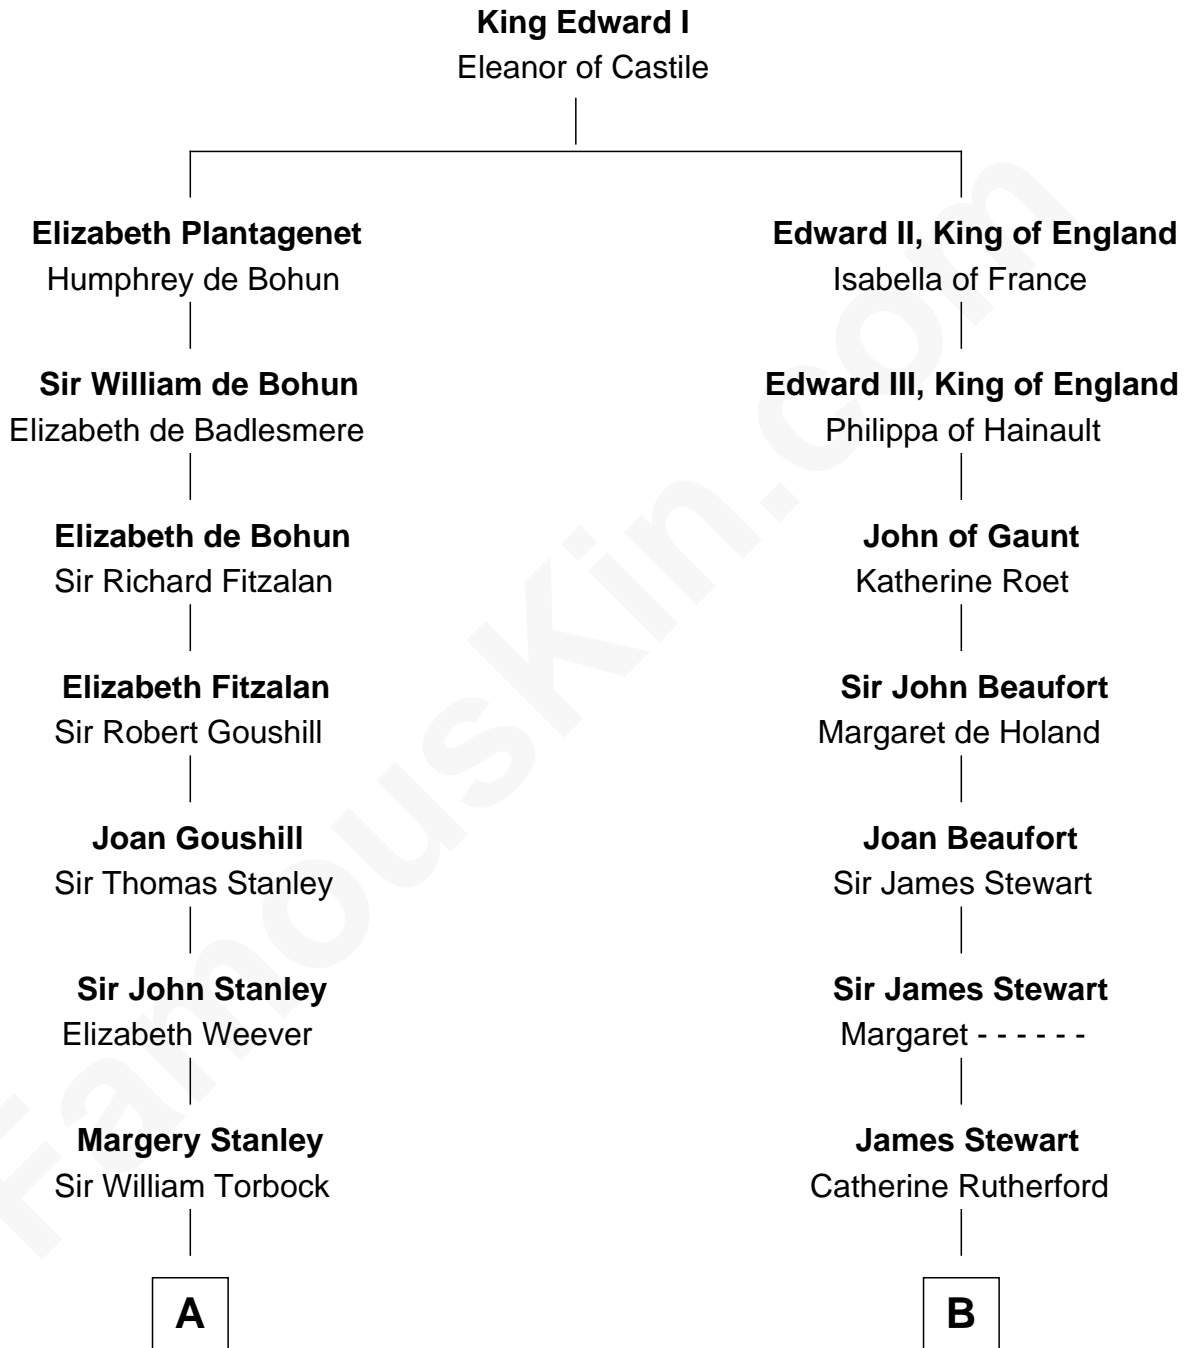

FamousKin.com

Relationship Chart of

Henry Lloyd

40th Governor of Maryland

17th cousin 1 time removed of

Noel Coward

Playwright, Actor, and Songwriter

C

—
Daniel Lloyd
Catherine Henry

—
Henry Lloyd
40th Governor of Maryland

FamousKin.com