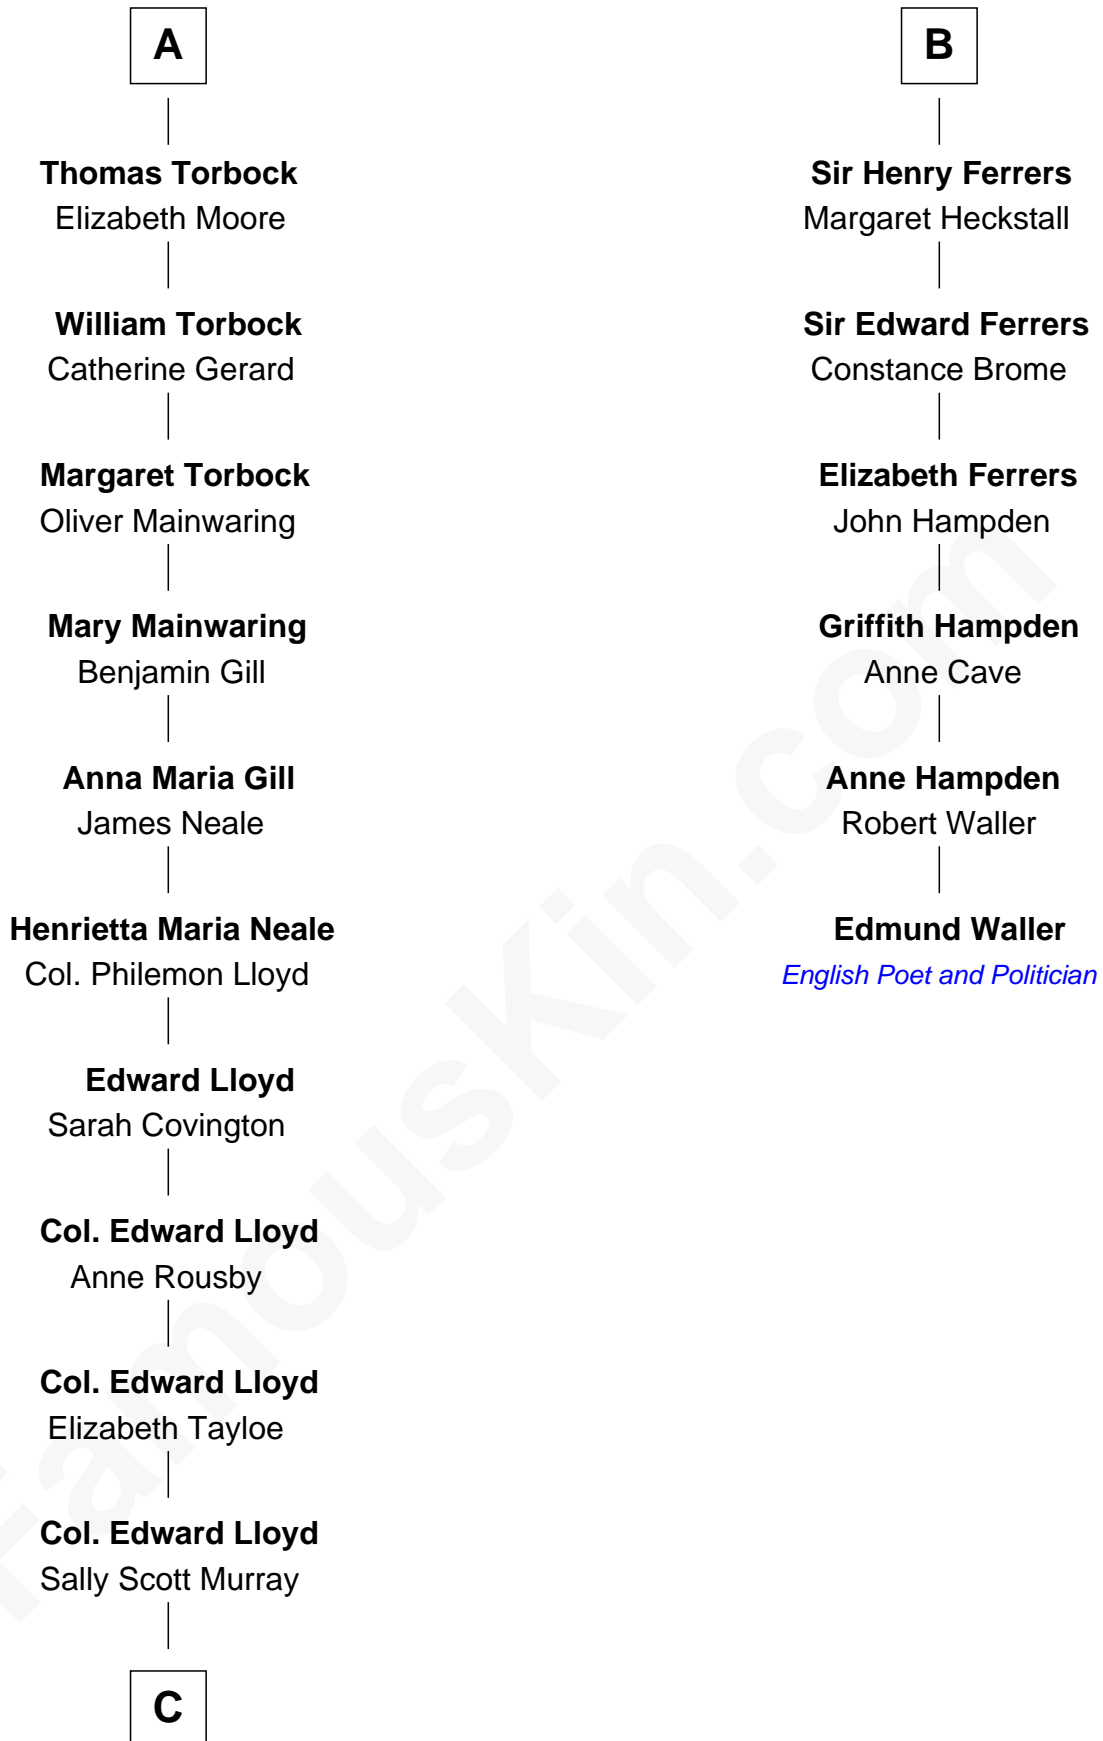

FamousKin.com

Relationship Chart of

Henry Lloyd

40th Governor of Maryland

12th cousin 6 times removed of

Edmund Waller

English Poet and Politician

C

—
Daniel Lloyd
Catherine Henry

—
Henry Lloyd
40th Governor of Maryland

FamousKin.com