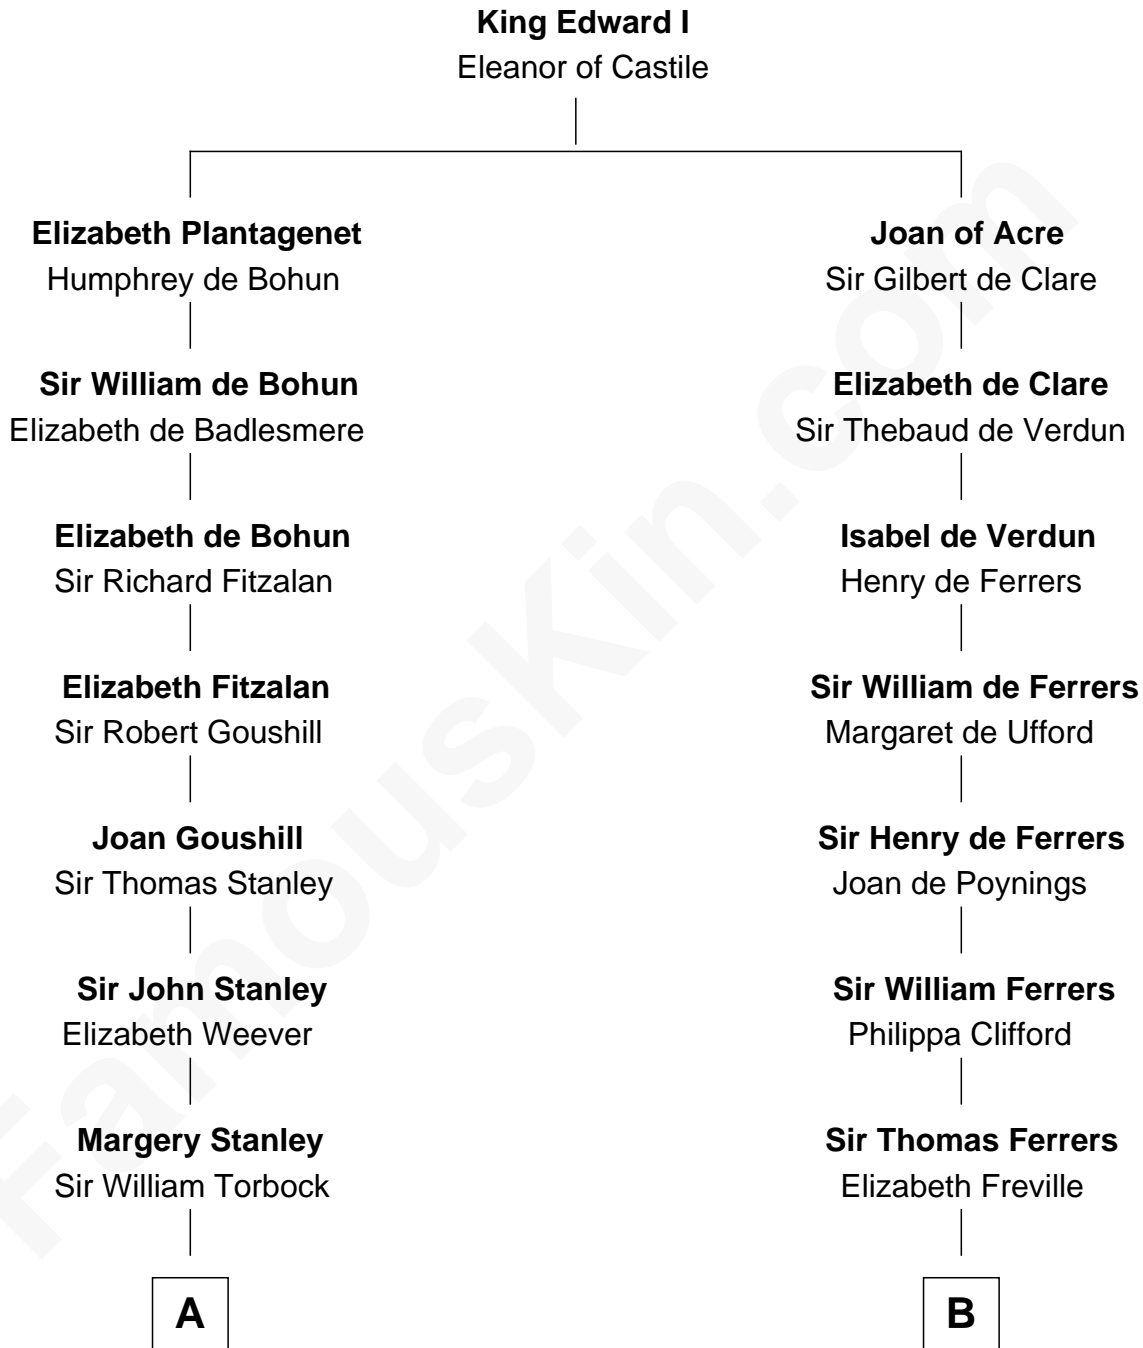

FamousKin.com

Relationship Chart of

Henry Lloyd

40th Governor of Maryland

12th cousin 6 times removed of

Edmund Waller

English Poet and Politician

C

—
Daniel Lloyd
Catherine Henry

—
Henry Lloyd
40th Governor of Maryland

FamousKin.com