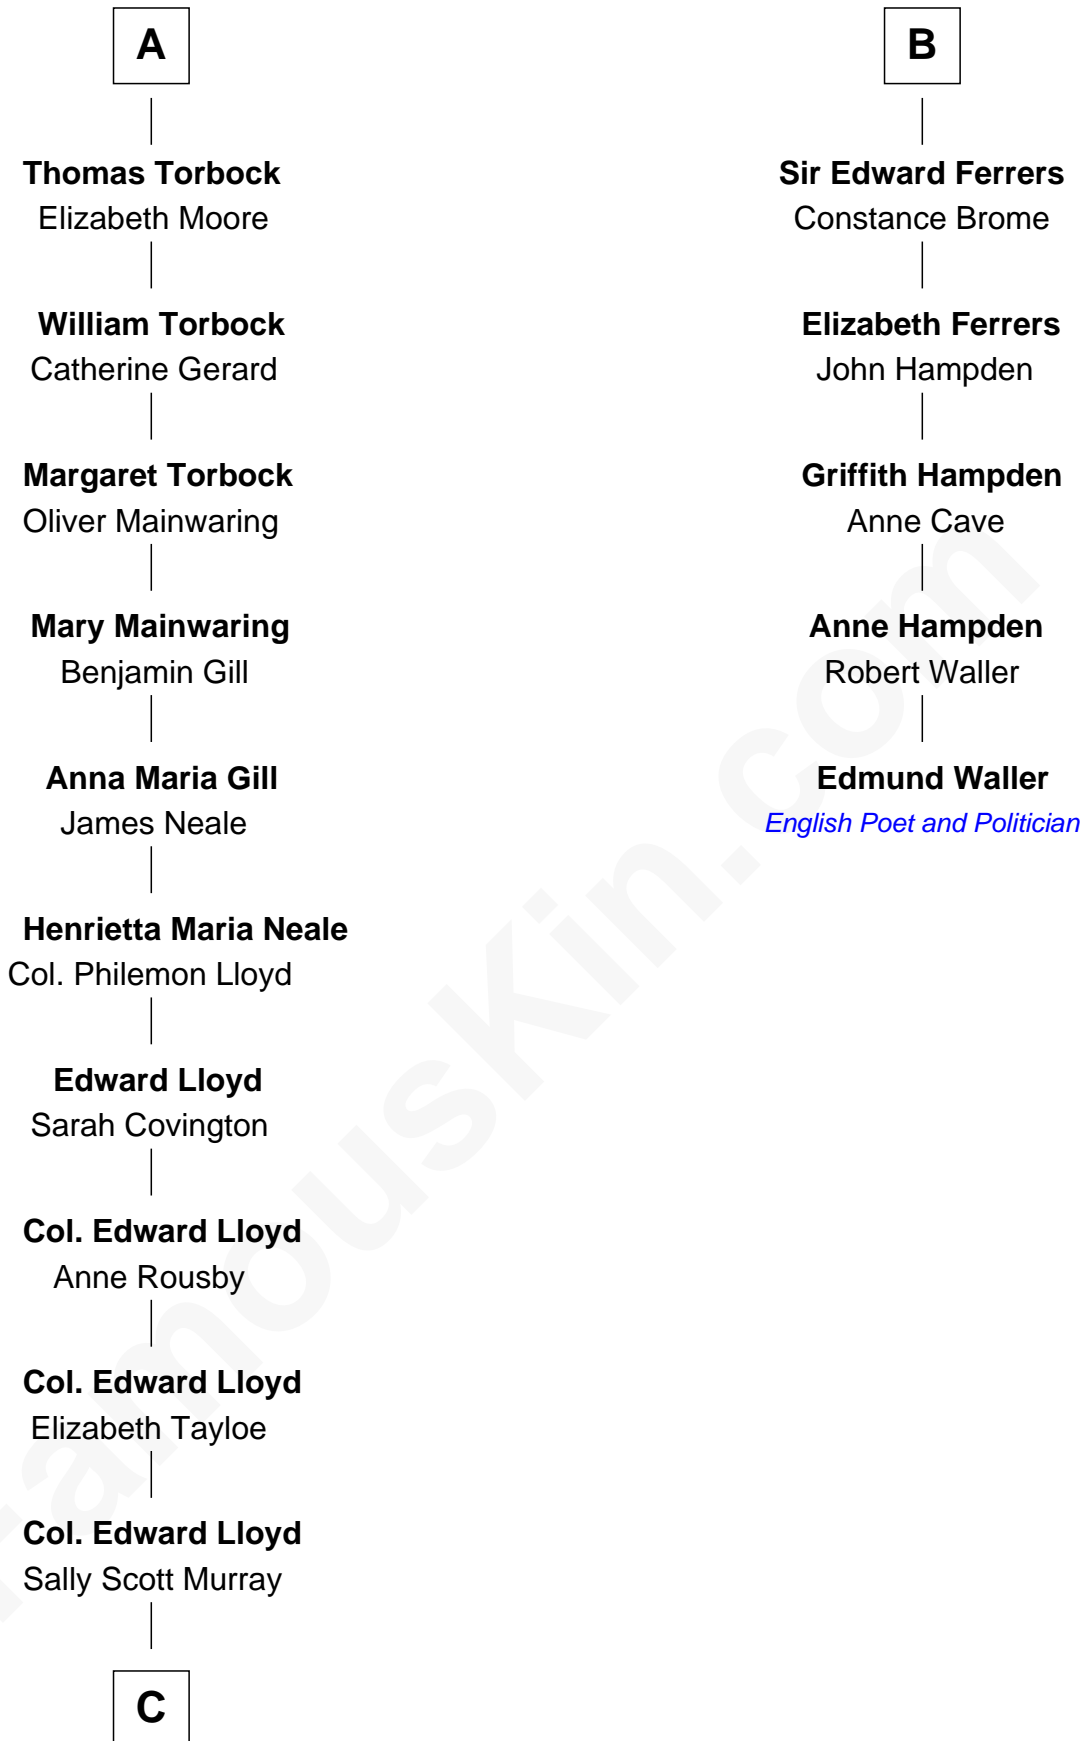

### Henry Lloyd

40th Governor of Maryland

11th cousin 7 times removed of

**Edmund Waller**

English Poet and Politician

**Thomas de Clare**  
Juliana FitzMaurice

**Margaret de Clare**  
Bartholomew de Badlesmere

**Elizabeth de Badlesmere**  
Sir William de Bohun

**Elizabeth de Bohun**  
Sir Richard Fitzalan

**Elizabeth Fitzalan**  
Sir Robert Goushill

**Joan Goushill**  
Sir Thomas Stanley

**Sir John Stanley**  
Elizabeth Weever

**Margery Stanley**  
Sir William Torbock

**A**

**Margaret de Clare**  
Bartholomew de Badlesmere

**Margery de Badlesmere**  
Sir William de Ros

**Maud de Roos**  
John de Welles

**Margery de Welles**  
Stephen le Scrope

**Maude le Scrope**  
Sir Baldwin Freville

**Elizabeth Freville**  
Sir Thomas Ferrers

**Sir Henry Ferrers**  
Margaret Heckstall

**B**

**C**

—  
**Daniel Lloyd**  
Catherine Henry

—  
**Henry Lloyd**  
*40th Governor of Maryland*