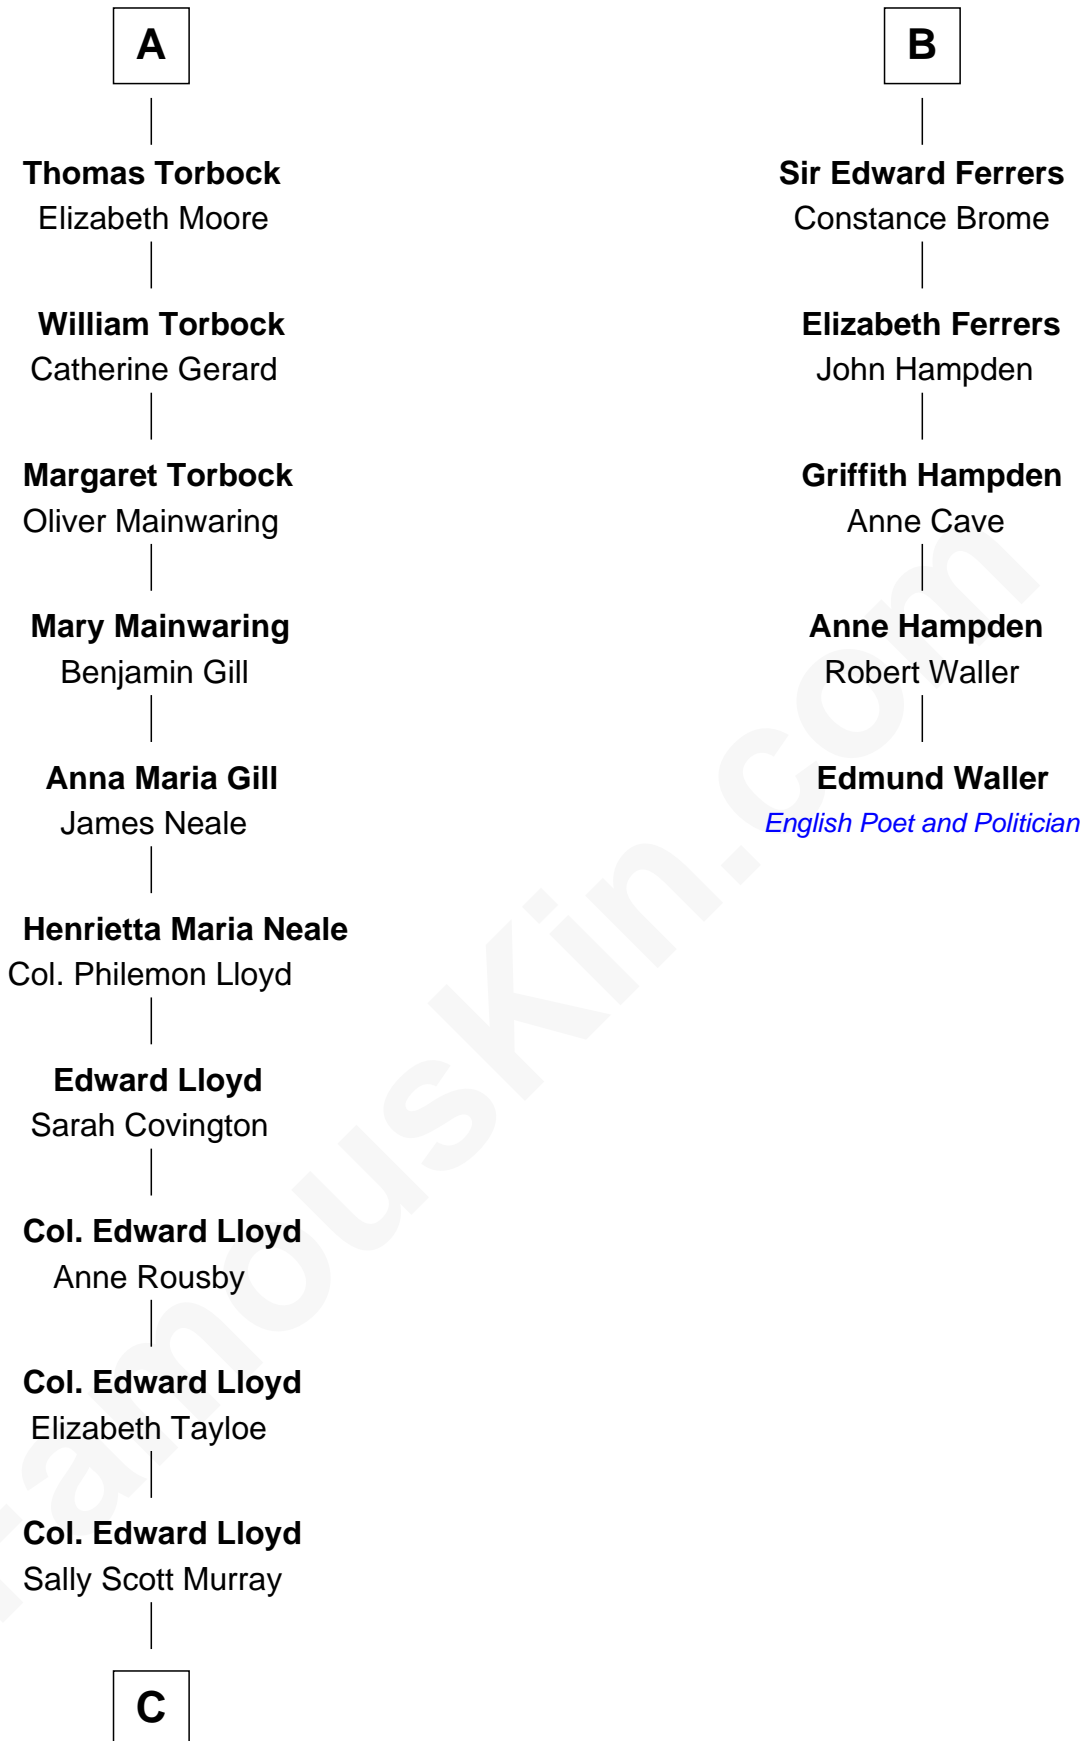

FamousKin.com

Relationship Chart of

Henry Lloyd

40th Governor of Maryland

11th cousin 7 times removed of

Edmund Waller

English Poet and Politician

Gunselm de Badlesmere

Margaret de Clare

Margery de Badlesmere

Sir William de Ros

Maud de Roos

John de Welles

Margery de Welles

Stephen le Scrope

Maude le Scrope

Sir Baldwin Freville

Elizabeth Freville

Sir Thomas Ferrers

Sir Henry Ferrers

Margaret Heckstall

B

C

—
Daniel Lloyd
Catherine Henry