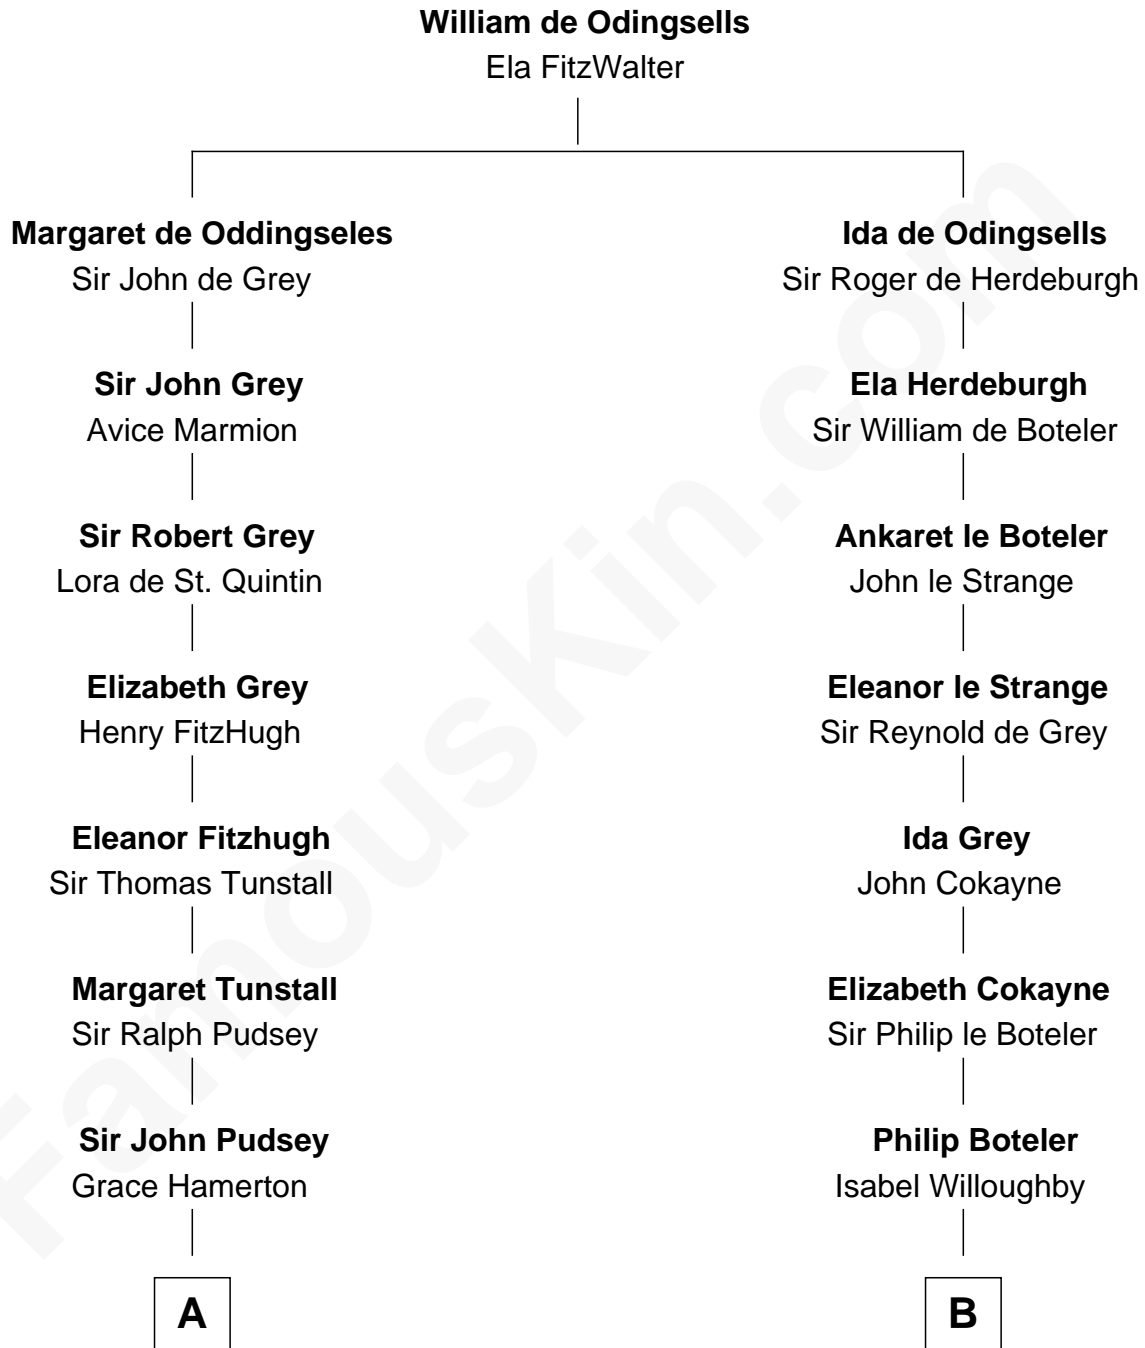

## Relationship Chart of

### Henry Lloyd

40th Governor of Maryland

13th cousin 8 times removed of

**Edmund Waller**

English Poet and Politician

**C**

—  
**John Tayloe**  
Rebecca Plater

—  
**Elizabeth Tayloe**  
Col. Edward Lloyd