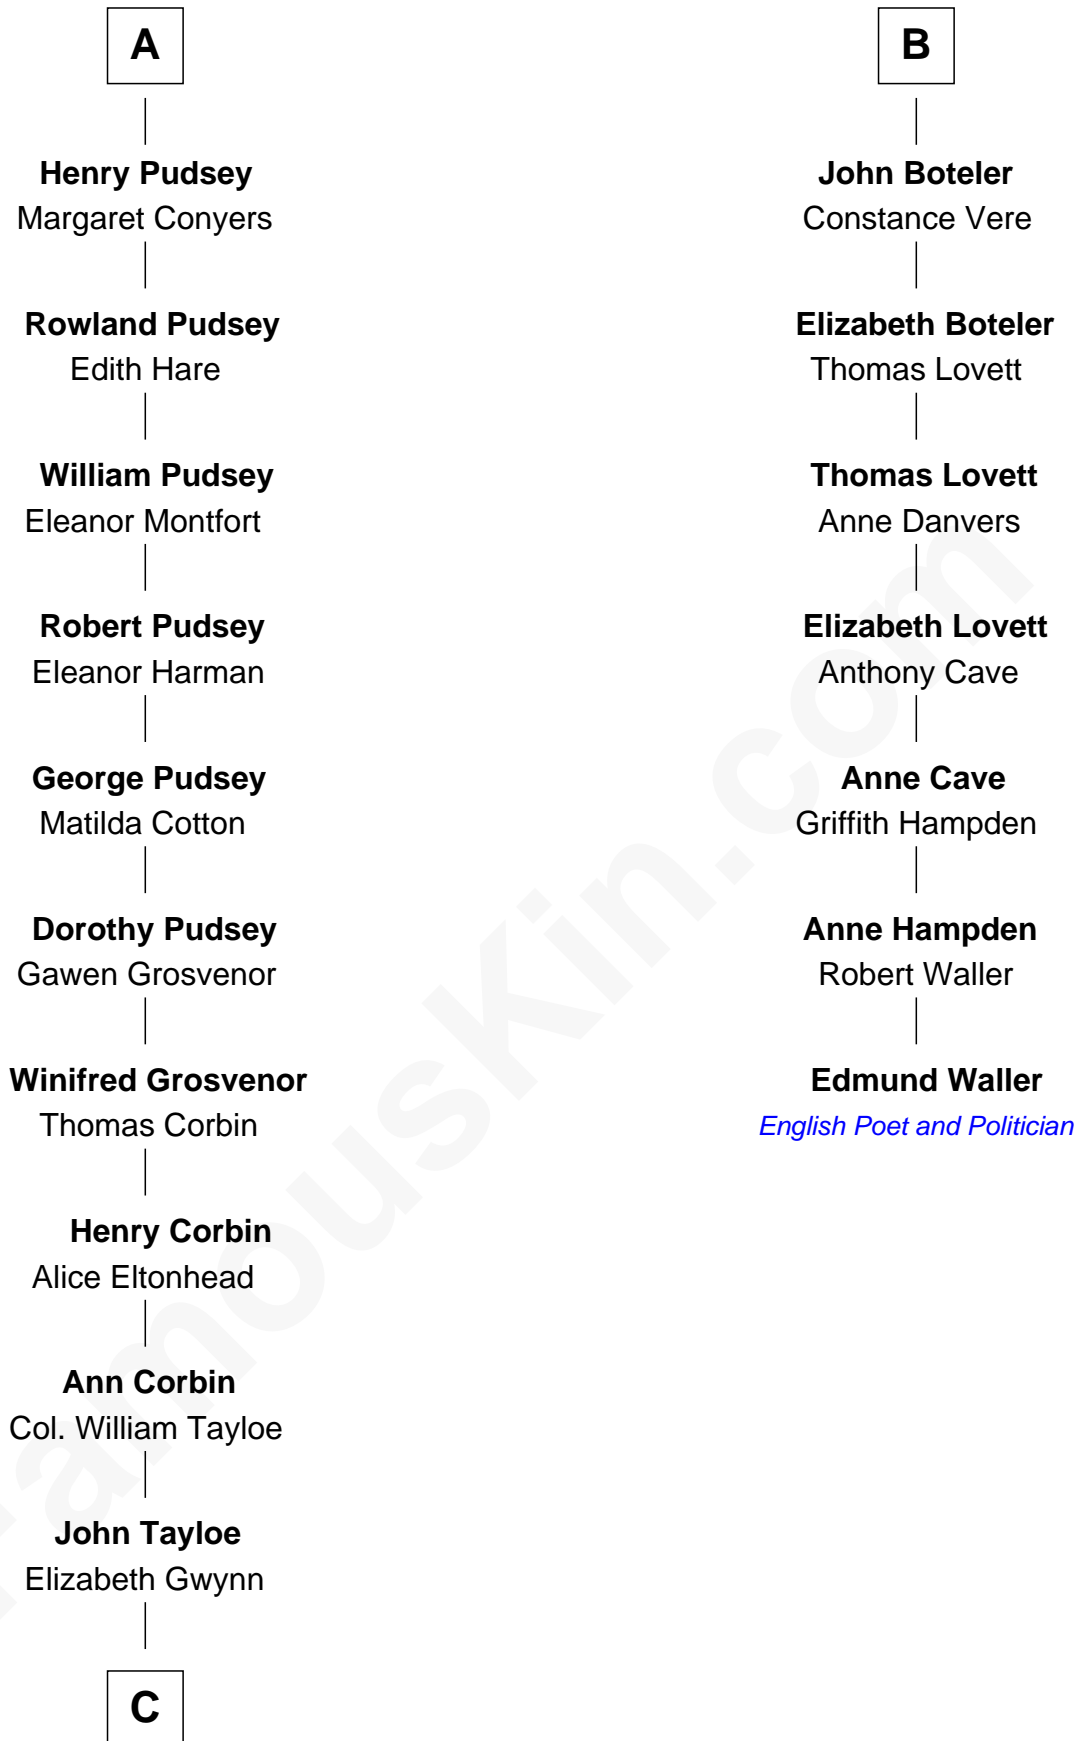

## Relationship Chart of

### Henry Lloyd

40th Governor of Maryland

13th cousin 8 times removed of

**Edmund Waller**

English Poet and Politician

**C**

—  
**John Tayloe**  
Rebecca Plater

—  
**Elizabeth Tayloe**  
Col. Edward Lloyd

—  
**Col. Edward Lloyd**  
Sally Scott Murray

—  
**Daniel Lloyd**  
Catherine Henry

—  
**Henry Lloyd**  
*40th Governor of Maryland*

FamousKin.com