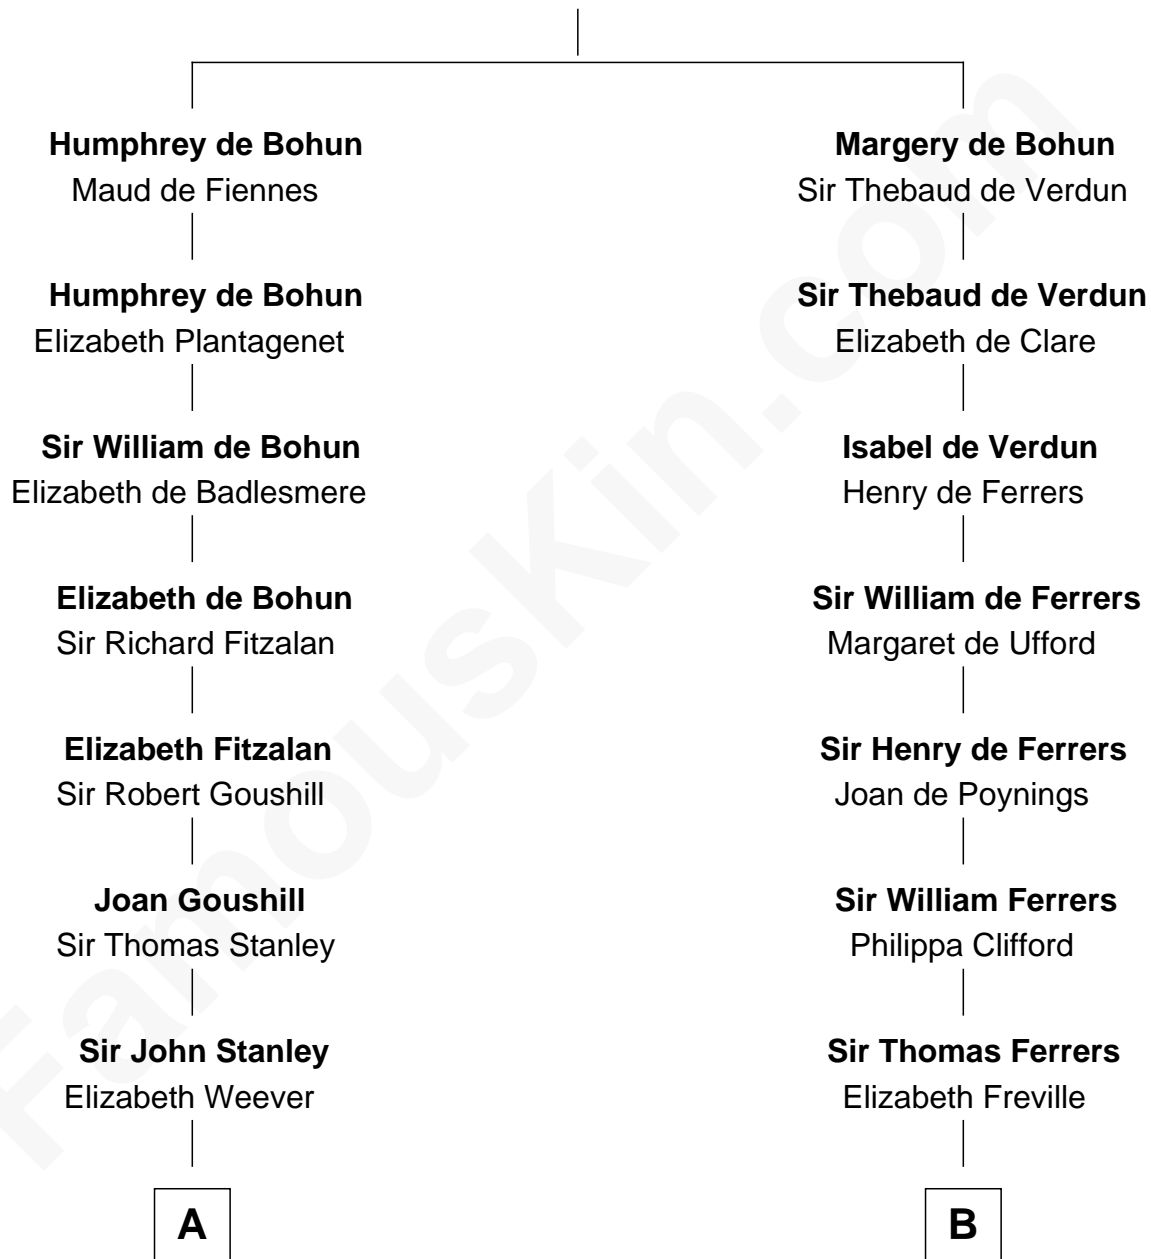

## Relationship Chart of

### Henry Lloyd

40th Governor of Maryland

12th cousin 7 times removed of

**Edmund Waller**

English Poet and Politician

**Sir Humphrey de Bohun**

Eleanor de Braiose

**C**

—  
**Col. Edward Lloyd**  
Sally Scott Murray

—  
**Daniel Lloyd**  
Catherine Henry

—  
**Henry Lloyd**  
*40th Governor of Maryland*

FamousKin.com