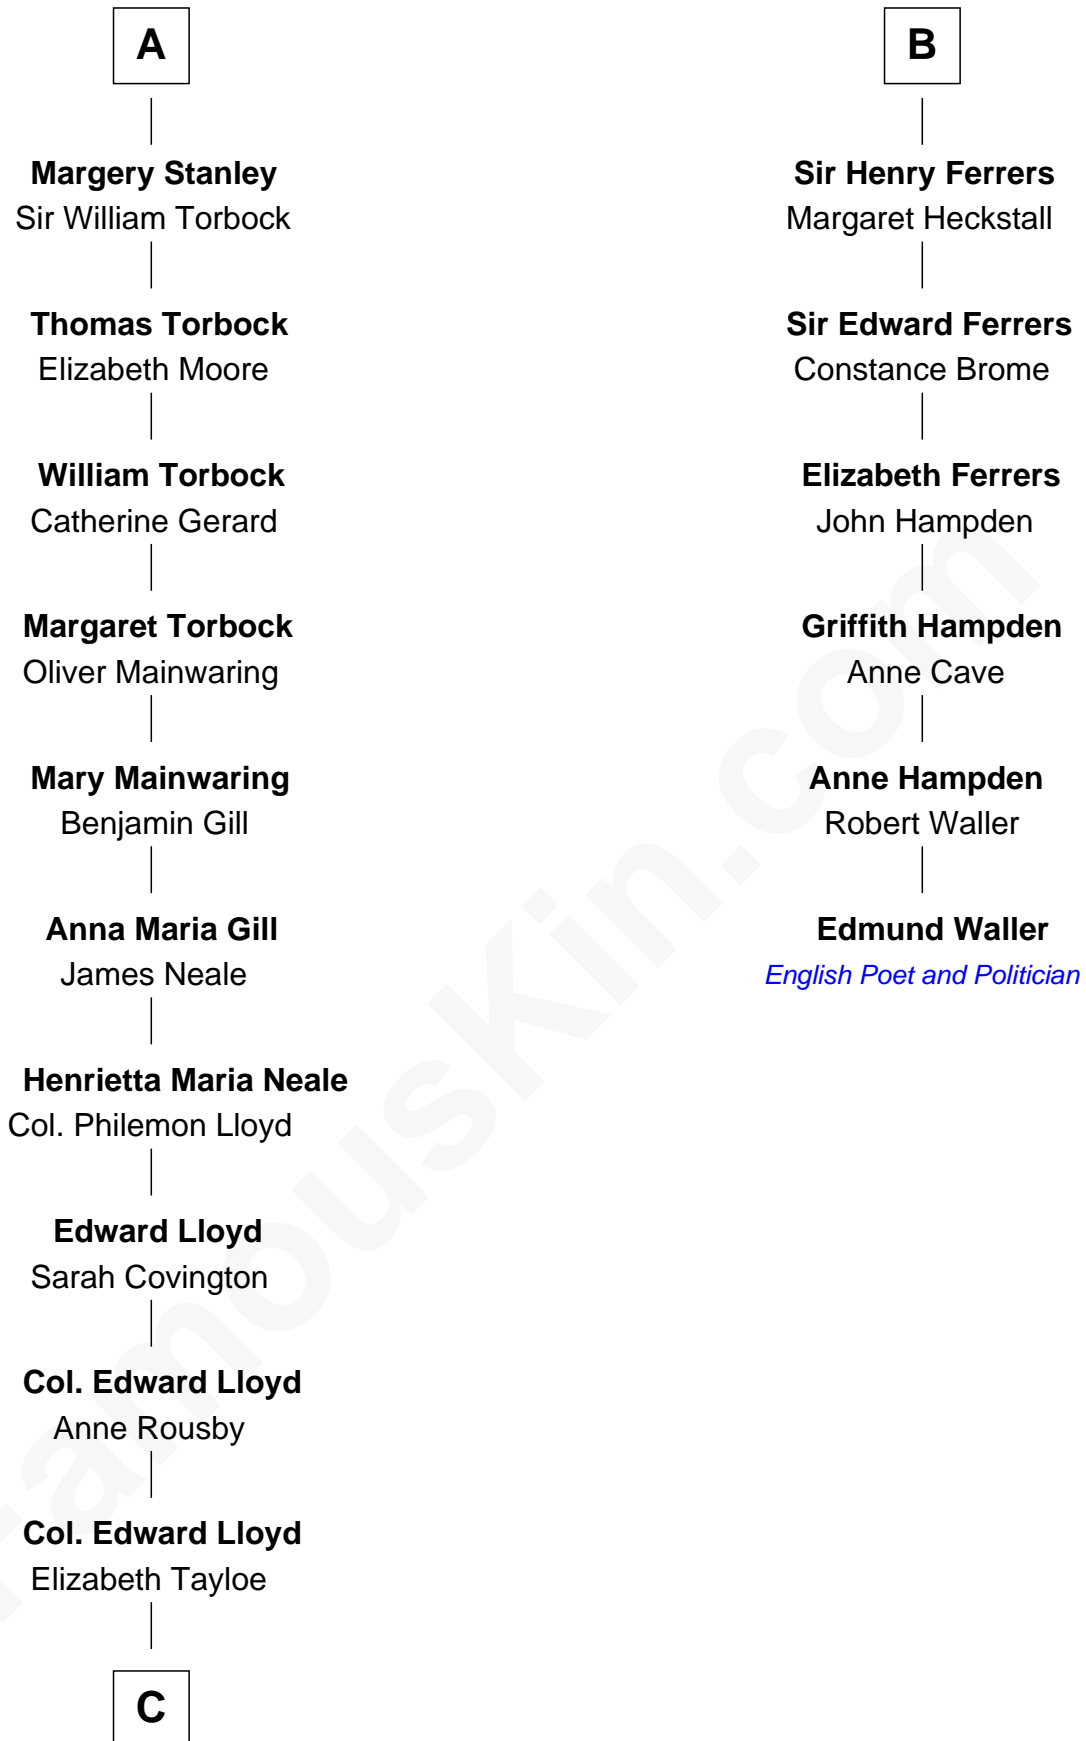

## Relationship Chart of

### Henry Lloyd

40th Governor of Maryland

12th cousin 7 times removed of

**Edmund Waller**

English Poet and Politician

**Sir Humphrey de Bohun**

Eleanor de Braiose

**C**

—  
**Col. Edward Lloyd**  
Sally Scott Murray

—  
**Daniel Lloyd**  
Catherine Henry

—  
**Henry Lloyd**  
*40th Governor of Maryland*

FamousKin.com