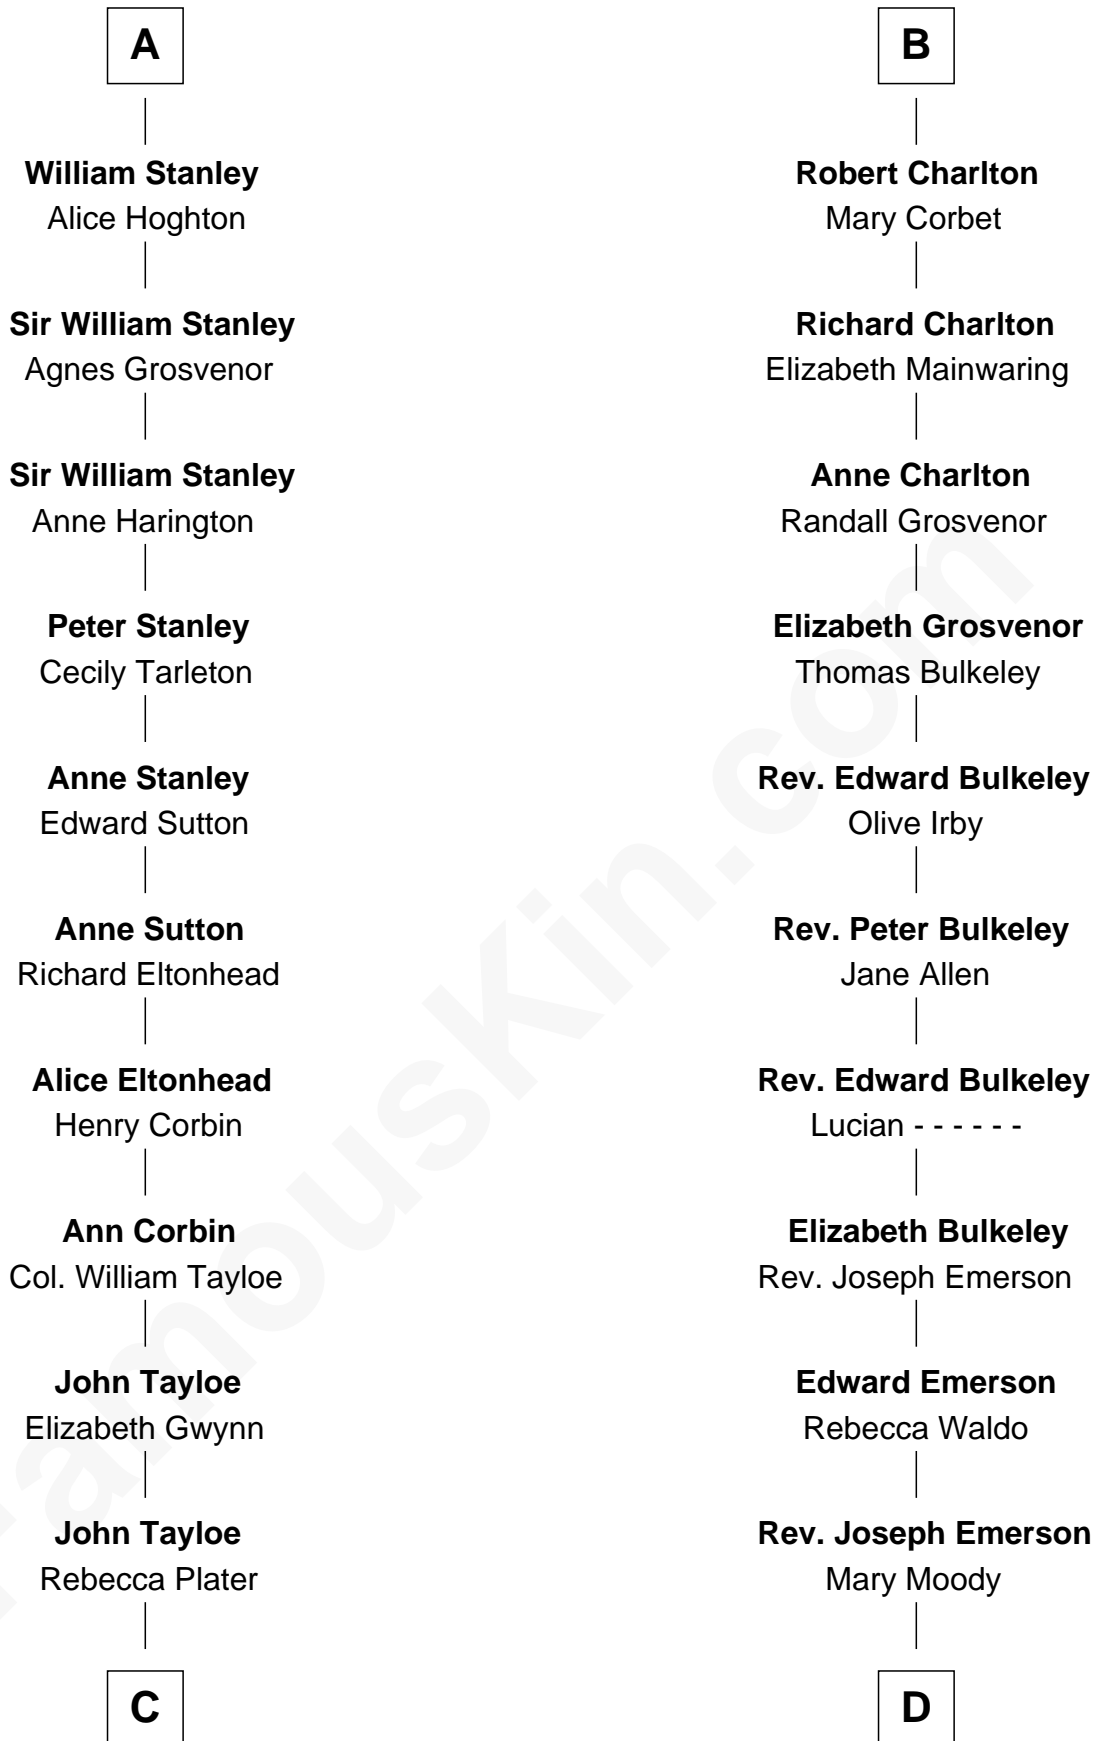

FamousKin.com

Relationship Chart of

Henry Lloyd

40th Governor of Maryland

19th cousin 1 time removed of

Ralph Waldo Emerson

American Poet

Stephen Longespee
Emmeline de Ridelisford

C

Elizabeth Tayloe
Col. Edward Lloyd

Col. Edward Lloyd
Sally Scott Murray

Daniel Lloyd
Catherine Henry

Henry Lloyd
40th Governor of Maryland

D

Rev. William Emerson
Phebe Bliss

Rev. William Emerson
Ruth Haskins