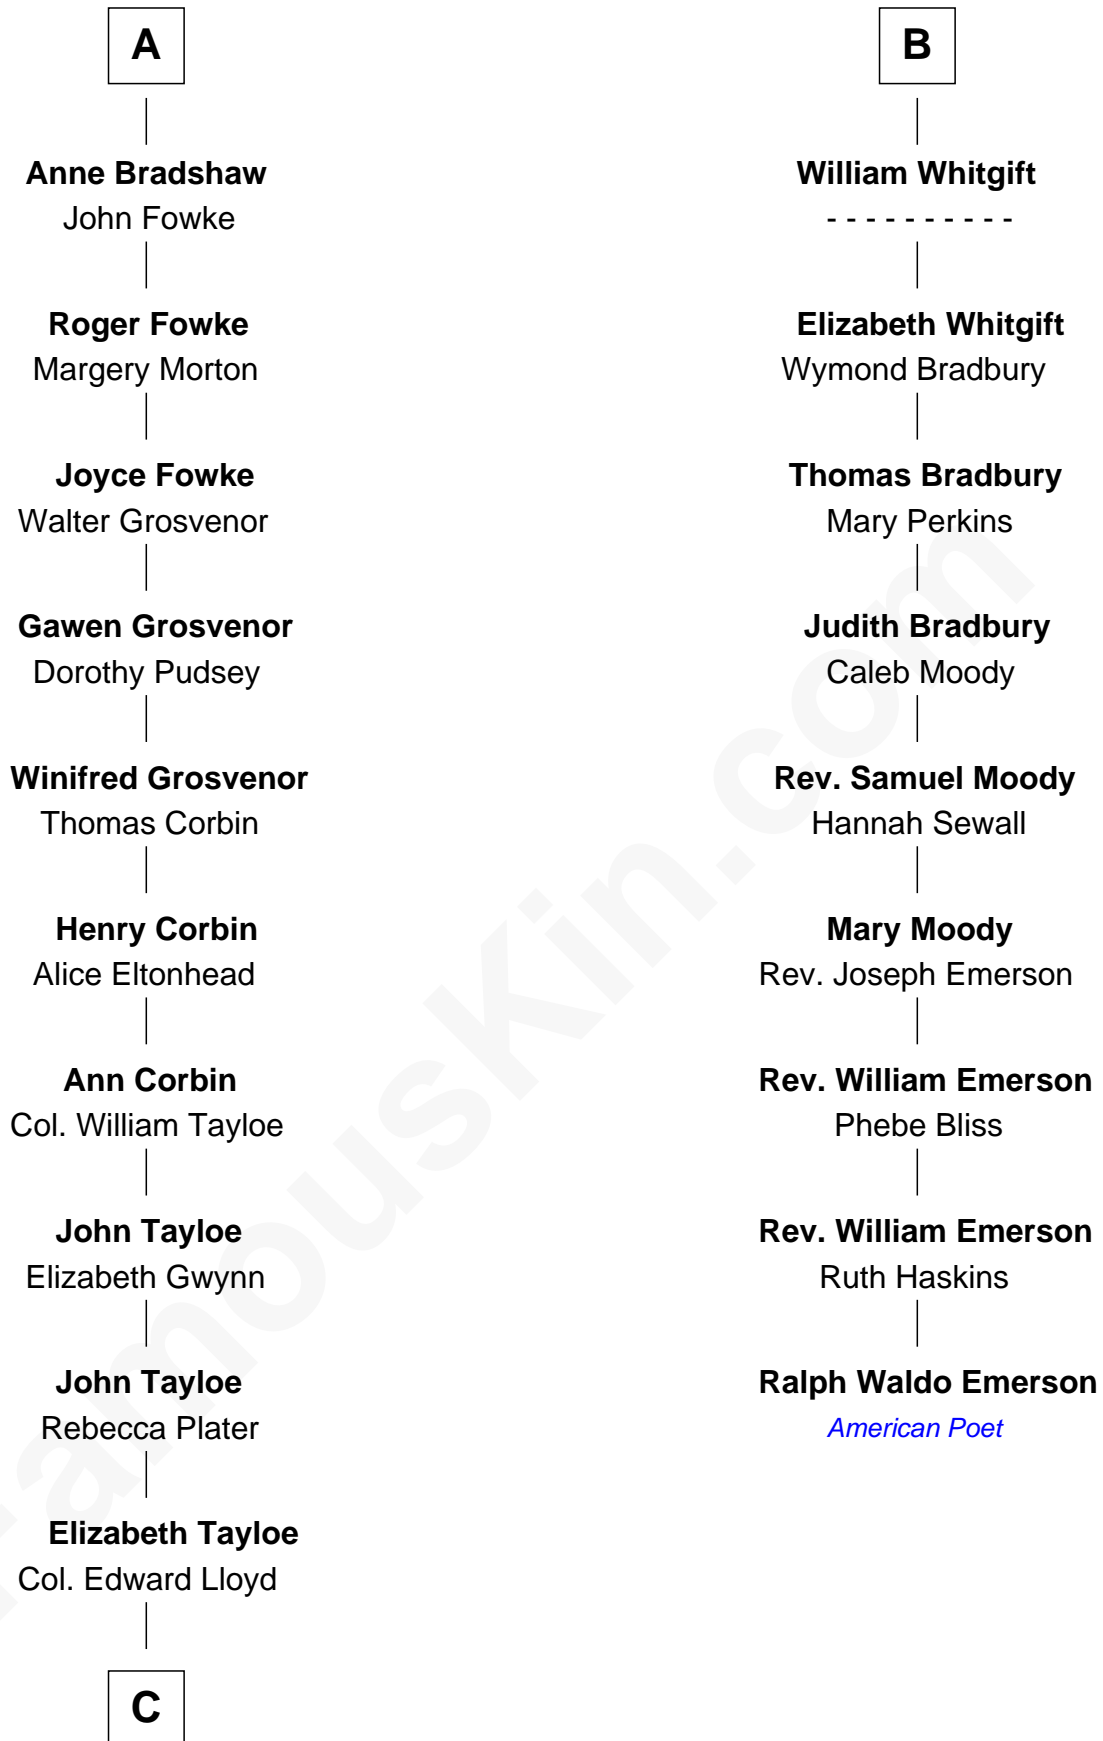

FamousKin.com

Relationship Chart of

Henry Lloyd

40th Governor of Maryland

15th cousin 4 times removed of

Ralph Waldo Emerson

American Poet

John de Welles

Maud de Roos

Margery de Welles

Stephen le Scrope

Maude le Scrope

Sir Baldwin Freville

Joyce Freville

Sir Roger Aston

Sir Robert Aston

Isabel Brereton

John Aston

Elizabeth Delves

Margaret Aston

John Kinnersley

Isabel Kinnersley

John Bradshaw

A

Jane Dymoke

John Fulnetby

Katherine Fulnetby

William Dynwell

Anne Dynwell

Henry Whitgift

B

C