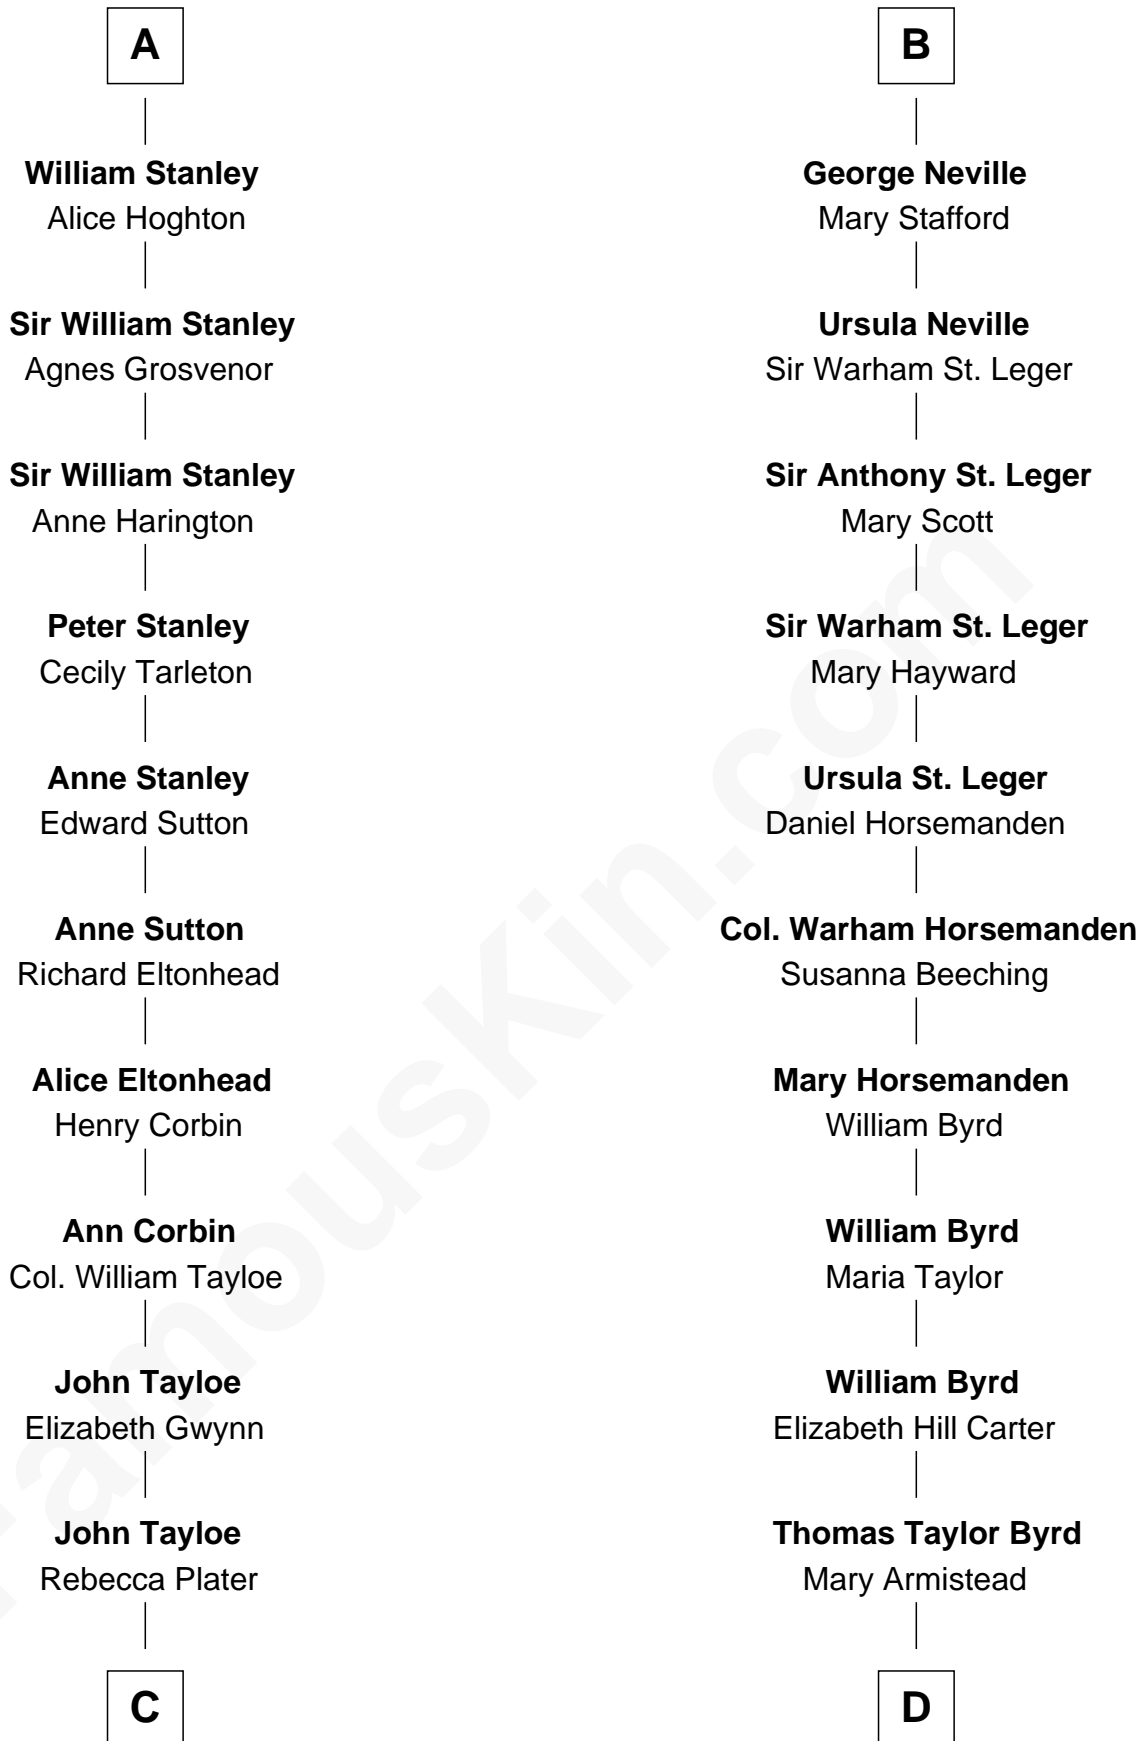

FamousKin.com Relationship Chart of

Henry Lloyd

40th Governor of Maryland

20th cousin of

Admiral Richard Byrd

Polar Explorer

Alan la Zouche

Ellen de Quincy

Sir Robert de Swinnerton

Elizabeth de Beke

Maud de Swinnerton

Sir John Savage

Mary Savage

William Stanley

A

Margery la Zouche

Joan Beaufort

Sir Edward Neville

Elizabeth de Beauchamp

Sir George Neville

Margaret Fenne

B

C

Elizabeth Tayloe
Col. Edward Lloyd