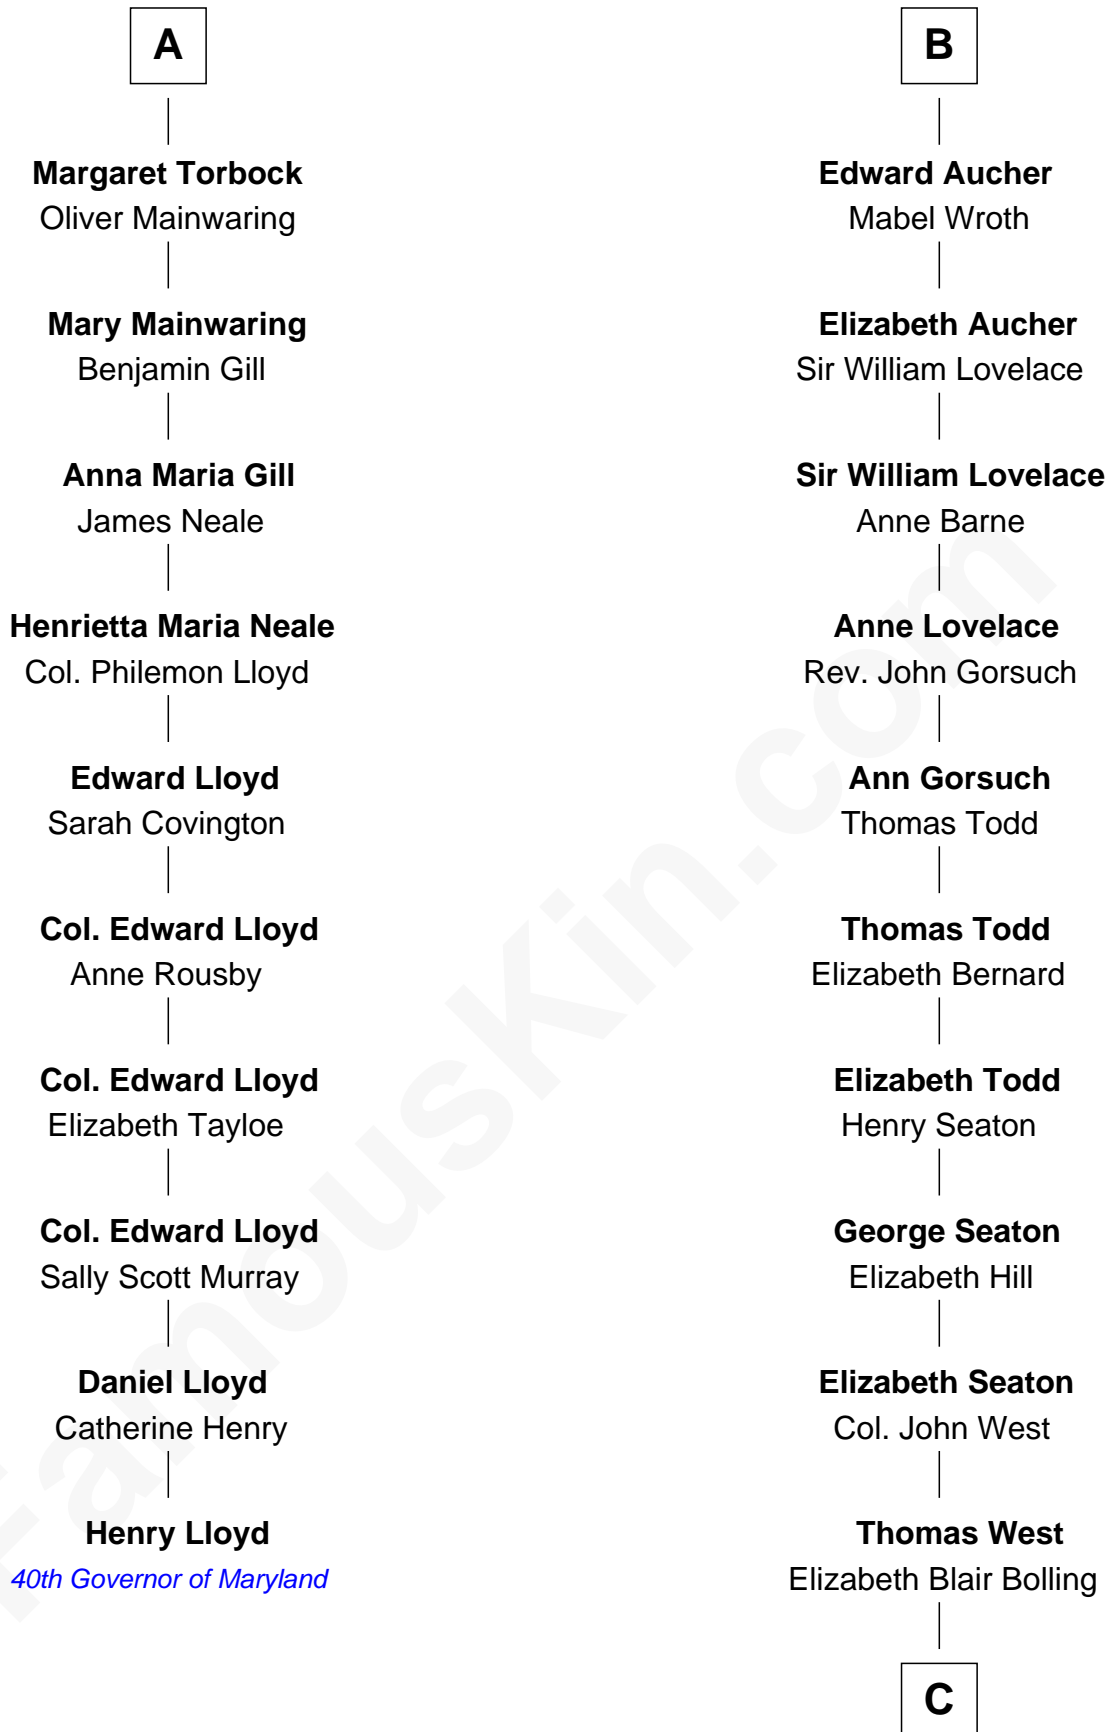

FamousKin.com

Relationship Chart of

Henry Lloyd

40th Governor of Maryland

16th cousin 5 times removed of

Admiral Richard Byrd
Polar Explorer

C

Eliza Bolling West
Dr. Joel Walker Flood

Col. Henry De La Warr Flood
Mary Elizabeth Trent

Joel Walker Flood
Ella Faulkner

Eleanor Bolling Flood
Richard Evelyn Byrd

Admiral Richard Byrd
Polar Explorer

FamousKin.com