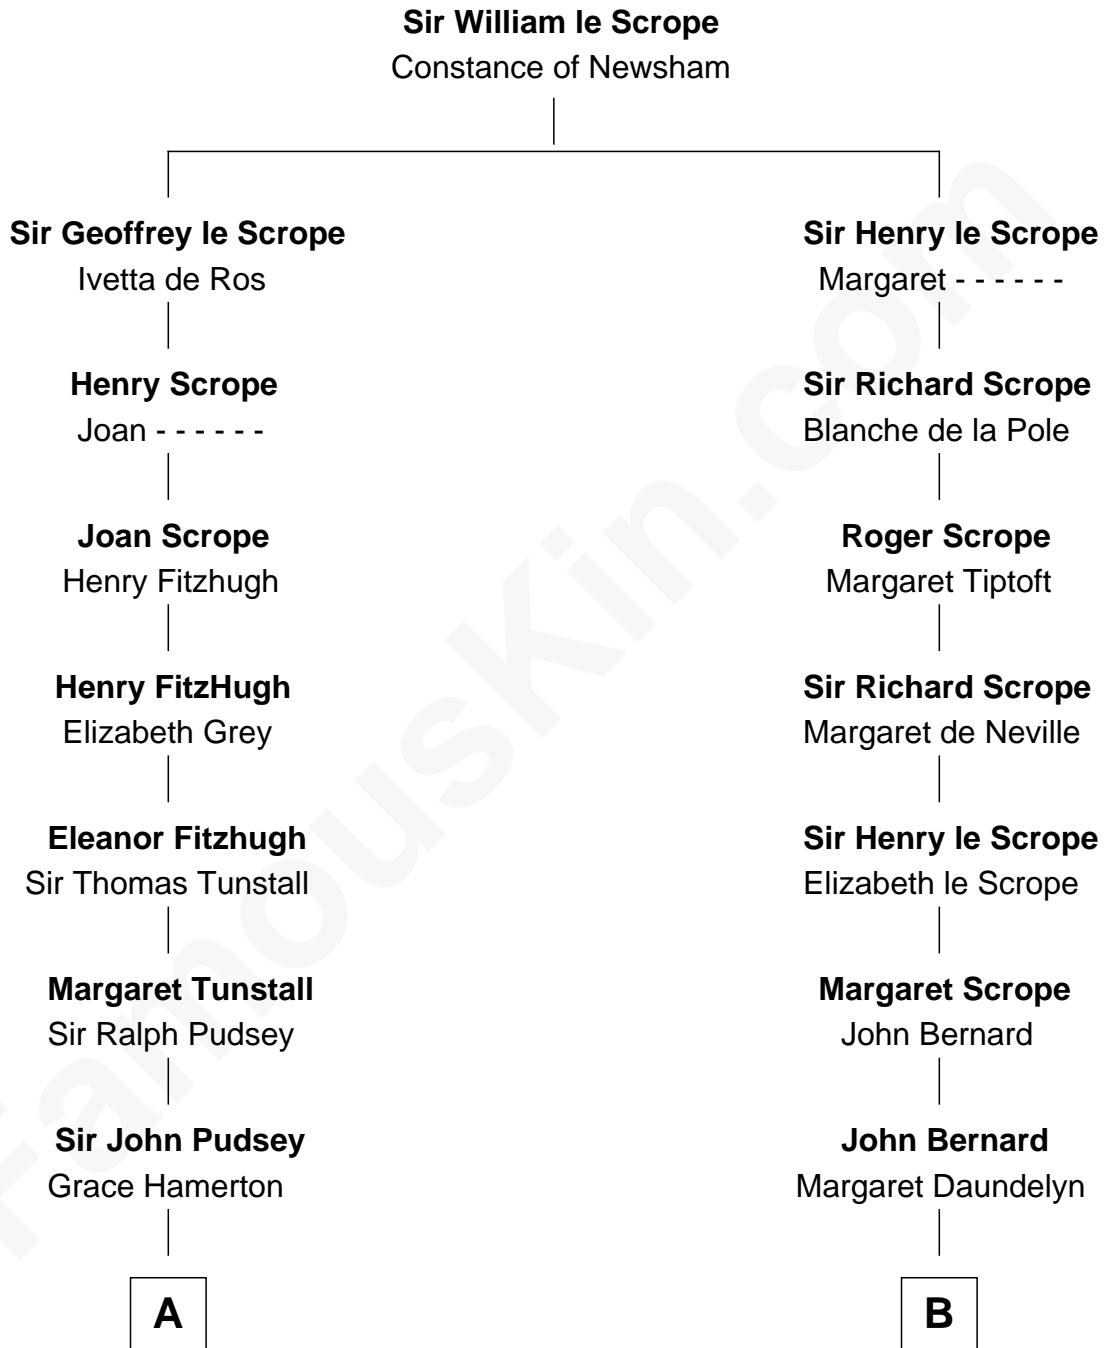

FamousKin.com

Relationship Chart of

Henry Lloyd

40th Governor of Maryland

18th cousin 3 times removed of

Admiral Richard Byrd
Polar Explorer

C

John Tayloe
Rebecca Plater

Elizabeth Tayloe
Col. Edward Lloyd

Col. Edward Lloyd
Sally Scott Murray

Daniel Lloyd
Catherine Henry

Henry Lloyd
40th Governor of Maryland

D

Richard Evelyn Byrd
Eleanor Bolling Flood

Admiral Richard Byrd
Polar Explorer