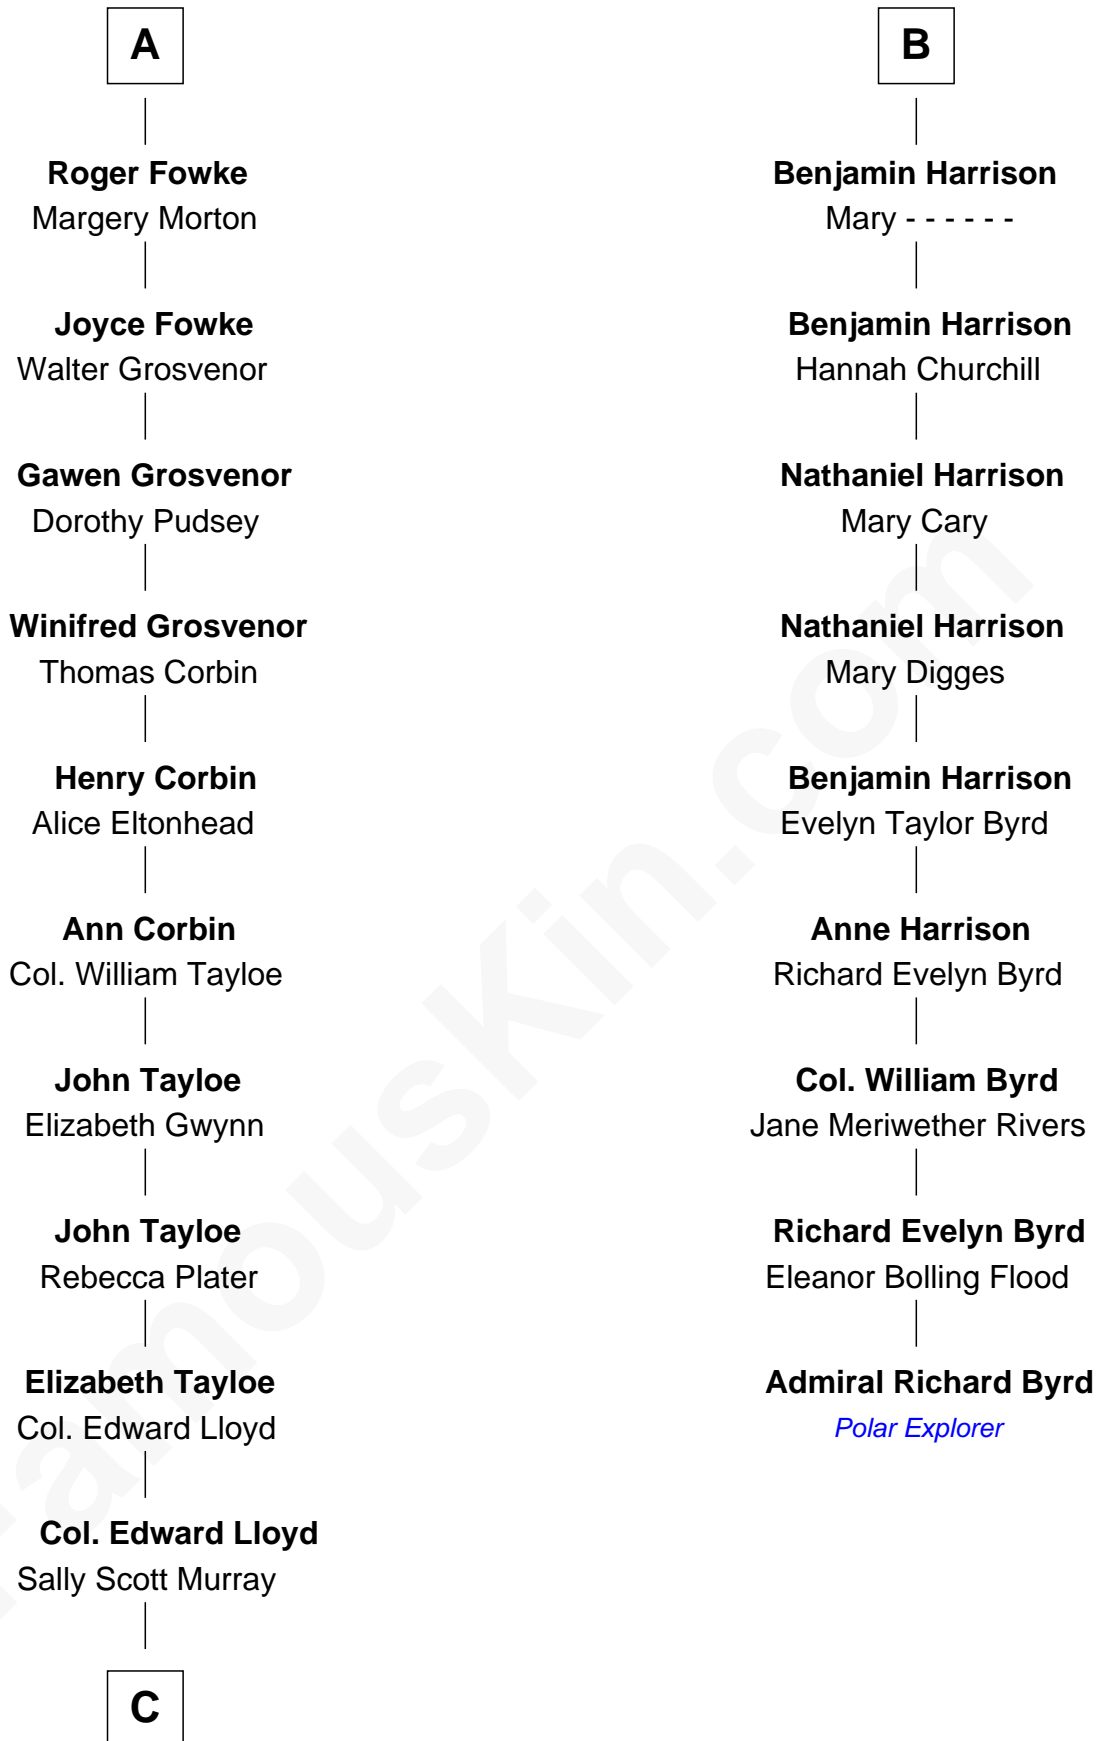

FamousKin.com

Relationship Chart of

Henry Lloyd

40th Governor of Maryland

15th cousin 3 times removed of

Admiral Richard Byrd
Polar Explorer

Stephen le Scrope
Margery de Welles

Maude le Scrope
Sir Baldwin Freville

Joyce Freville
Sir Roger Aston

Sir Robert Aston
Isabel Brereton

John Aston
Elizabeth Delves

Margaret Aston
John Kinnersley

Isabel Kinnersley
John Bradshaw

Anne Bradshaw
John Fowke

A

John le Scrope
Elizabeth Chaworth

Elizabeth le Scrope
Sir Henry le Scrope

Margaret Scrope
John Bernard

John Bernard
Margaret Daundelyn

John Bernard
Cecily Muscote

Francis Bernard
Alice Hazlewood

Elizabeth Bernard
Thomas Harrison

Probable

B

C

—
Daniel Lloyd
Catherine Henry

—
Henry Lloyd
40th Governor of Maryland

FamousKin.com