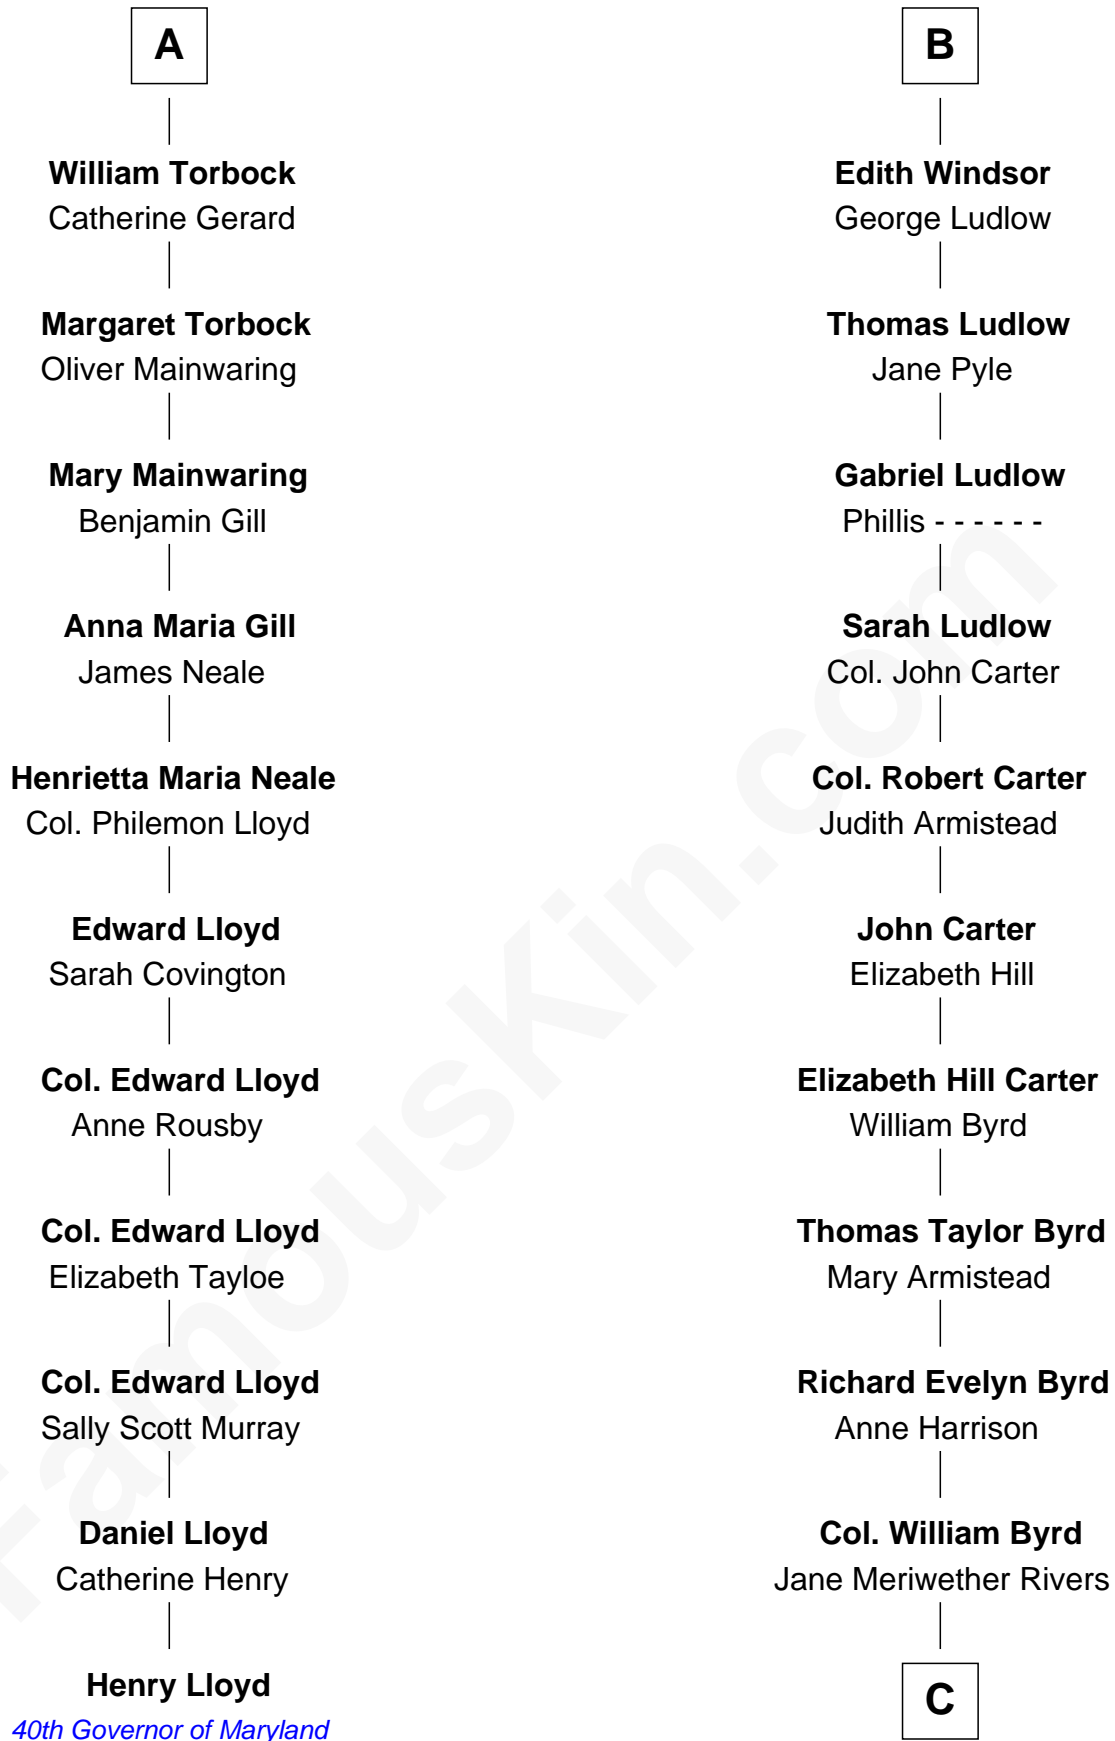

FamousKin.com

Relationship Chart of

Henry Lloyd

40th Governor of Maryland

17th cousin 1 time removed of

Admiral Richard Byrd
Polar Explorer

Humphrey de Bohun
Elizabeth Plantagenet

Sir William de Bohun
Elizabeth de Badlesmere

Margaret de Bohun
Sir Hugh de Courtnay

Elizabeth de Bohun
Sir Richard Fitzalan

Elizabeth de Courtnay
Sir Andrew Luttrell

Elizabeth Fitzalan
Sir Robert Goushill

Sir Hugh Luttrell
Catherine de Beaumont

Joan Goushill
Sir Thomas Stanley

Elizabeth Luttrell
John Stratton

Sir John Stanley
Elizabeth Weever

Elizabeth Stratton
John Andrews

Margery Stanley
Sir William Torbock

Elizabeth Andrews
Sir Thomas de Windsor

Thomas Torbock
Elizabeth Moore

Sir Andrews de Windsor
Elizabeth Blount

A

B

C

Richard Evelyn Byrd
Eleanor Bolling Flood

Admiral Richard Byrd
Polar Explorer

FamousKin.com