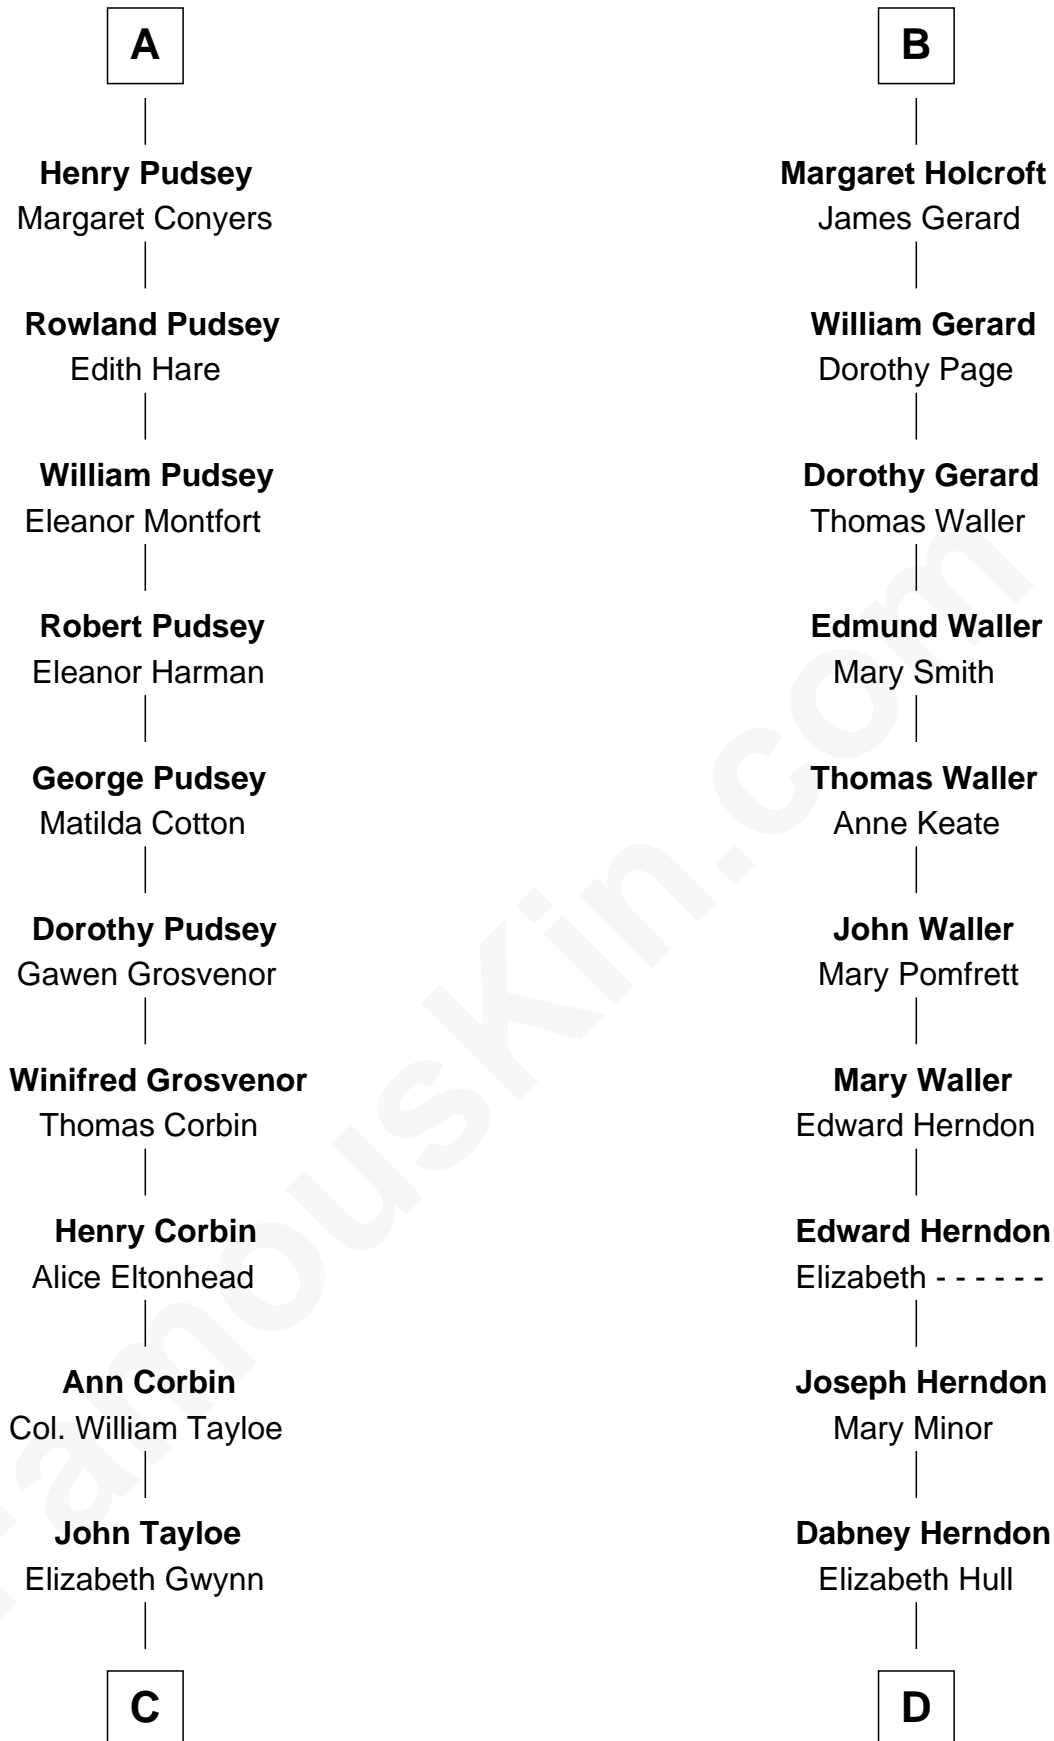

FamousKin.com

Relationship Chart of

Henry Lloyd

40th Governor of Maryland

18th cousin 3 times removed of

Ellen (Herndon) Arthur

Wife of President Chester A. Arthur

C

John Tayloe
Rebecca Plater

Elizabeth Tayloe
Col. Edward Lloyd

Col. Edward Lloyd
Sally Scott Murray

Daniel Lloyd
Catherine Henry

Henry Lloyd
40th Governor of Maryland

D

Capt. William Lewis Herndon
Frances Elizabeth Hansborough