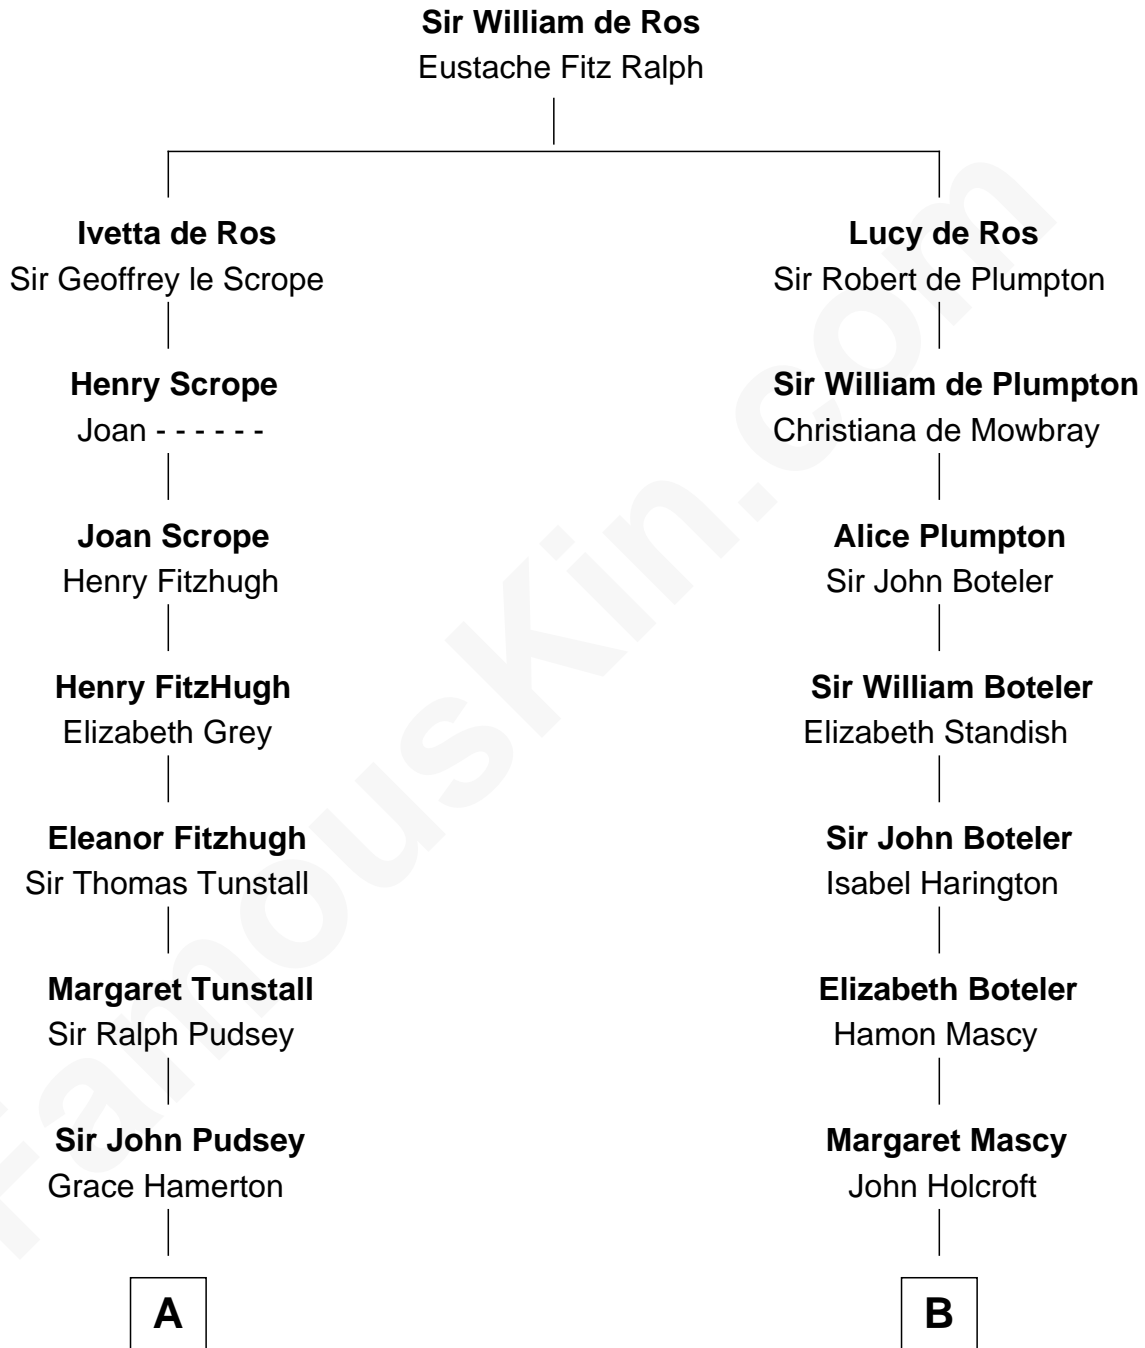

FamousKin.com

Relationship Chart of

Henry Lloyd

40th Governor of Maryland

18th cousin 3 times removed of

Ellen (Herndon) Arthur

Wife of President Chester A. Arthur

C

John Tayloe
Rebecca Plater

Elizabeth Tayloe
Col. Edward Lloyd

Col. Edward Lloyd
Sally Scott Murray

Daniel Lloyd
Catherine Henry

Henry Lloyd
40th Governor of Maryland

D

Capt. William Lewis Herndon
Frances Elizabeth Hansborough