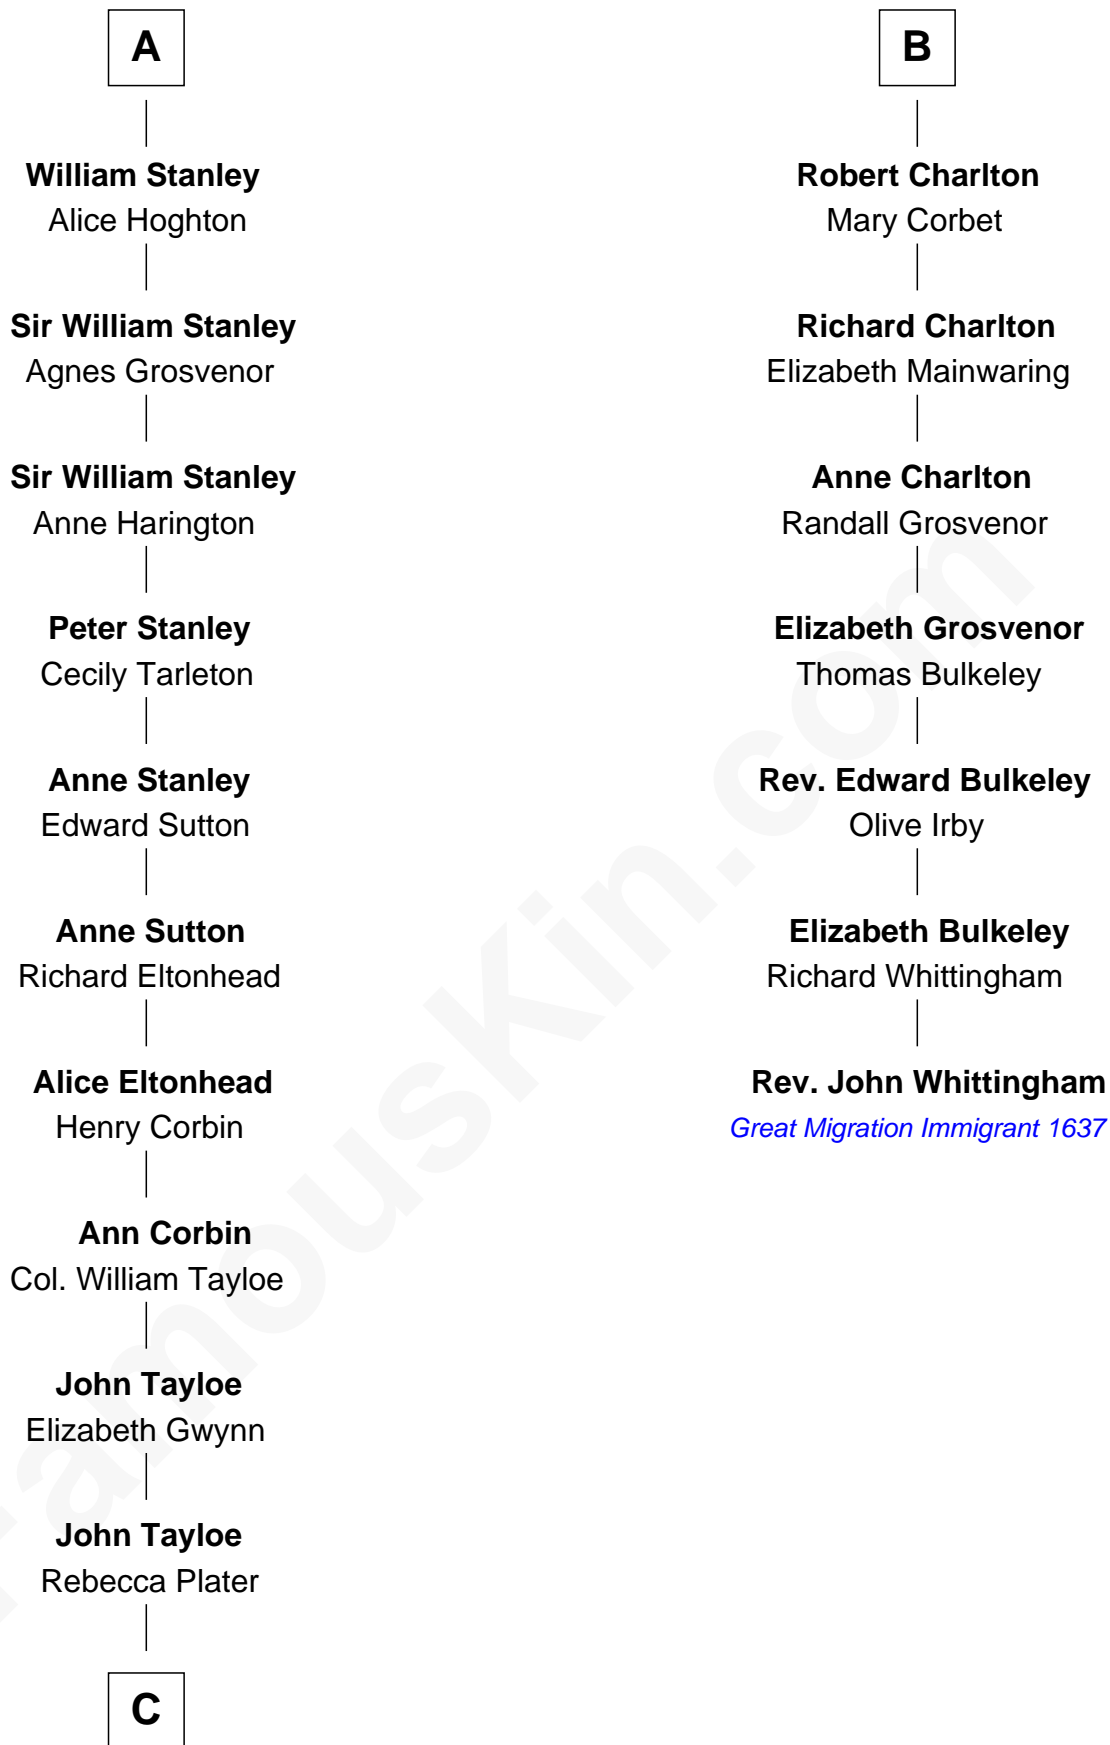

## Relationship Chart of

### Henry Lloyd

40th Governor of Maryland

13th cousin 7 times removed of

**Rev. John Whittingham**

(c1616 - 1639) Great Migration Immigrant 1637

**C**

**Elizabeth Tayloe**  
Col. Edward Lloyd

**Col. Edward Lloyd**  
Sally Scott Murray

**Daniel Lloyd**  
Catherine Henry

**Henry Lloyd**  
*40th Governor of Maryland*