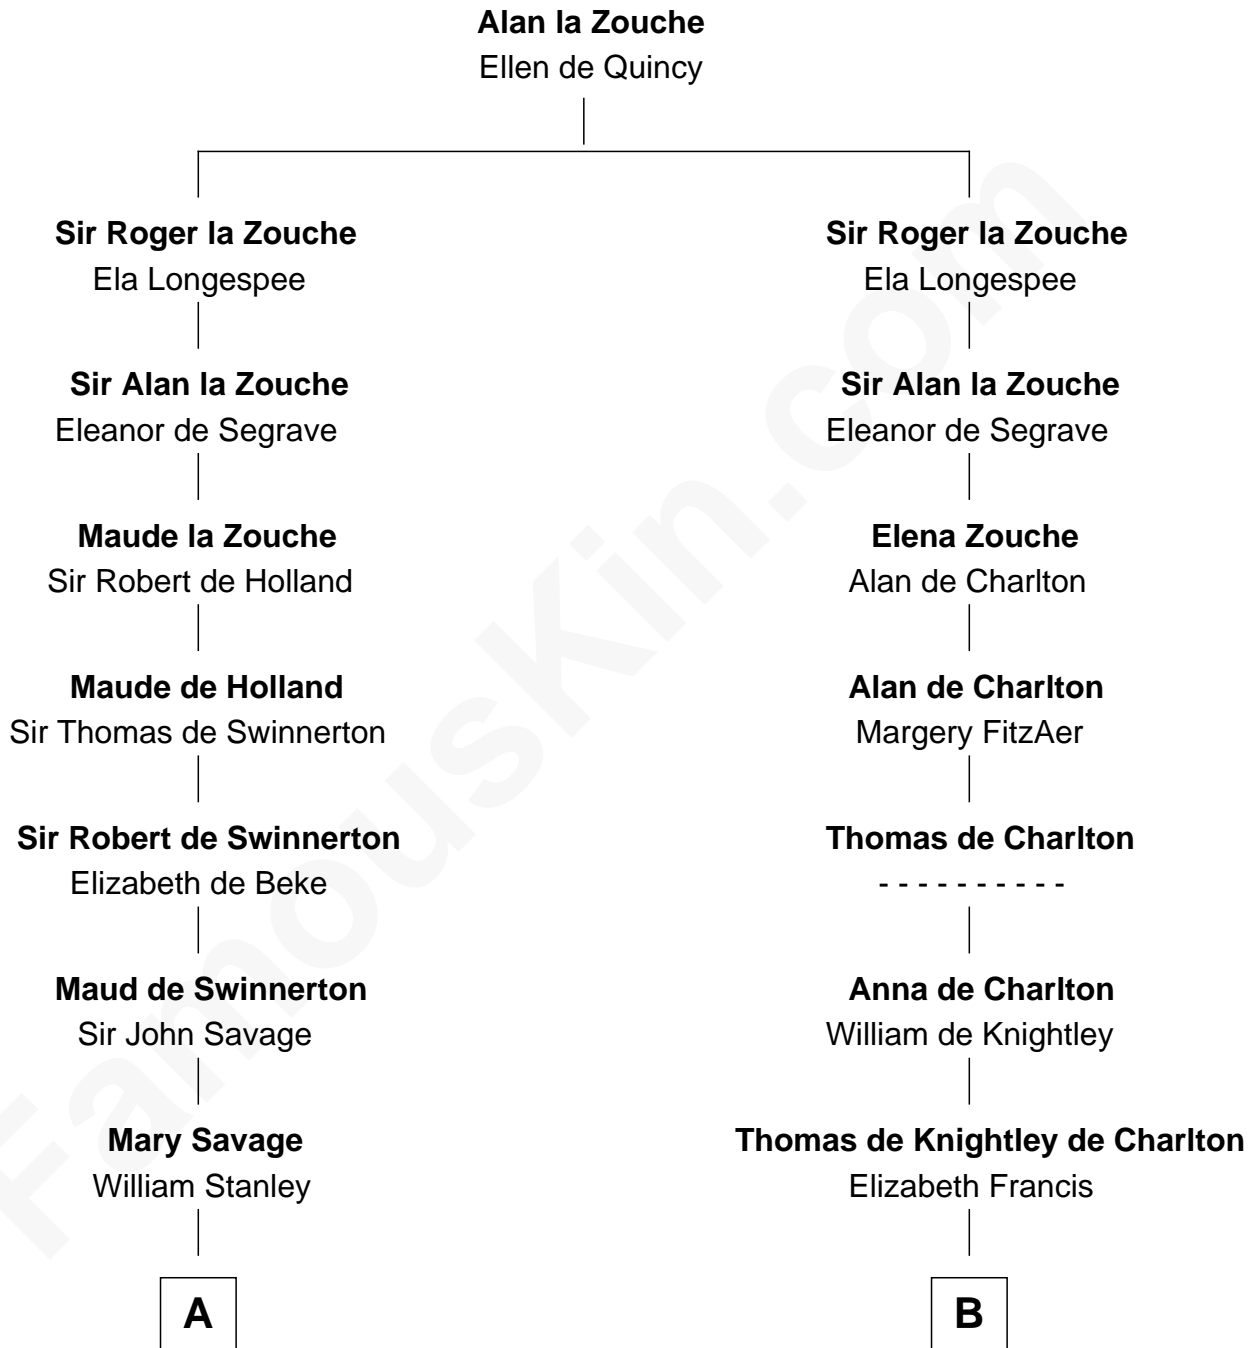

## Relationship Chart of

### Henry Lloyd

40th Governor of Maryland

13th cousin 7 times removed of

**Rev. John Whittingham**

(c1616 - 1639) Great Migration Immigrant 1637

**C**

**Elizabeth Tayloe**  
Col. Edward Lloyd

**Col. Edward Lloyd**  
Sally Scott Murray

**Daniel Lloyd**  
Catherine Henry

**Henry Lloyd**  
*40th Governor of Maryland*