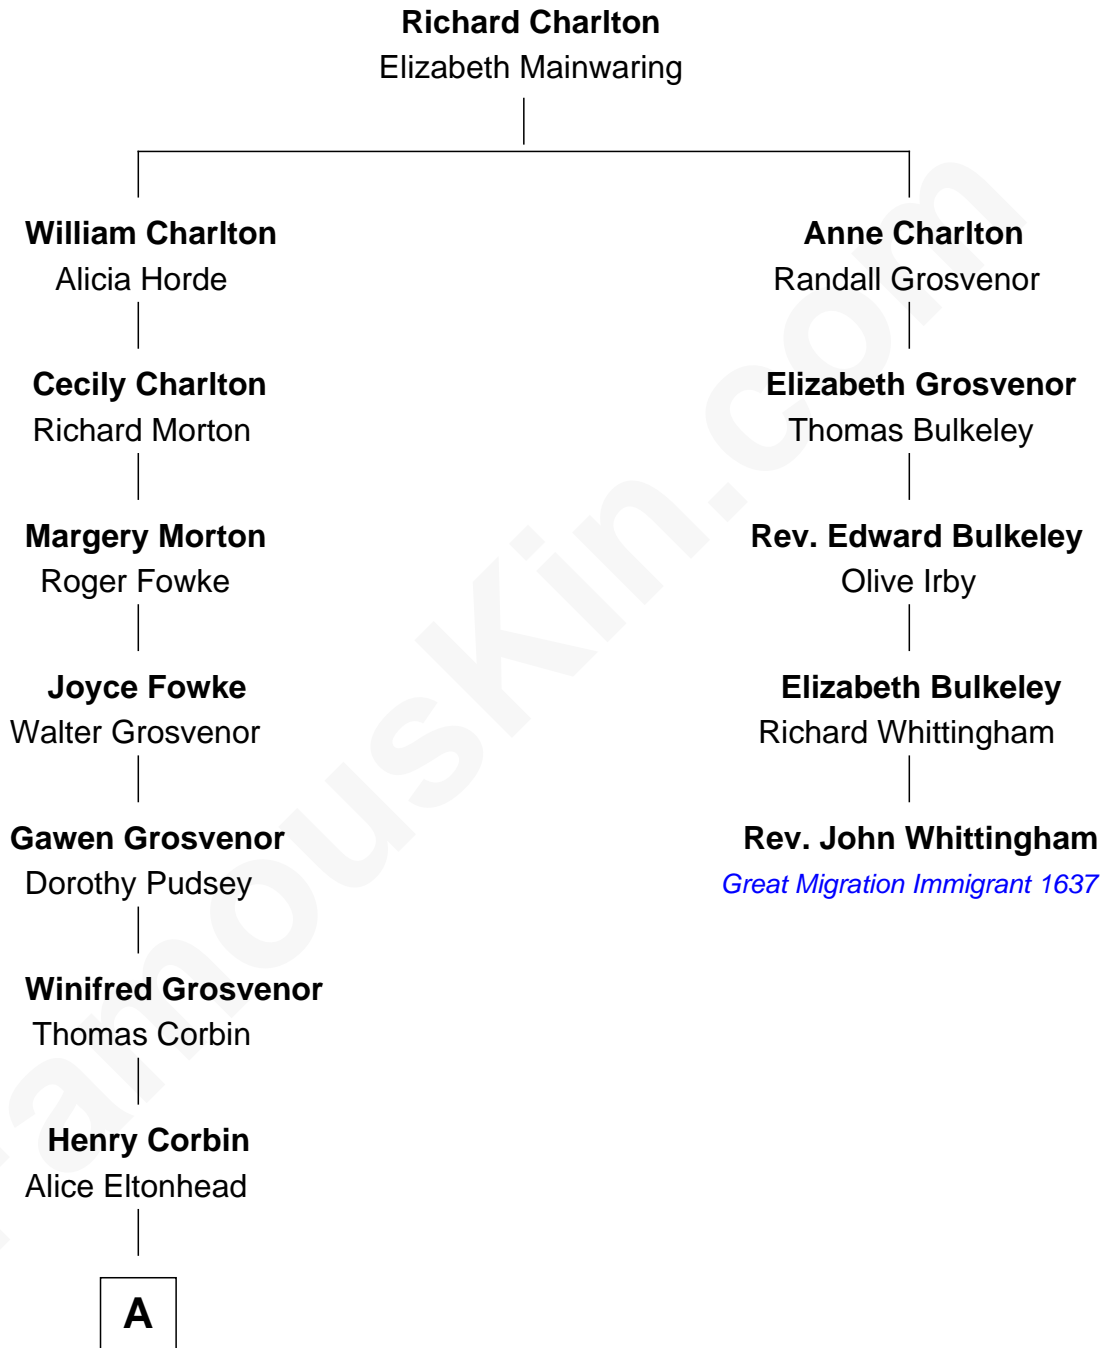

**FamousKin.com**  
**Relationship Chart of**  
**Henry Lloyd**

*40th Governor of Maryland*

**4th cousin 9 times removed of**

**Rev. John Whittingham**

*(c1616 - 1639) Great Migration Immigrant 1637*

**A**

—  
**Ann Corbin**  
Col. William Tayloe

—  
**John Tayloe**  
Elizabeth Gwynn

—  
**John Tayloe**  
Rebecca Plater

—  
**Elizabeth Tayloe**  
Col. Edward Lloyd

—  
**Col. Edward Lloyd**  
Sally Scott Murray

—  
**Daniel Lloyd**  
Catherine Henry

—  
**Henry Lloyd**  
*40th Governor of Maryland*