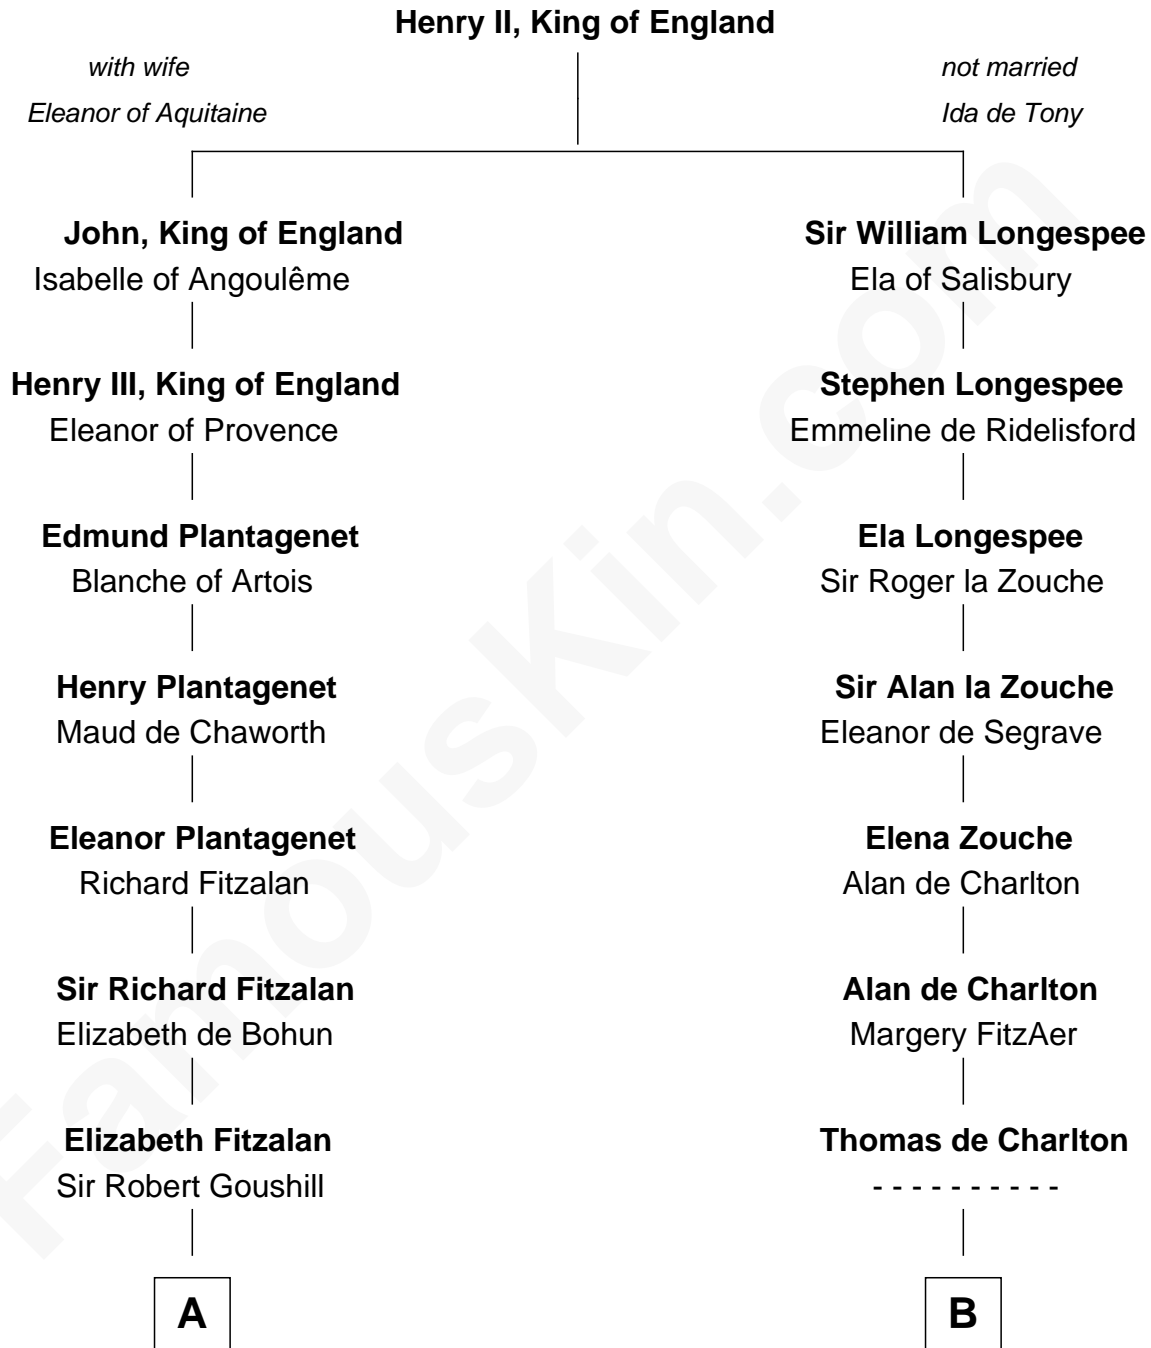

FamousKin.com

Relationship Chart of

Henry Lloyd

40th Governor of Maryland

15th cousin 6 times removed of

Rev. John Whittingham

(c1616 - 1639) Great Migration Immigrant 1637

C

Col. Edward Lloyd

Anne Rousby

Col. Edward Lloyd

Elizabeth Tayloe

Col. Edward Lloyd

Sally Scott Murray

Daniel Lloyd

Catherine Henry