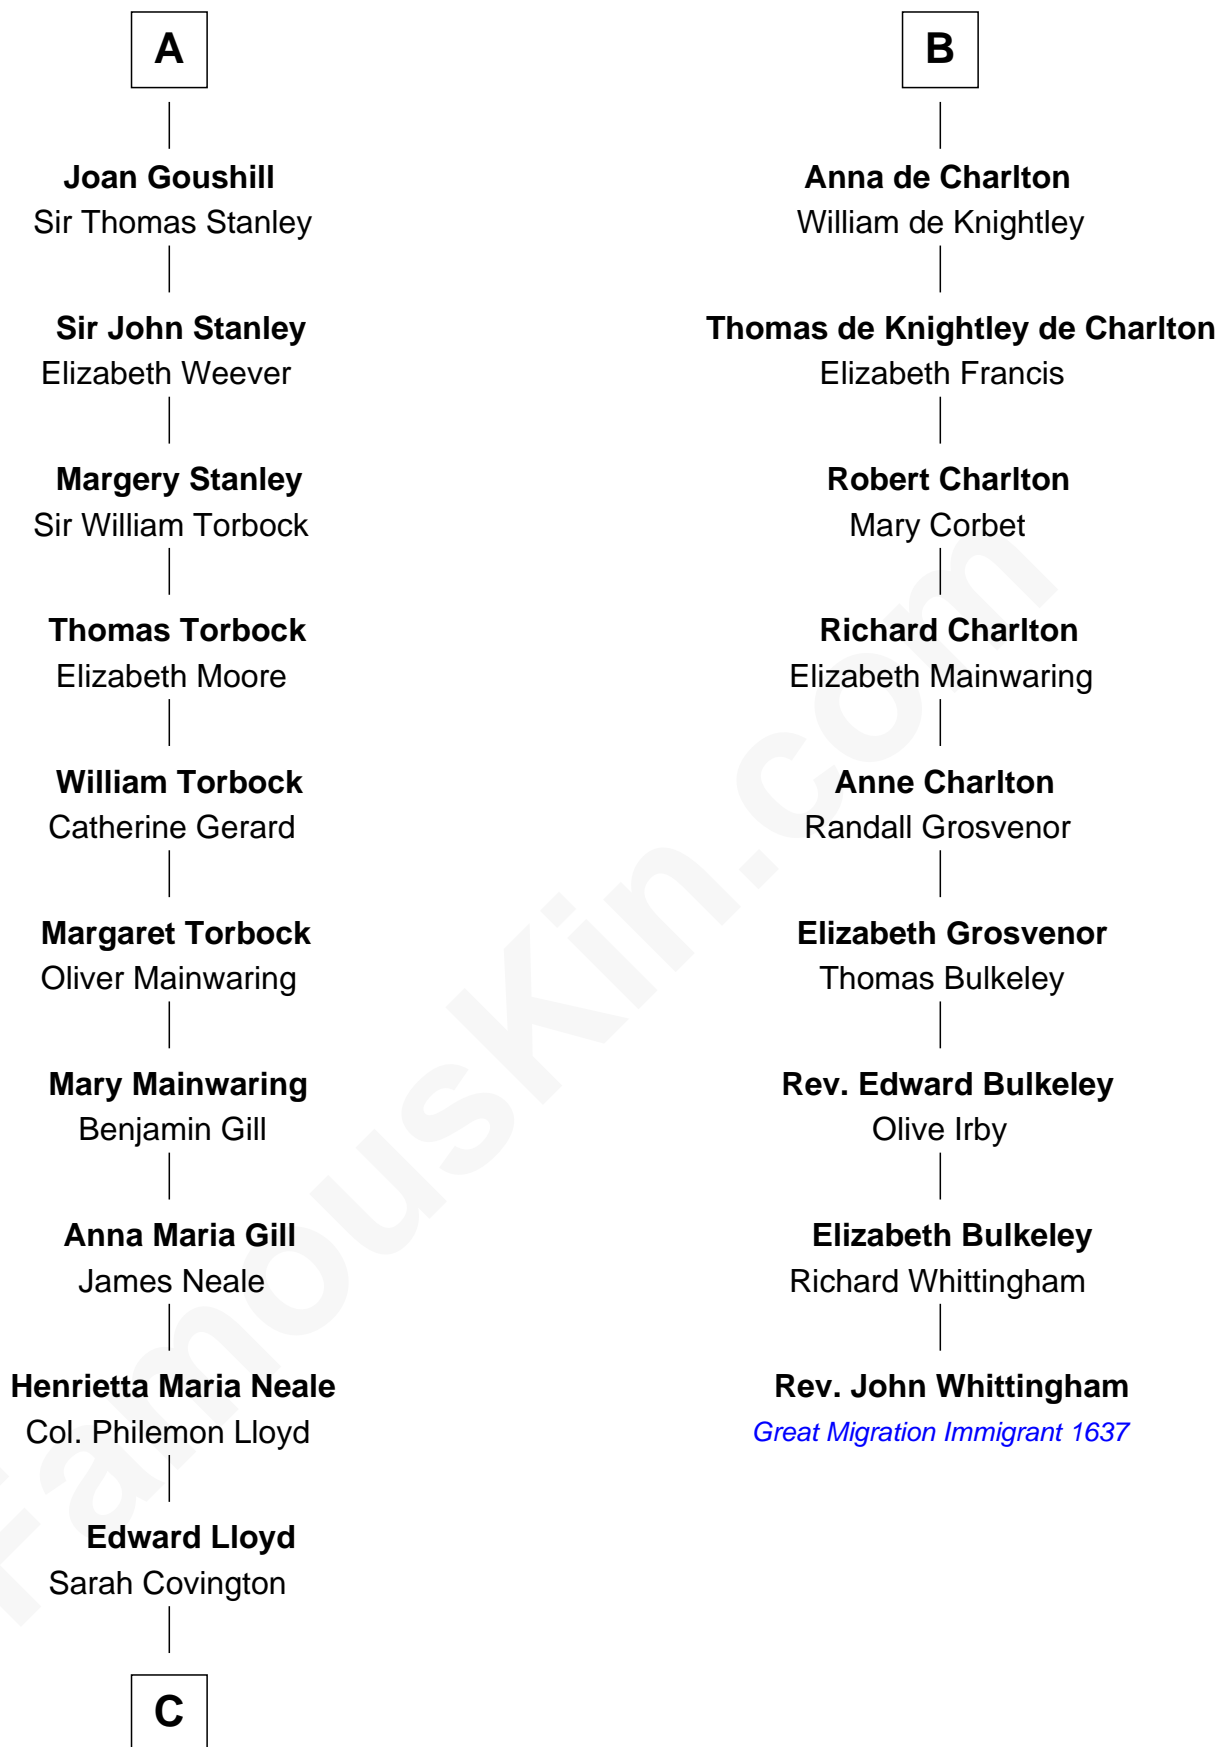

FamousKin.com

Relationship Chart of

Henry Lloyd

40th Governor of Maryland

15th cousin 6 times removed of

Rev. John Whittingham

(c1616 - 1639) Great Migration Immigrant 1637

C

Col. Edward Lloyd

Anne Rousby

Col. Edward Lloyd

Elizabeth Tayloe

Col. Edward Lloyd

Sally Scott Murray

Daniel Lloyd

Catherine Henry