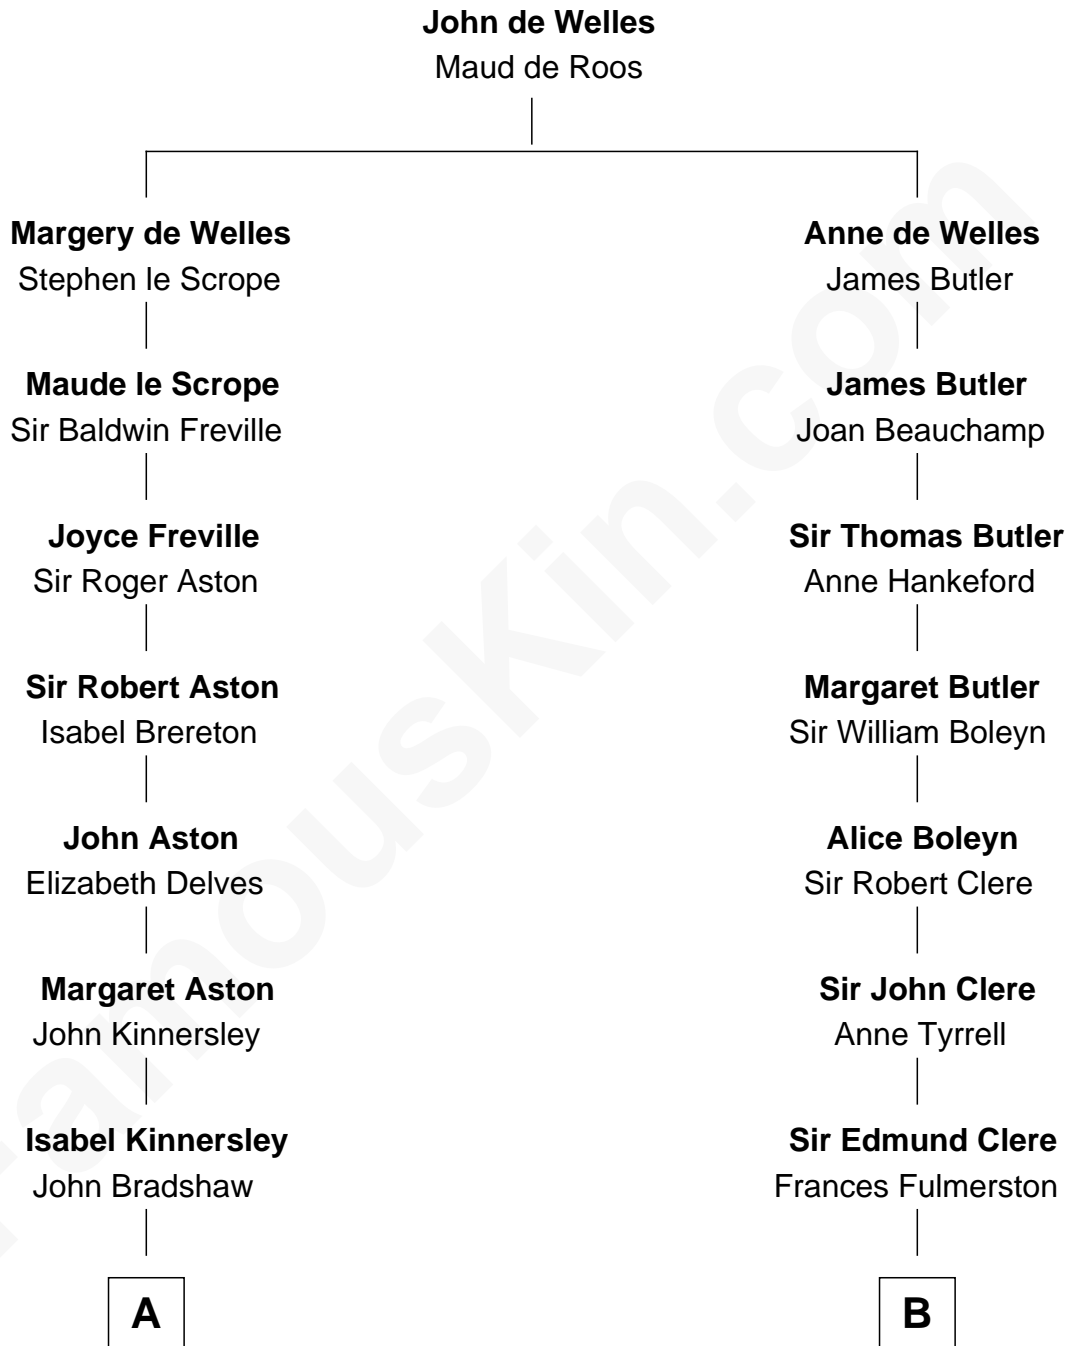

FamousKin.com

Relationship Chart of

Henry Lloyd

40th Governor of Maryland

19th cousin 2 times removed of

Sydney Biddle Barrows

Mayflower Madam

C

Col. Edward Lloyd

Sally Scott Murray

Daniel Lloyd

Catherine Henry

Henry Lloyd

40th Governor of Maryland

D

Helen Eva Ackley

Mayflower Madam