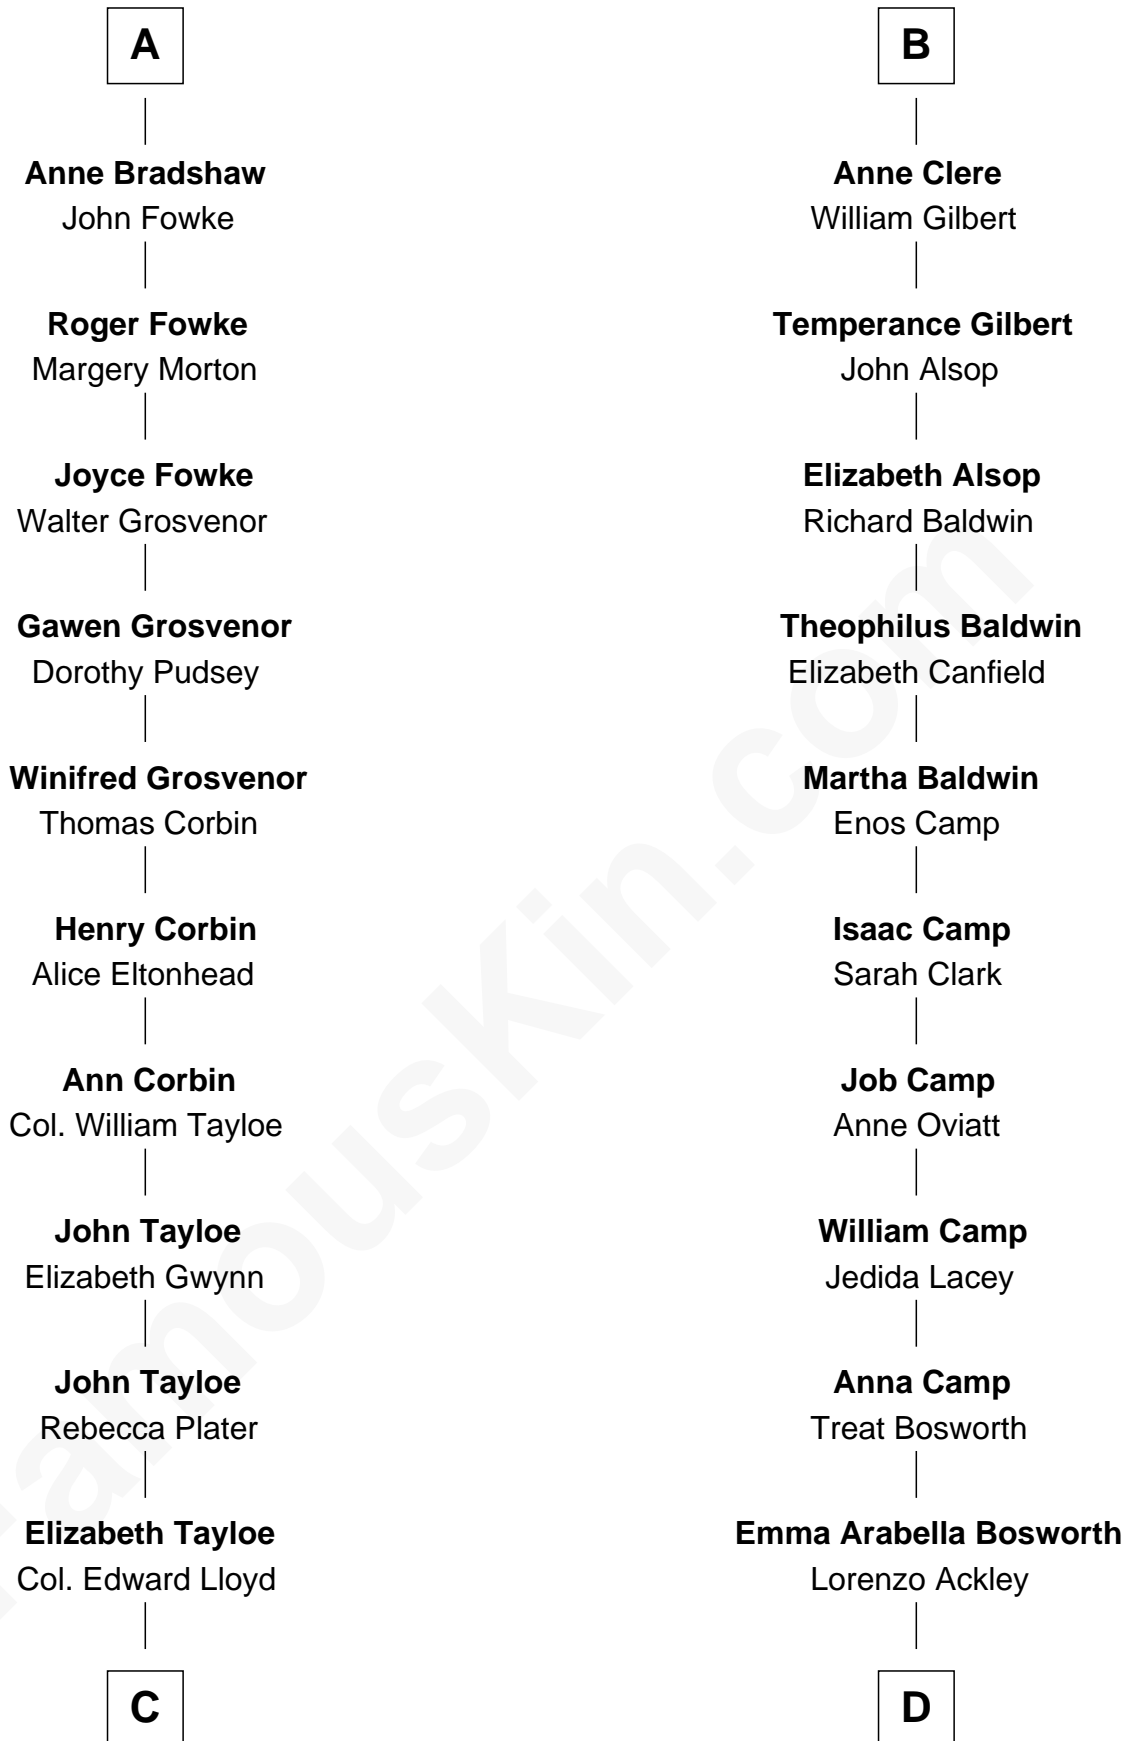

FamousKin.com

Relationship Chart of

Henry Lloyd

40th Governor of Maryland

19th cousin 2 times removed of

Sydney Biddle Barrows

Mayflower Madam

C

Col. Edward Lloyd

Sally Scott Murray

Daniel Lloyd

Catherine Henry

Henry Lloyd

40th Governor of Maryland

D

Helen Eva Ackley

Mayflower Madam