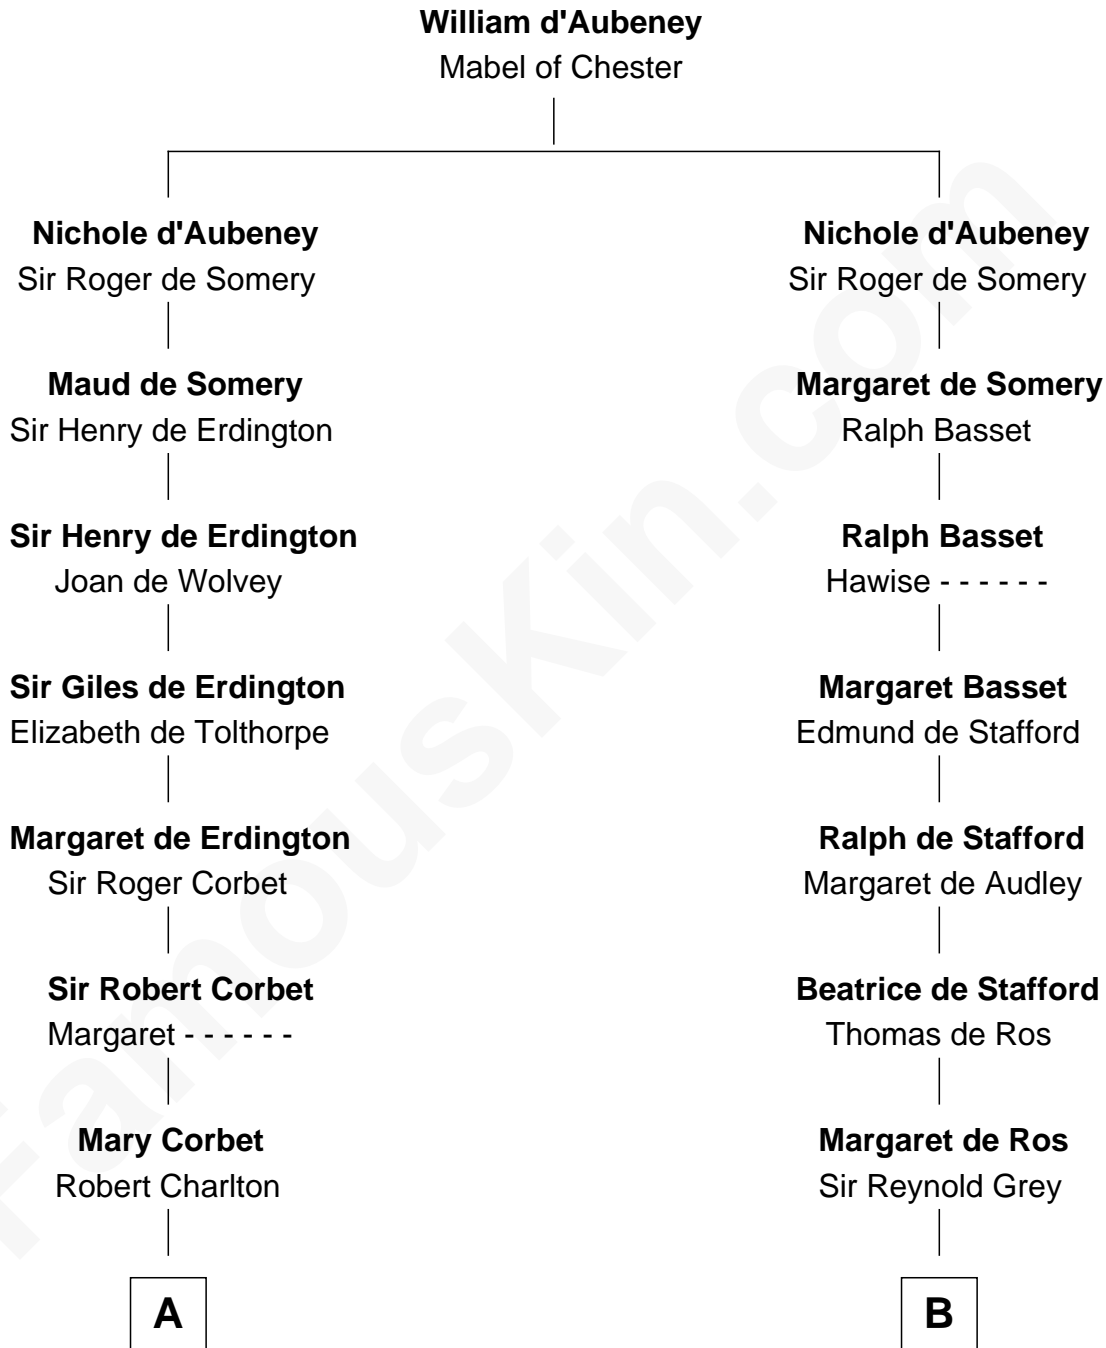

FamousKin.com

Relationship Chart of

Henry Lloyd

40th Governor of Maryland

18th cousin 3 times removed of

Thomas Nelson

Signer of the Declaration of Independence

C

John Tayloe
Rebecca Plater

Elizabeth Tayloe
Col. Edward Lloyd

Col. Edward Lloyd
Sally Scott Murray

Daniel Lloyd
Catherine Henry

Henry Lloyd
40th Governor of Maryland

D

William Nelson
Elizabeth Burwell

Thomas Nelson
Signer of Declaration of Independence