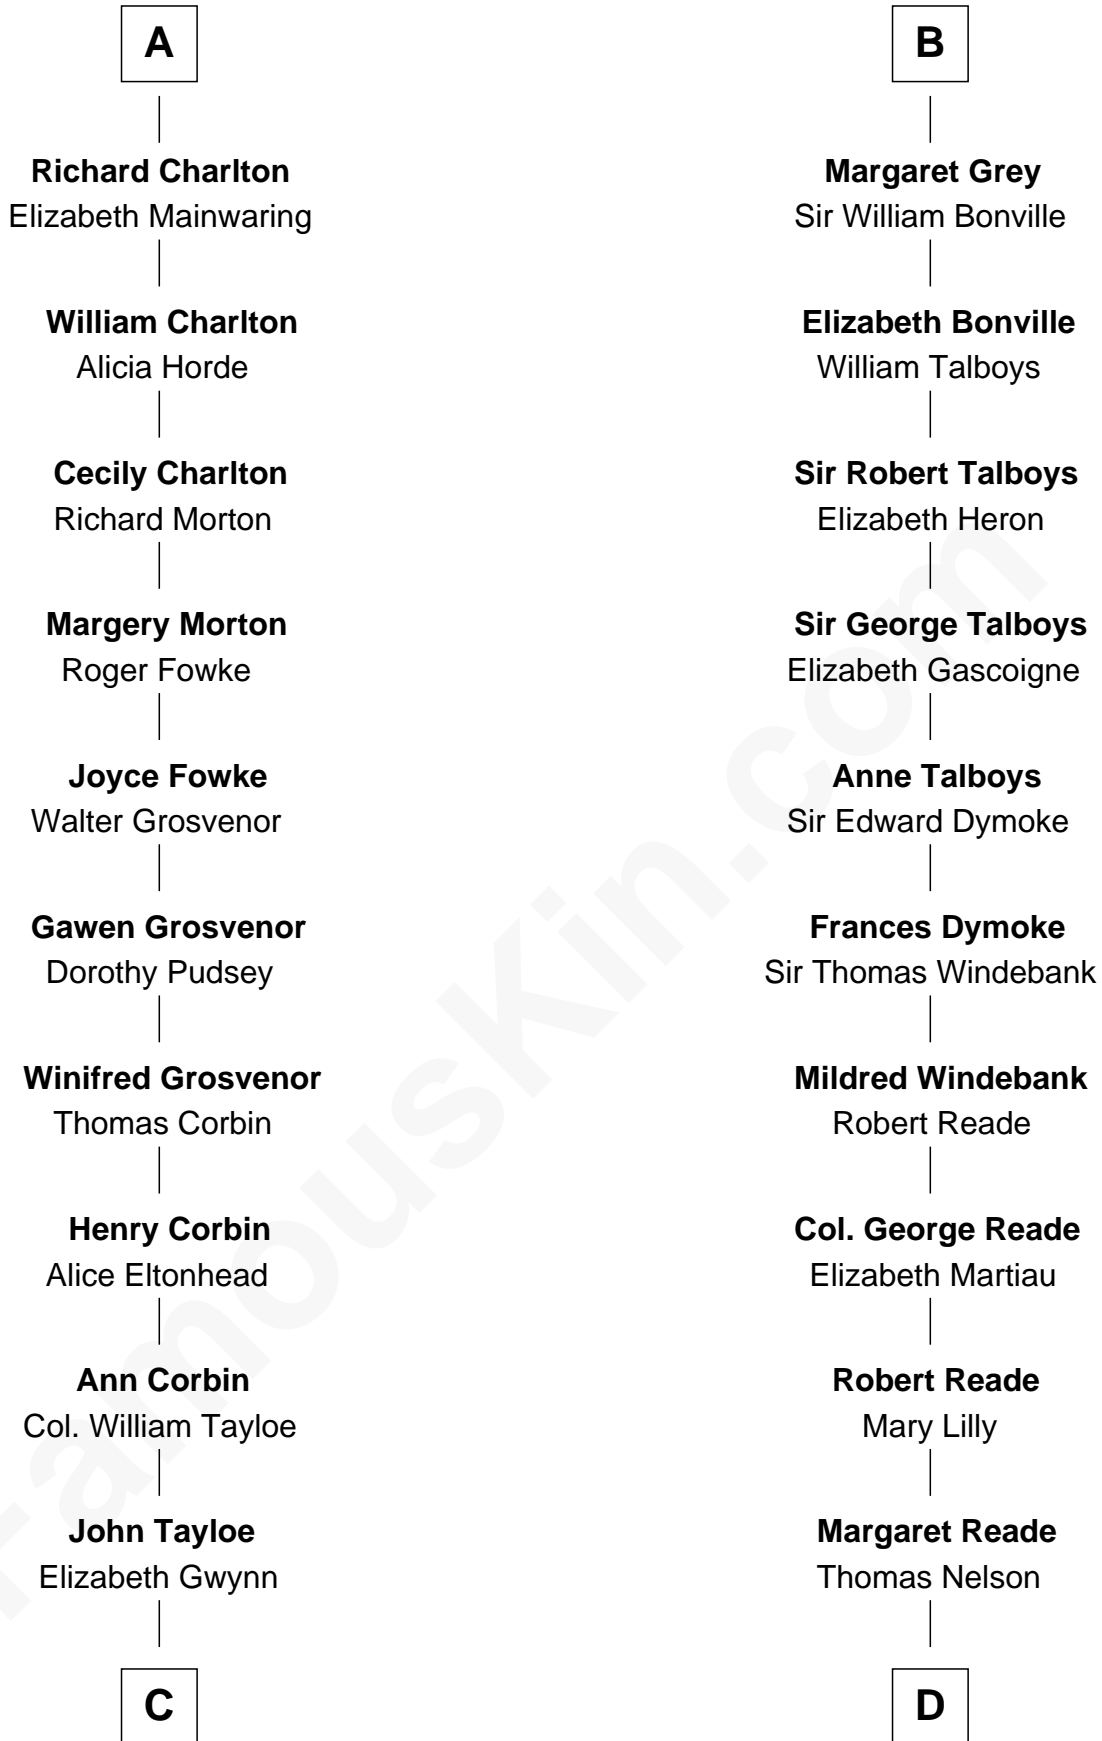

FamousKin.com

Relationship Chart of

Henry Lloyd

40th Governor of Maryland

18th cousin 3 times removed of

Thomas Nelson

Signer of the Declaration of Independence

C

John Tayloe
Rebecca Plater

Elizabeth Tayloe
Col. Edward Lloyd

Col. Edward Lloyd
Sally Scott Murray

Daniel Lloyd
Catherine Henry

Henry Lloyd
40th Governor of Maryland

D

William Nelson
Elizabeth Burwell

Thomas Nelson
Signer of Declaration of Independence