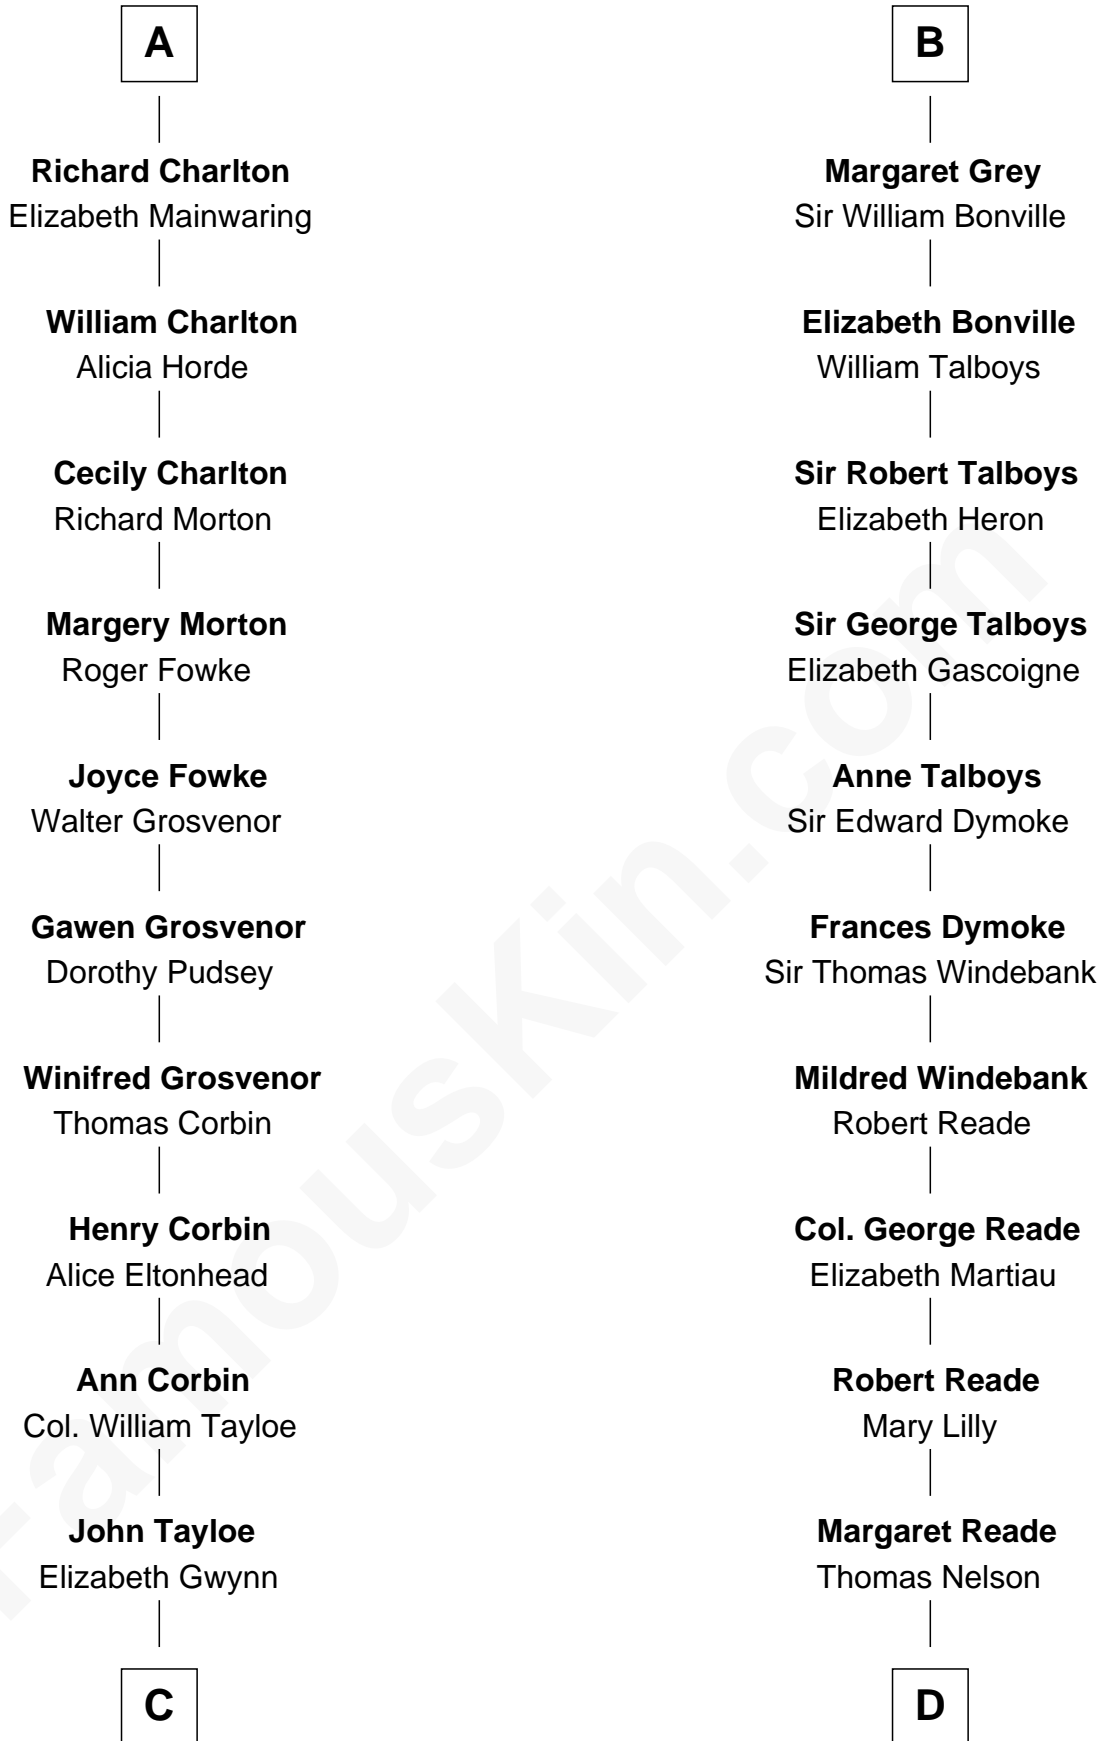

### Henry Lloyd

40th Governor of Maryland

18th cousin 3 times removed of

**Thomas Nelson**

Signer of the Declaration of Independence

**Sir Ralph de Somery**

Margaret le Gras

**Sir Roger de Somery**

**Margaret de Somery**

Ralph Basset

**Ralph Basset**

Hawise - - - - -

**Margaret Basset**

Edmund de Stafford

**Ralph de Stafford**

Margaret de Audley

**Beatrice de Stafford**

Thomas de Ros

**Margaret de Ros**

Sir Reynold Grey

**B**

**C**

**John Tayloe**  
Rebecca Plater

**Elizabeth Tayloe**  
Col. Edward Lloyd