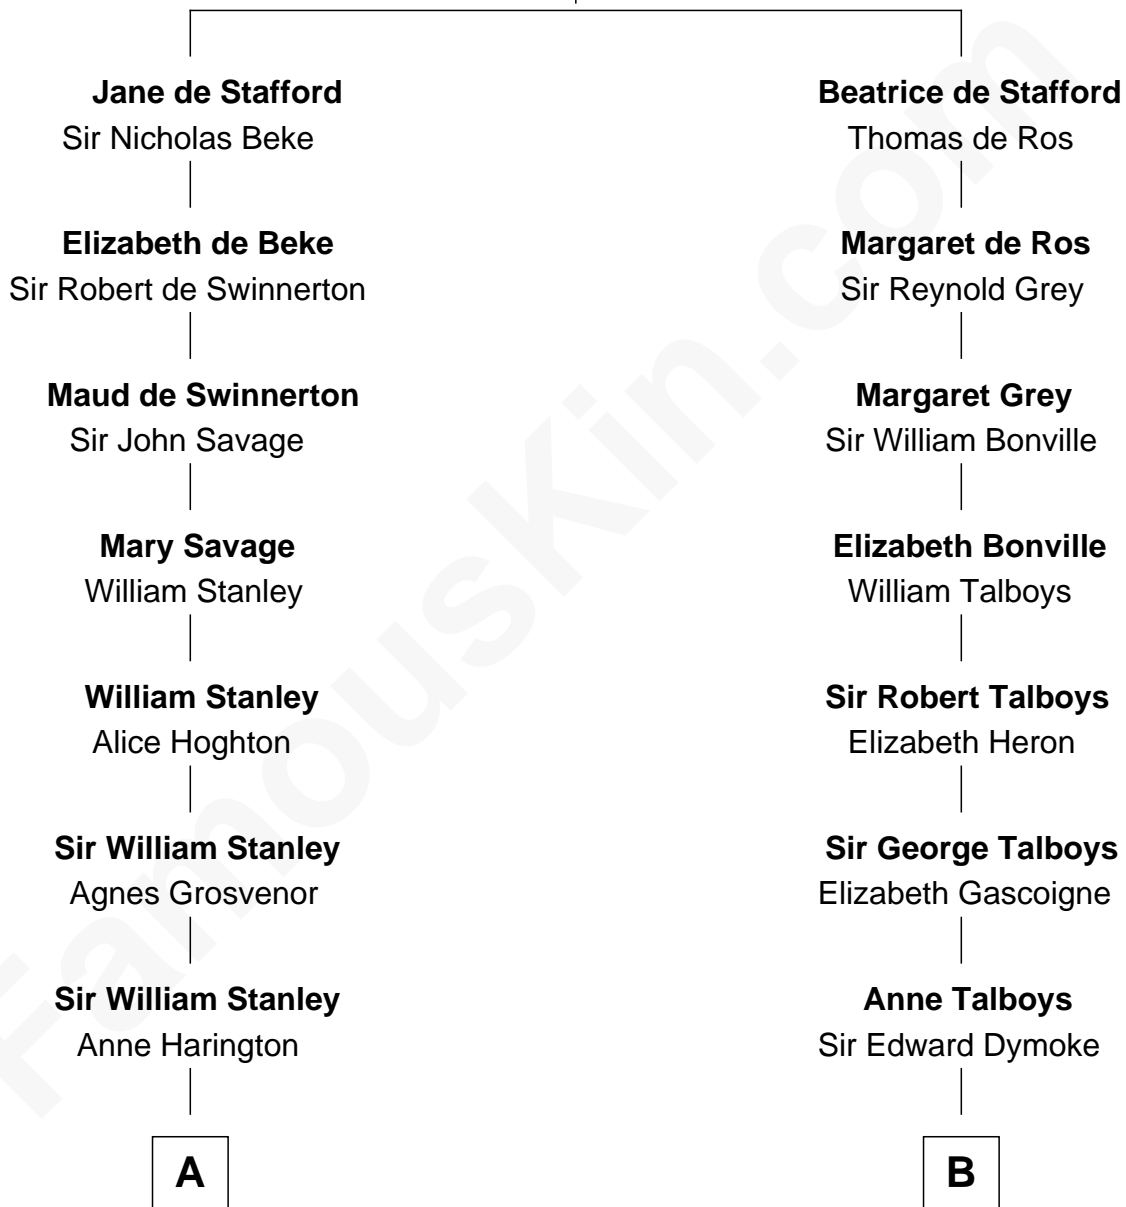

Ralph de Stafford

with wife
Katherine de Hastang

with wife
Margaret de Audley