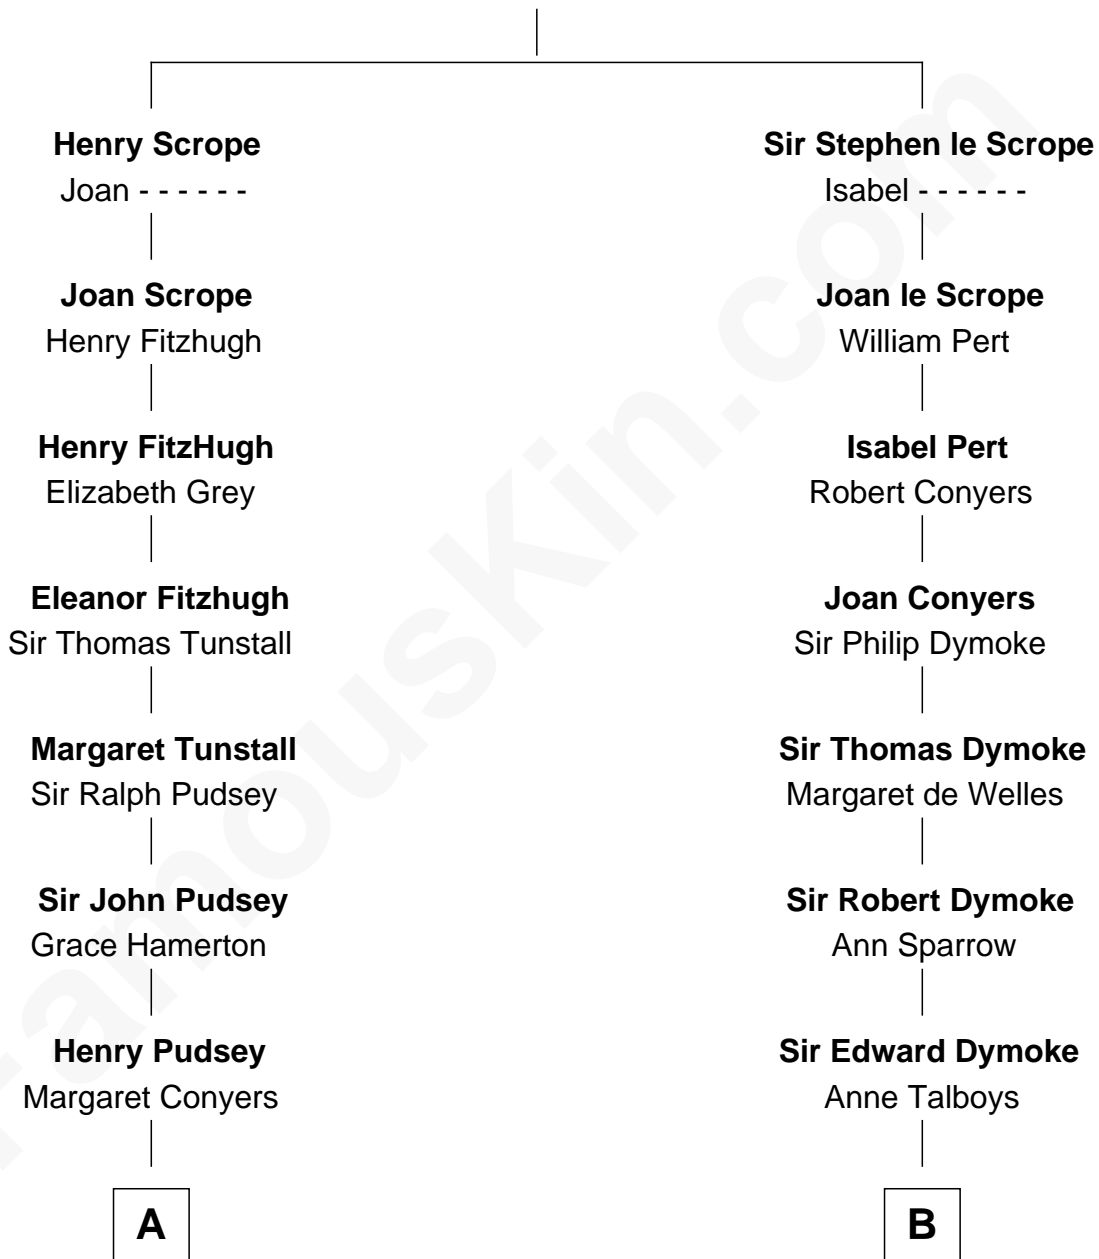

FamousKin.com

Relationship Chart of

Henry Lloyd

40th Governor of Maryland

13th cousin 7 times removed of

Thomas Nelson

Signer of the Declaration of Independence

Sir Geoffrey le Scrope

Ivetta de Ros

C

—
Elizabeth Tayloe
Col. Edward Lloyd

—
Col. Edward Lloyd
Sally Scott Murray

—
Daniel Lloyd
Catherine Henry

—
Henry Lloyd
40th Governor of Maryland

FamousKin.com