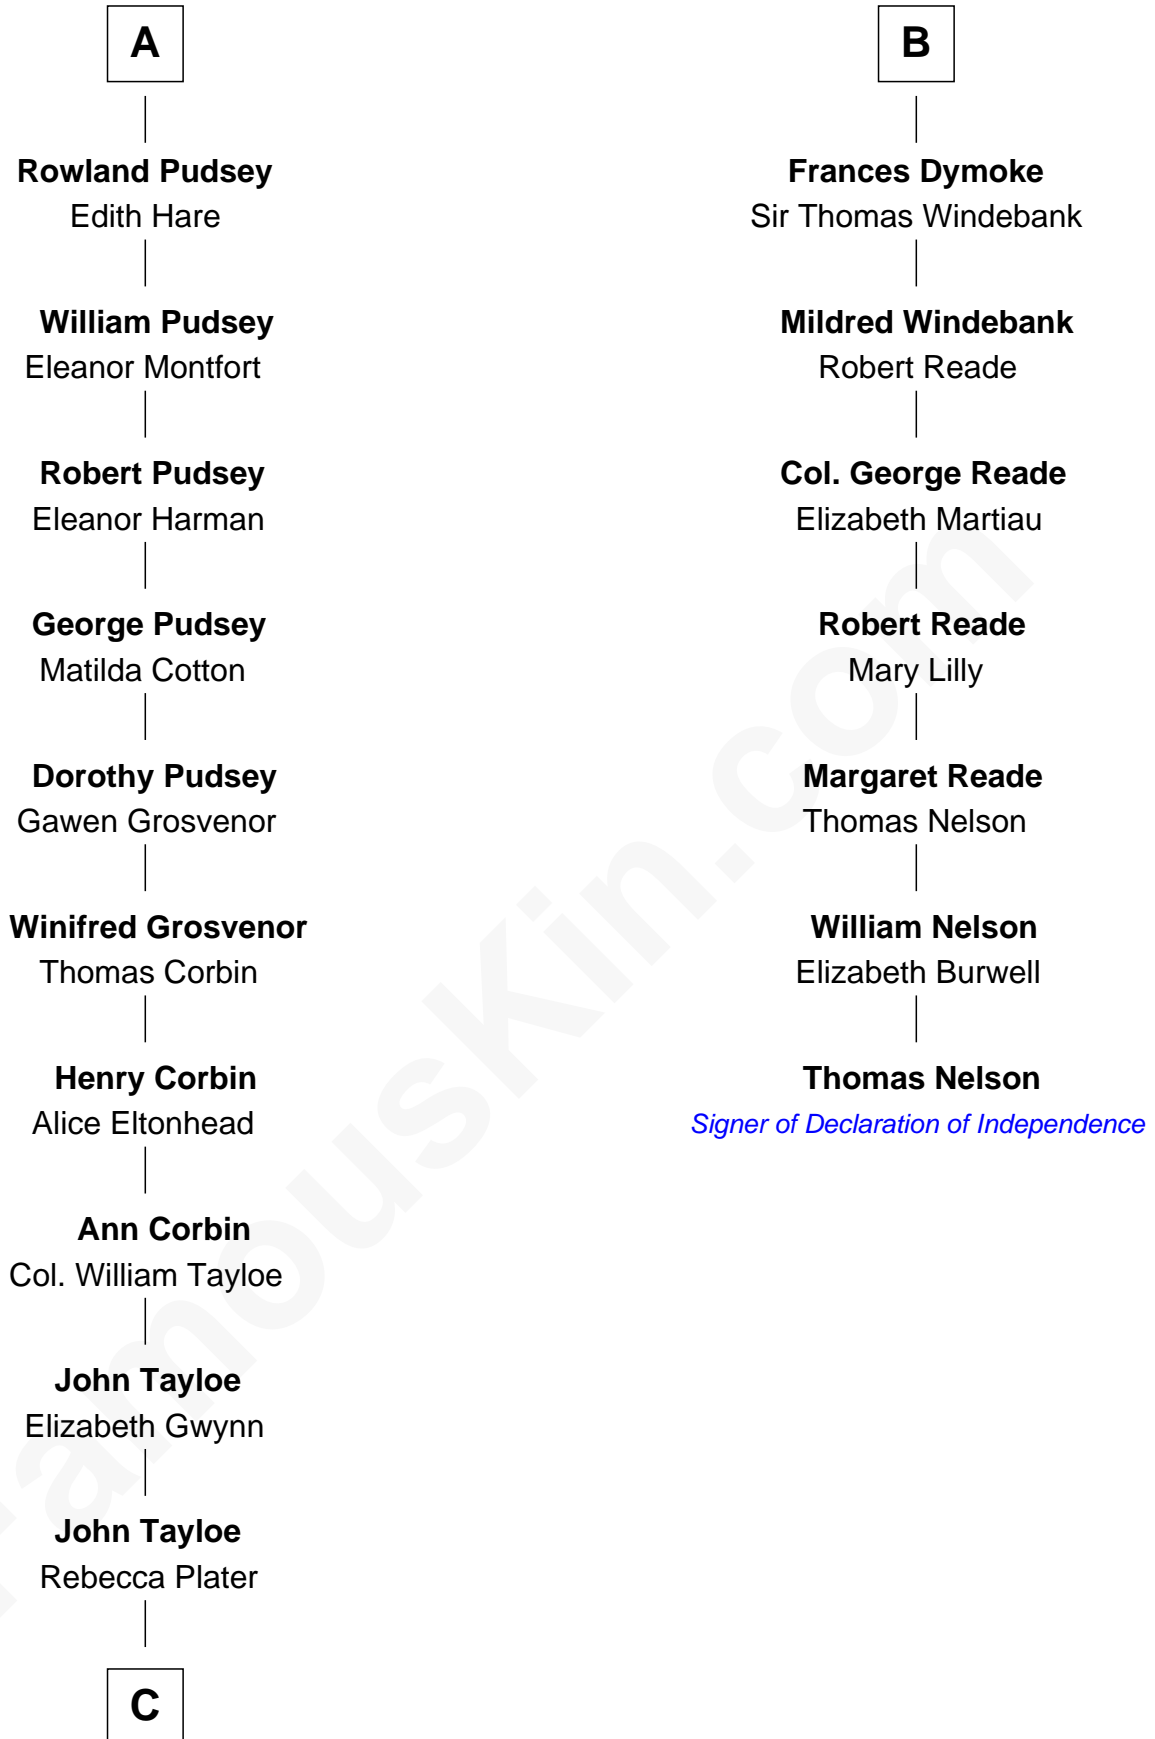

FamousKin.com

Relationship Chart of

Henry Lloyd

40th Governor of Maryland

13th cousin 7 times removed of

Thomas Nelson

Signer of the Declaration of Independence

Sir Geoffrey le Scrope

Ivetta de Ros

C

—
Elizabeth Tayloe
Col. Edward Lloyd

—
Col. Edward Lloyd
Sally Scott Murray

—
Daniel Lloyd
Catherine Henry

—
Henry Lloyd
40th Governor of Maryland

FamousKin.com