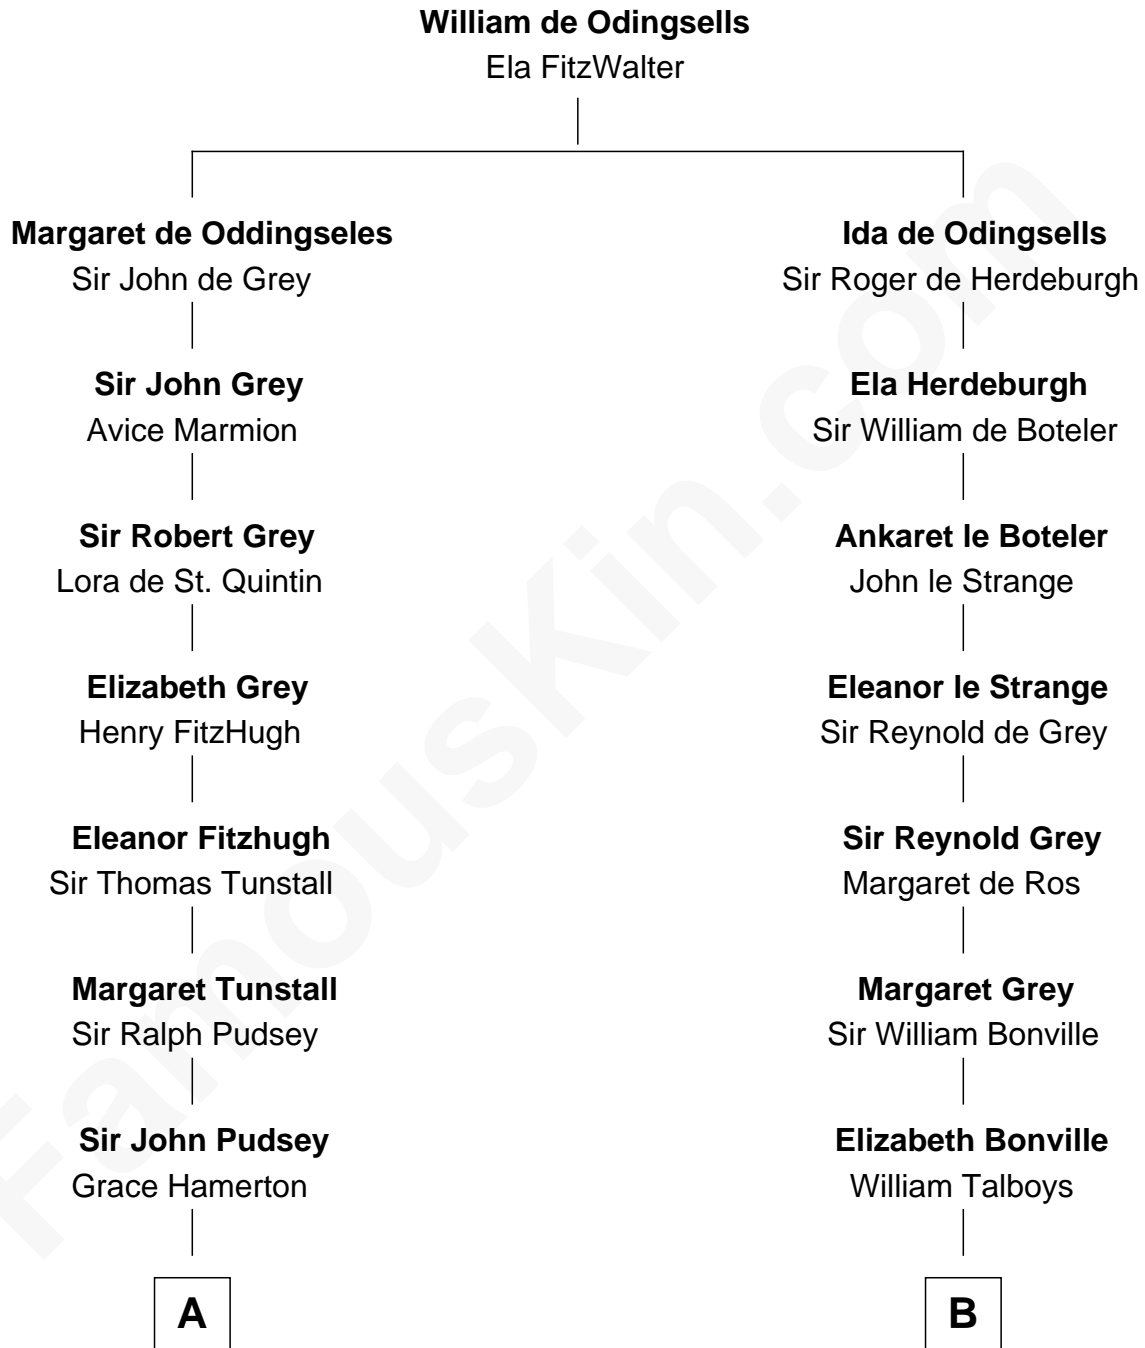

FamousKin.com

Relationship Chart of

Henry Lloyd

40th Governor of Maryland

16th cousin 5 times removed of

Thomas Nelson

Signer of the Declaration of Independence

C

John Tayloe
Rebecca Plater

Elizabeth Tayloe
Col. Edward Lloyd

Col. Edward Lloyd
Sally Scott Murray

Daniel Lloyd
Catherine Henry

Henry Lloyd
40th Governor of Maryland

FamousKin.com