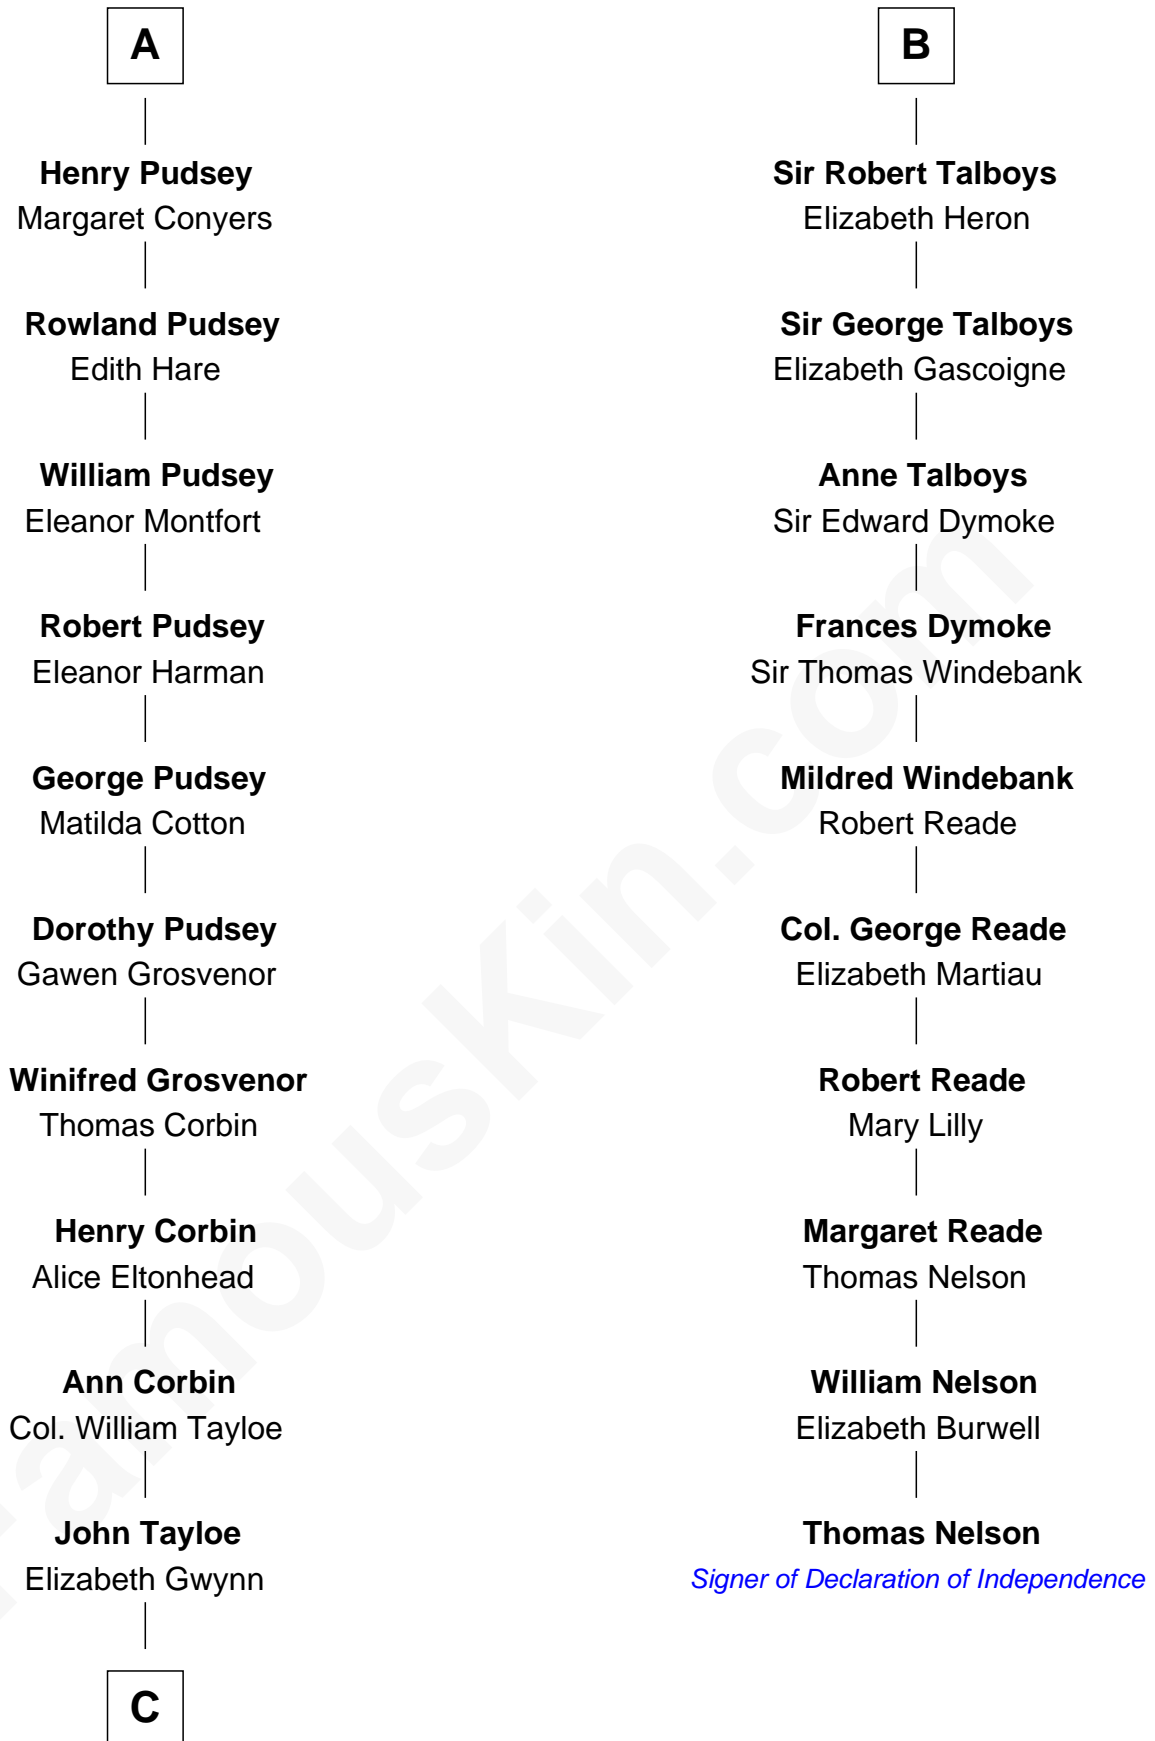

FamousKin.com

Relationship Chart of

Henry Lloyd

40th Governor of Maryland

16th cousin 5 times removed of

Thomas Nelson

Signer of the Declaration of Independence

C

John Tayloe
Rebecca Plater

Elizabeth Tayloe
Col. Edward Lloyd

Col. Edward Lloyd
Sally Scott Murray

Daniel Lloyd
Catherine Henry

Henry Lloyd
40th Governor of Maryland

FamousKin.com