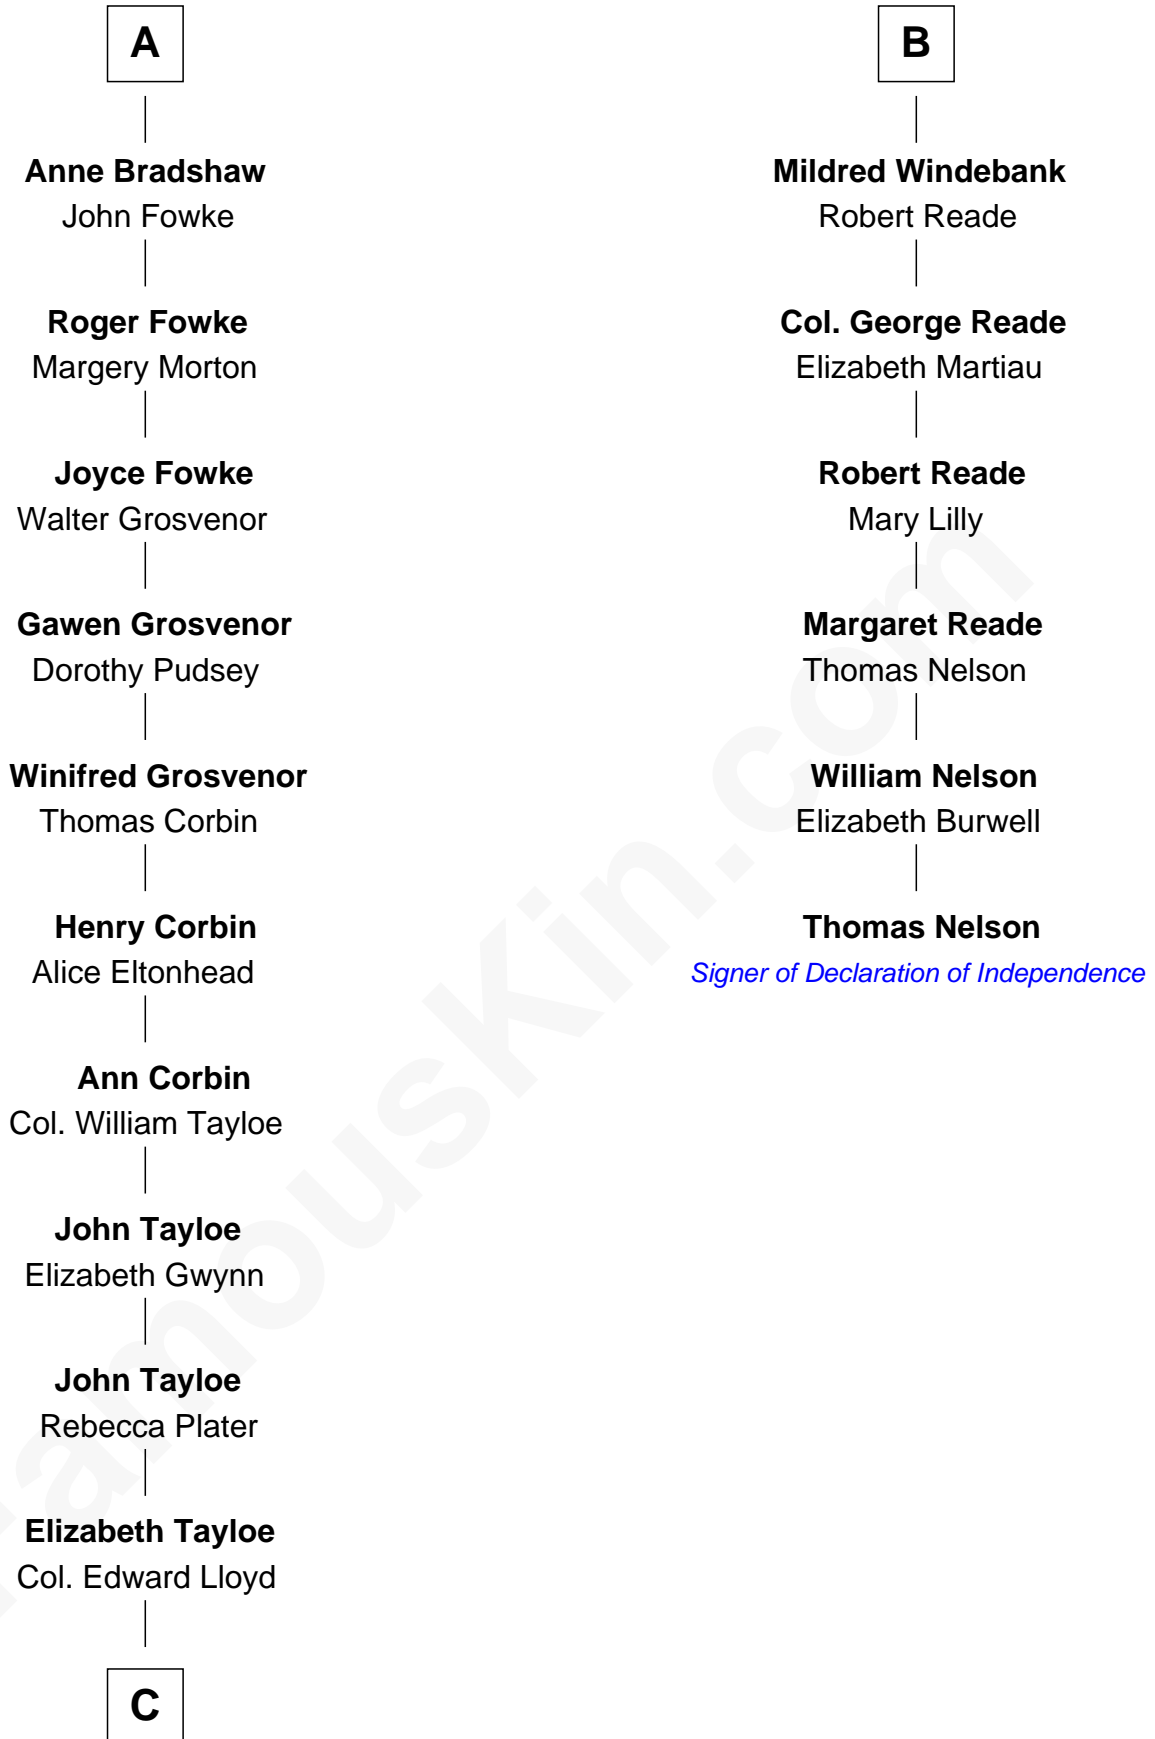

## Relationship Chart of

### Henry Lloyd

40th Governor of Maryland

12th cousin 7 times removed of

**Thomas Nelson**

Signer of the Declaration of Independence

**C**

—  
**Col. Edward Lloyd**

Sally Scott Murray

—  
**Daniel Lloyd**

Catherine Henry

—  
**Henry Lloyd**

*40th Governor of Maryland*

FamousKin.com