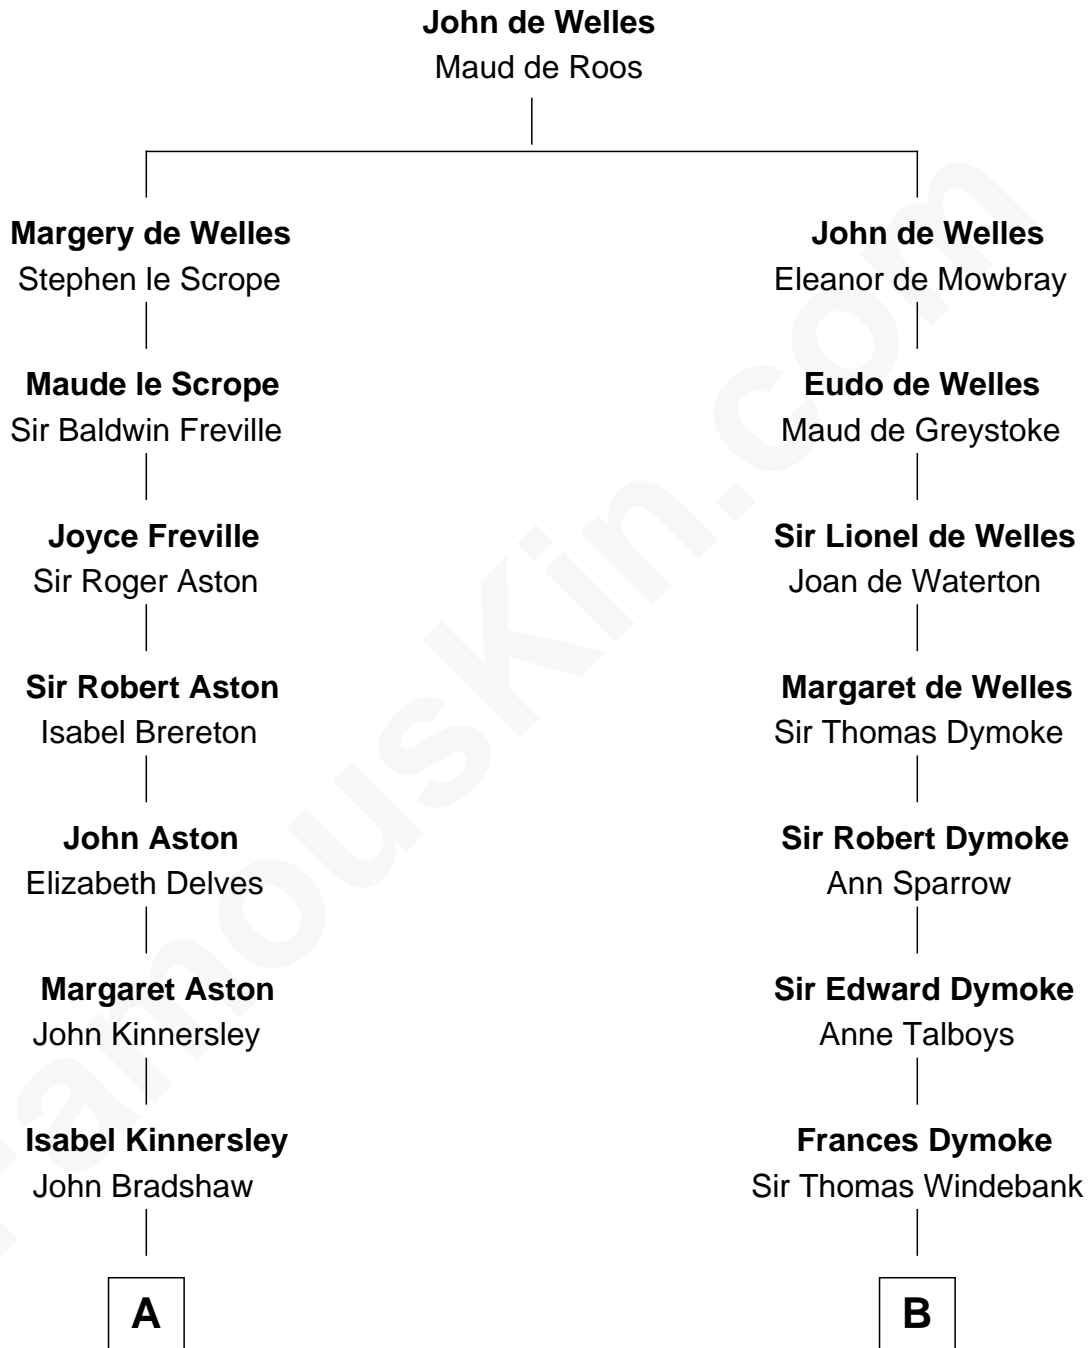

## Relationship Chart of

### Henry Lloyd

40th Governor of Maryland

12th cousin 7 times removed of

**Thomas Nelson**

Signer of the Declaration of Independence

**C**

—  
**Col. Edward Lloyd**

Sally Scott Murray

—  
**Daniel Lloyd**

Catherine Henry

—  
**Henry Lloyd**

*40th Governor of Maryland*

FamousKin.com