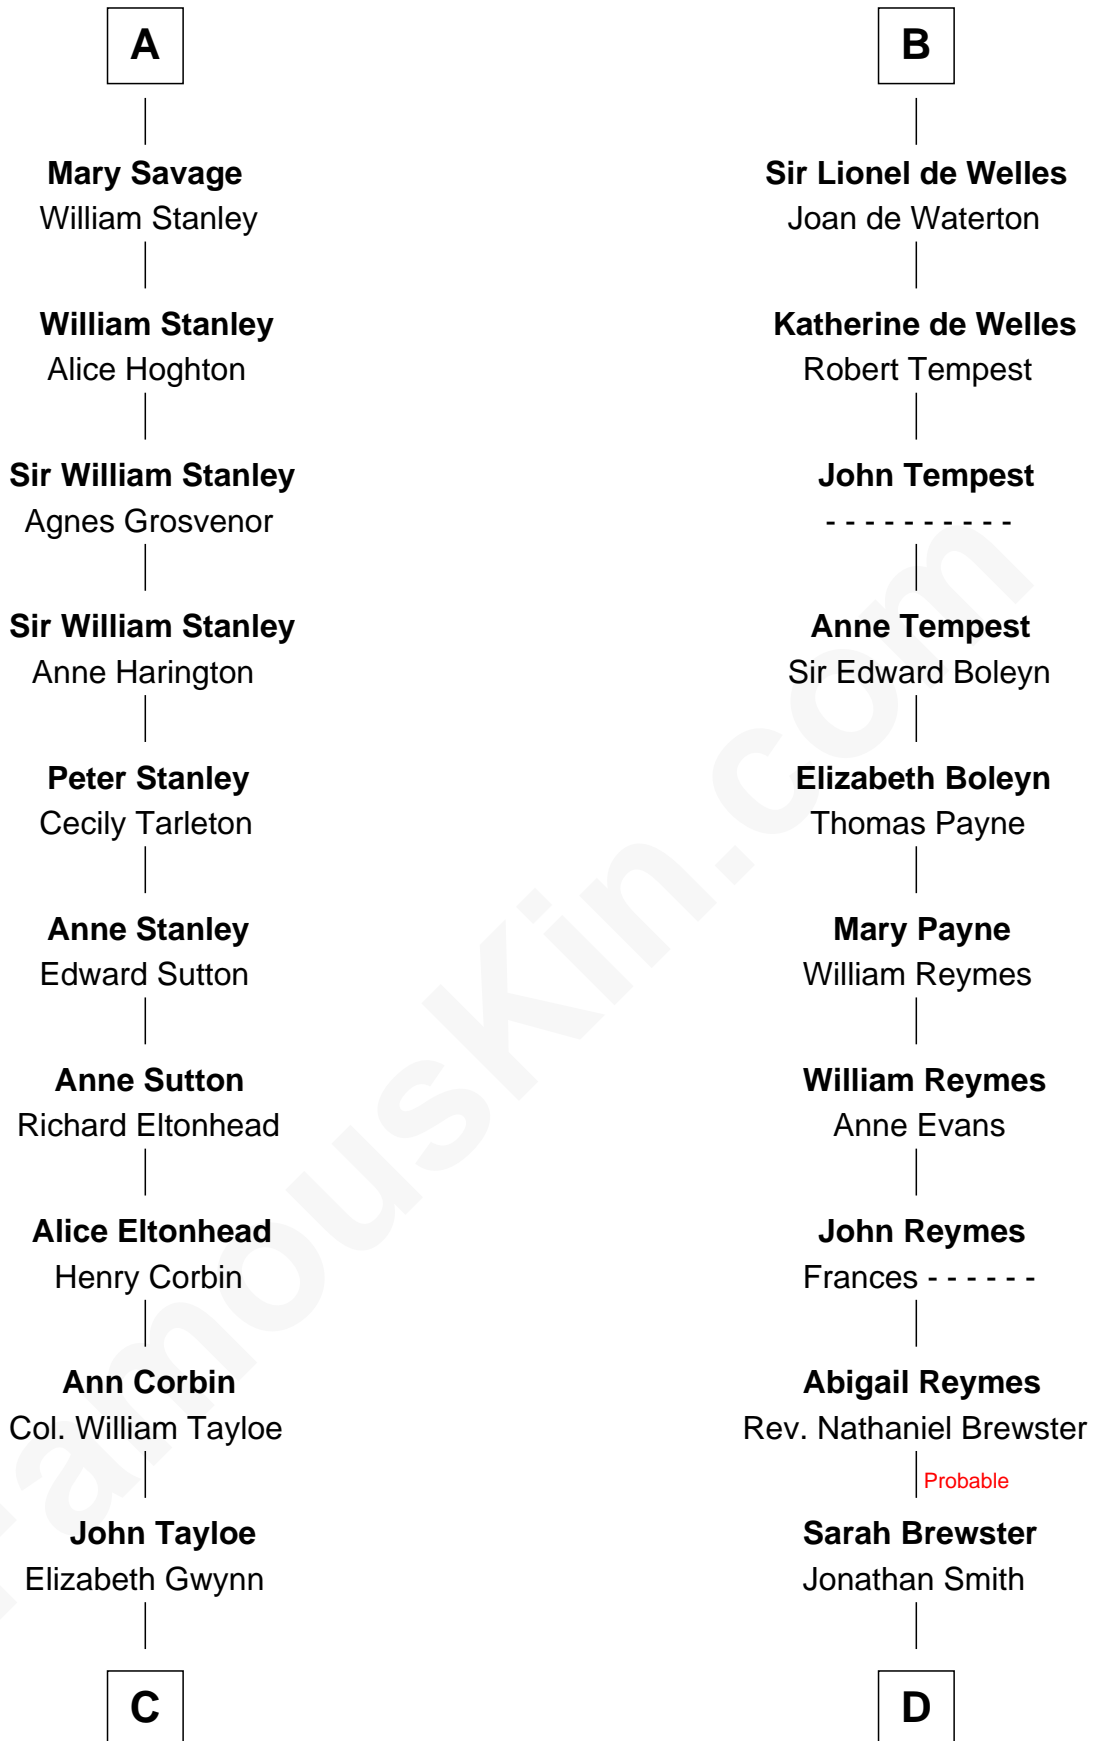

FamousKin.com

Relationship Chart of

Henry Lloyd

40th Governor of Maryland

19th cousin 2 times removed of

William Floyd

Signer of the Declaration of Independence

C

John Tayloe
Rebecca Plater

Elizabeth Tayloe
Col. Edward Lloyd

Col. Edward Lloyd
Sally Scott Murray

Daniel Lloyd
Catherine Henry

Henry Lloyd
40th Governor of Maryland

D

Jonathan Smith
Elizabeth Platt

Tabitha Smith
Nicholl Floyd