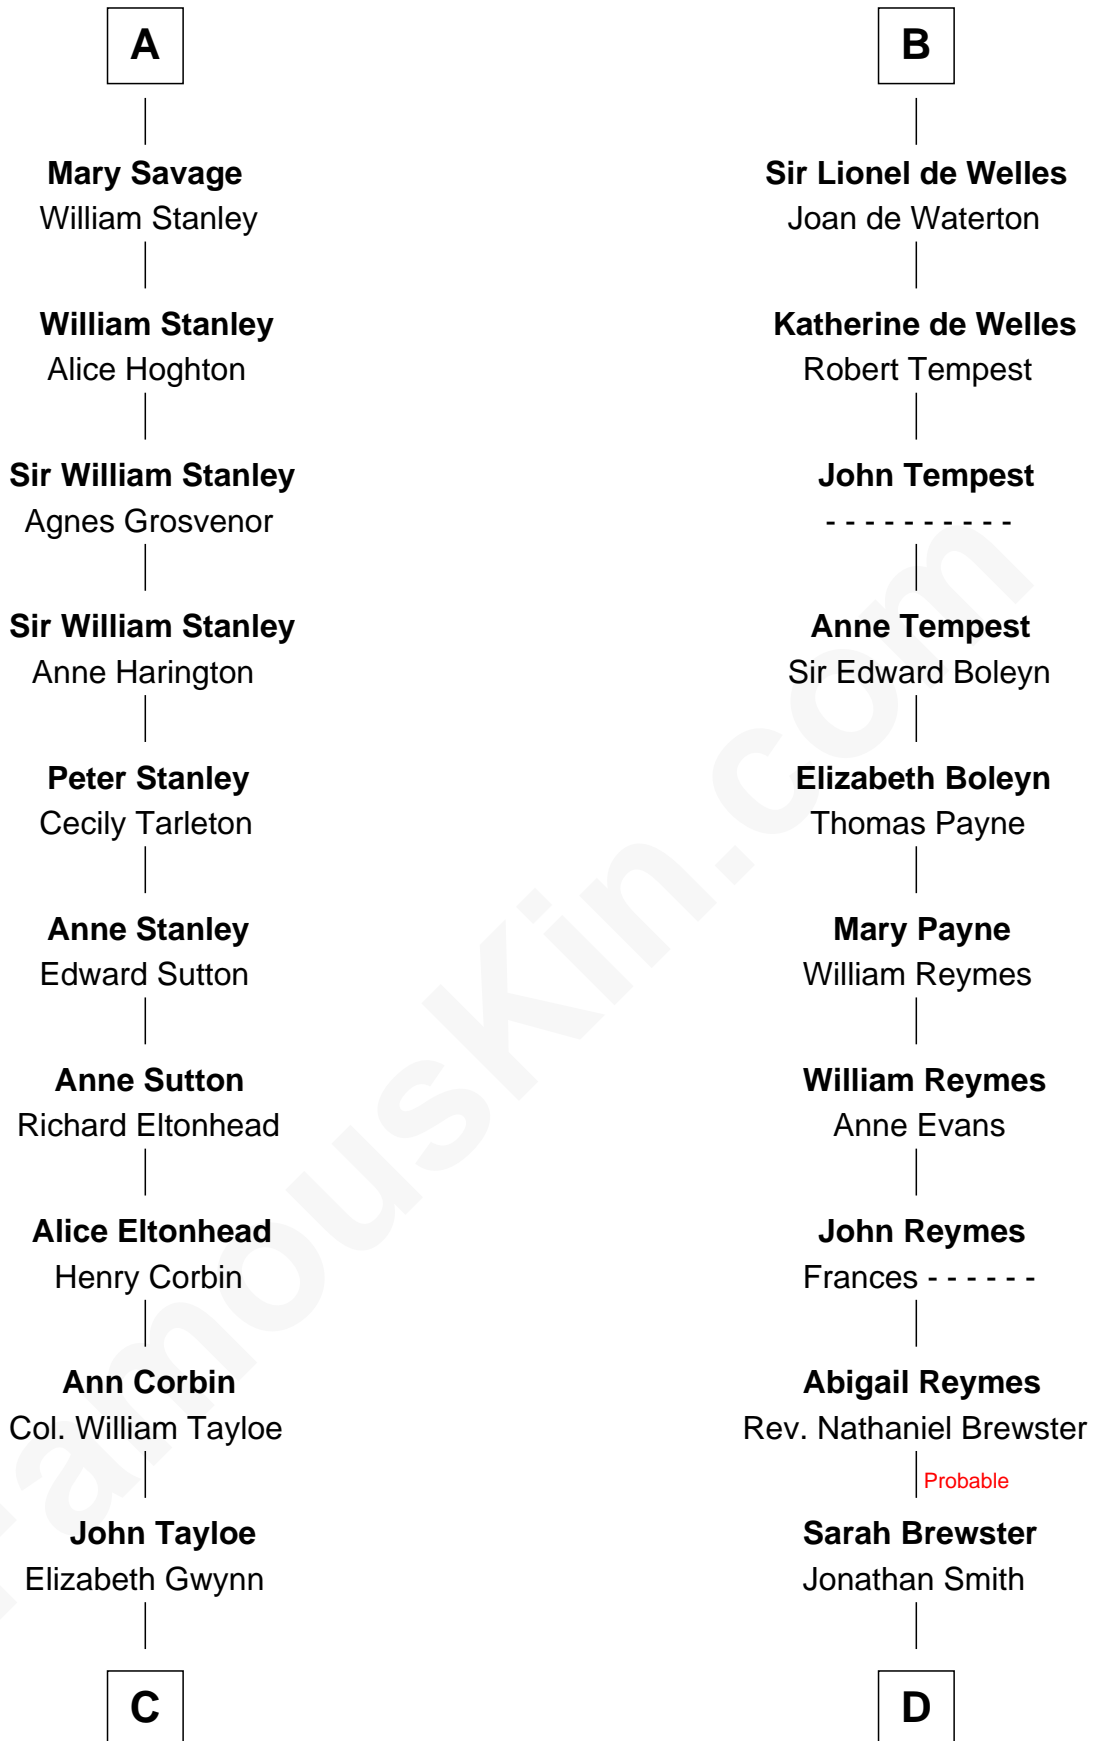

FamousKin.com

Relationship Chart of

Henry Lloyd

40th Governor of Maryland

19th cousin 2 times removed of

William Floyd

Signer of the Declaration of Independence

Sir William Longespee

Ela of Salisbury

Stephen Longespee
Emmeline de Ridelisford

Ela Longespee
Sir Roger la Zouche

Sir Alan la Zouche
Eleanor de Segrave

Maude la Zouche
Sir Robert de Holland

Maude de Holland
Sir Thomas de Swinnerton

Sir Robert de Swinnerton
Elizabeth de Beke

Maud de Swinnerton
Sir John Savage

A

William Longespee
Idoine de Camville

Ela Longespee
Sir James de Audley

Sir Hugh I de Audley
Iseult de Mortimer

Alice de Audley
Sir Ralph de Greystoke

Sir William de Greystoke
Joan FitzHenry

Sir Ralph de Greystoke
Katherine de Clifford

Maud de Greystoke
Eudo de Welles

B

C

John Tayloe
Rebecca Plater

Elizabeth Tayloe
Col. Edward Lloyd

Col. Edward Lloyd
Sally Scott Murray