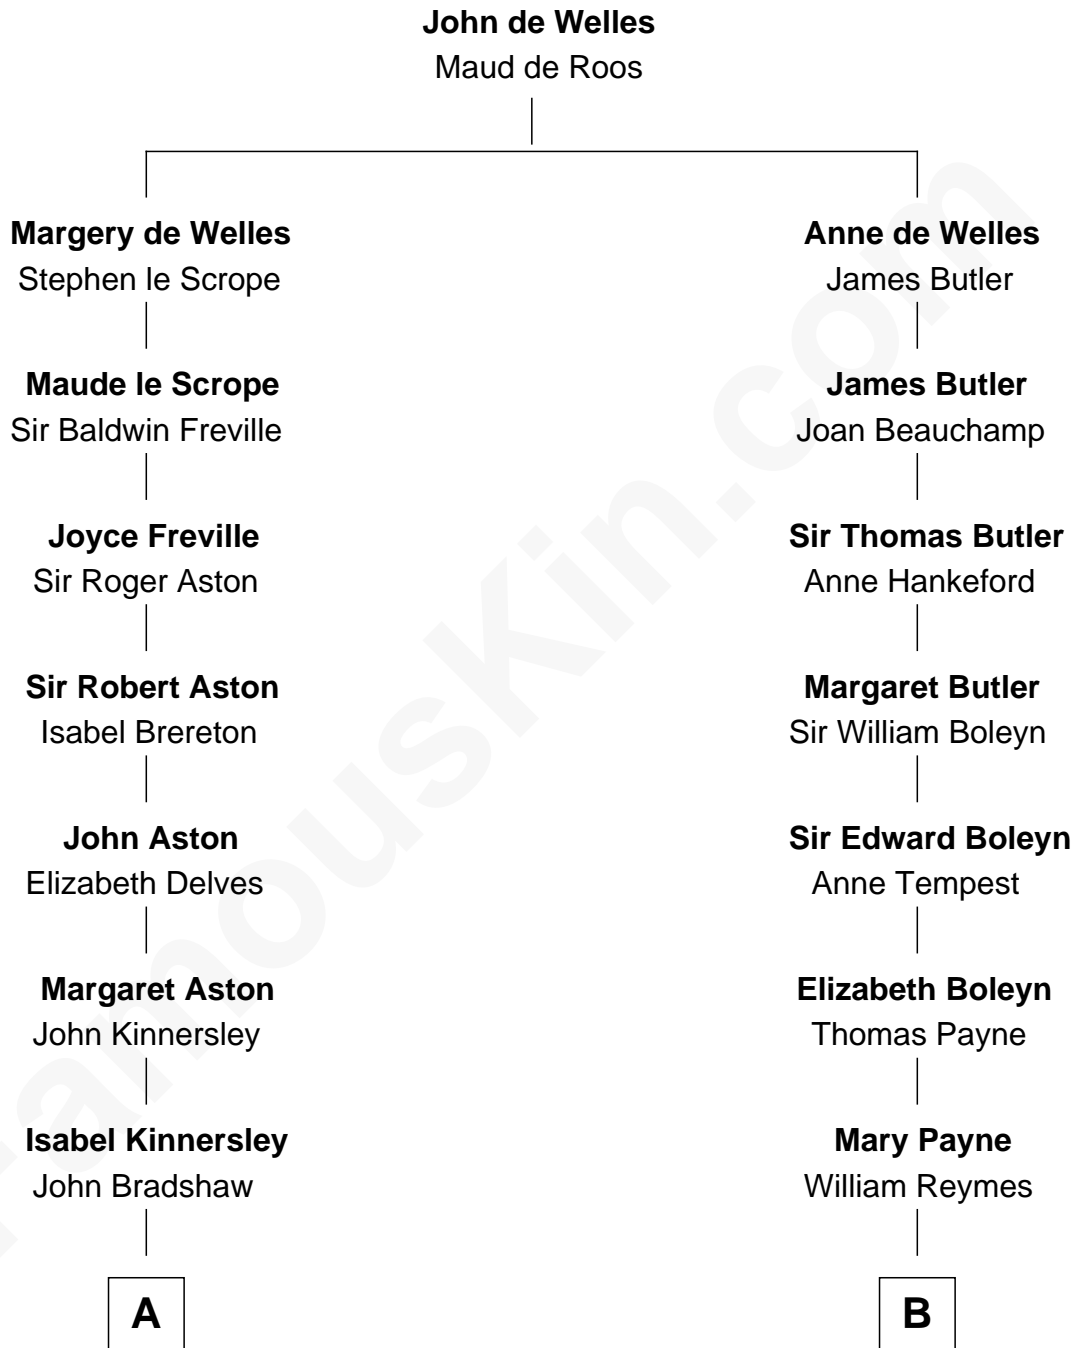

FamousKin.com

Relationship Chart of

Henry Lloyd

40th Governor of Maryland

13th cousin 6 times removed of

William Floyd

Signer of the Declaration of Independence

C

Col. Edward Lloyd

Sally Scott Murray

Daniel Lloyd

Catherine Henry

Henry Lloyd

40th Governor of Maryland

FamousKin.com