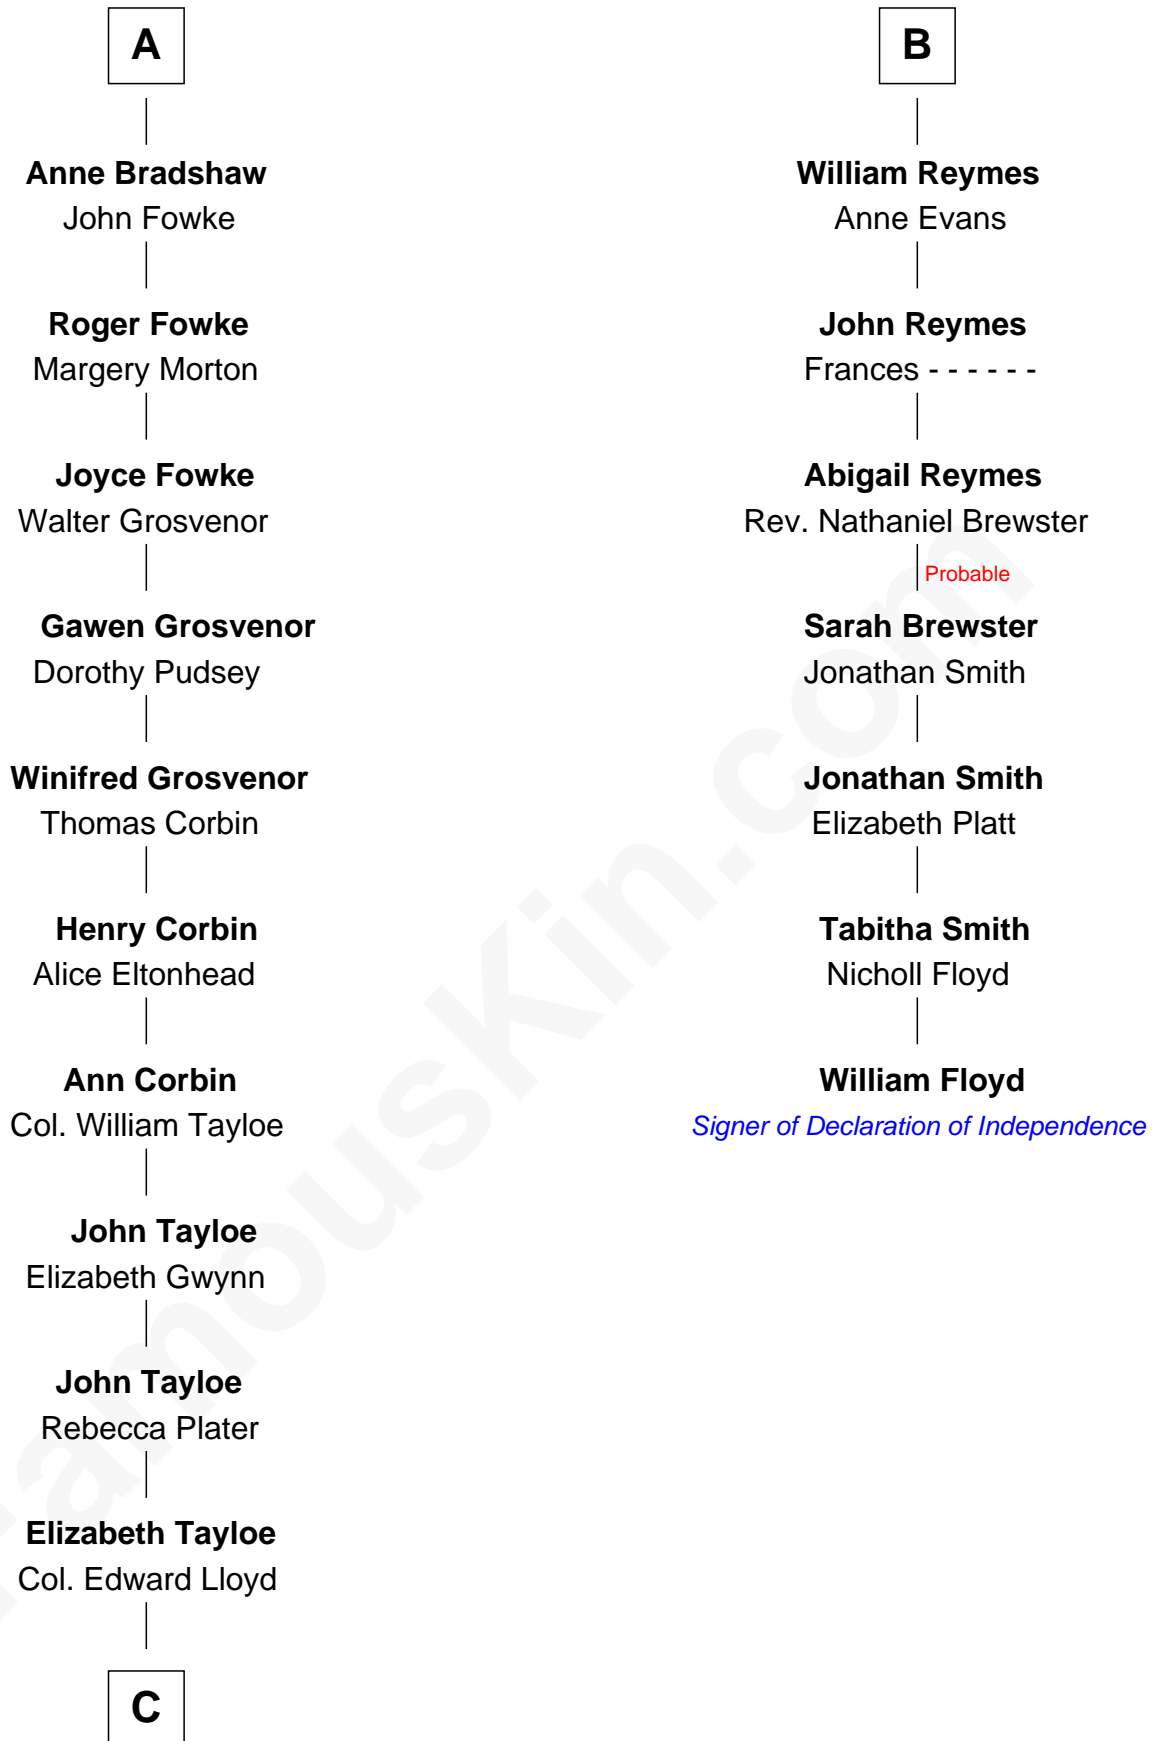

FamousKin.com

Relationship Chart of

Henry Lloyd

40th Governor of Maryland

13th cousin 6 times removed of

William Floyd

Signer of the Declaration of Independence

C

Col. Edward Lloyd

Sally Scott Murray

Daniel Lloyd

Catherine Henry

Henry Lloyd

40th Governor of Maryland

FamousKin.com